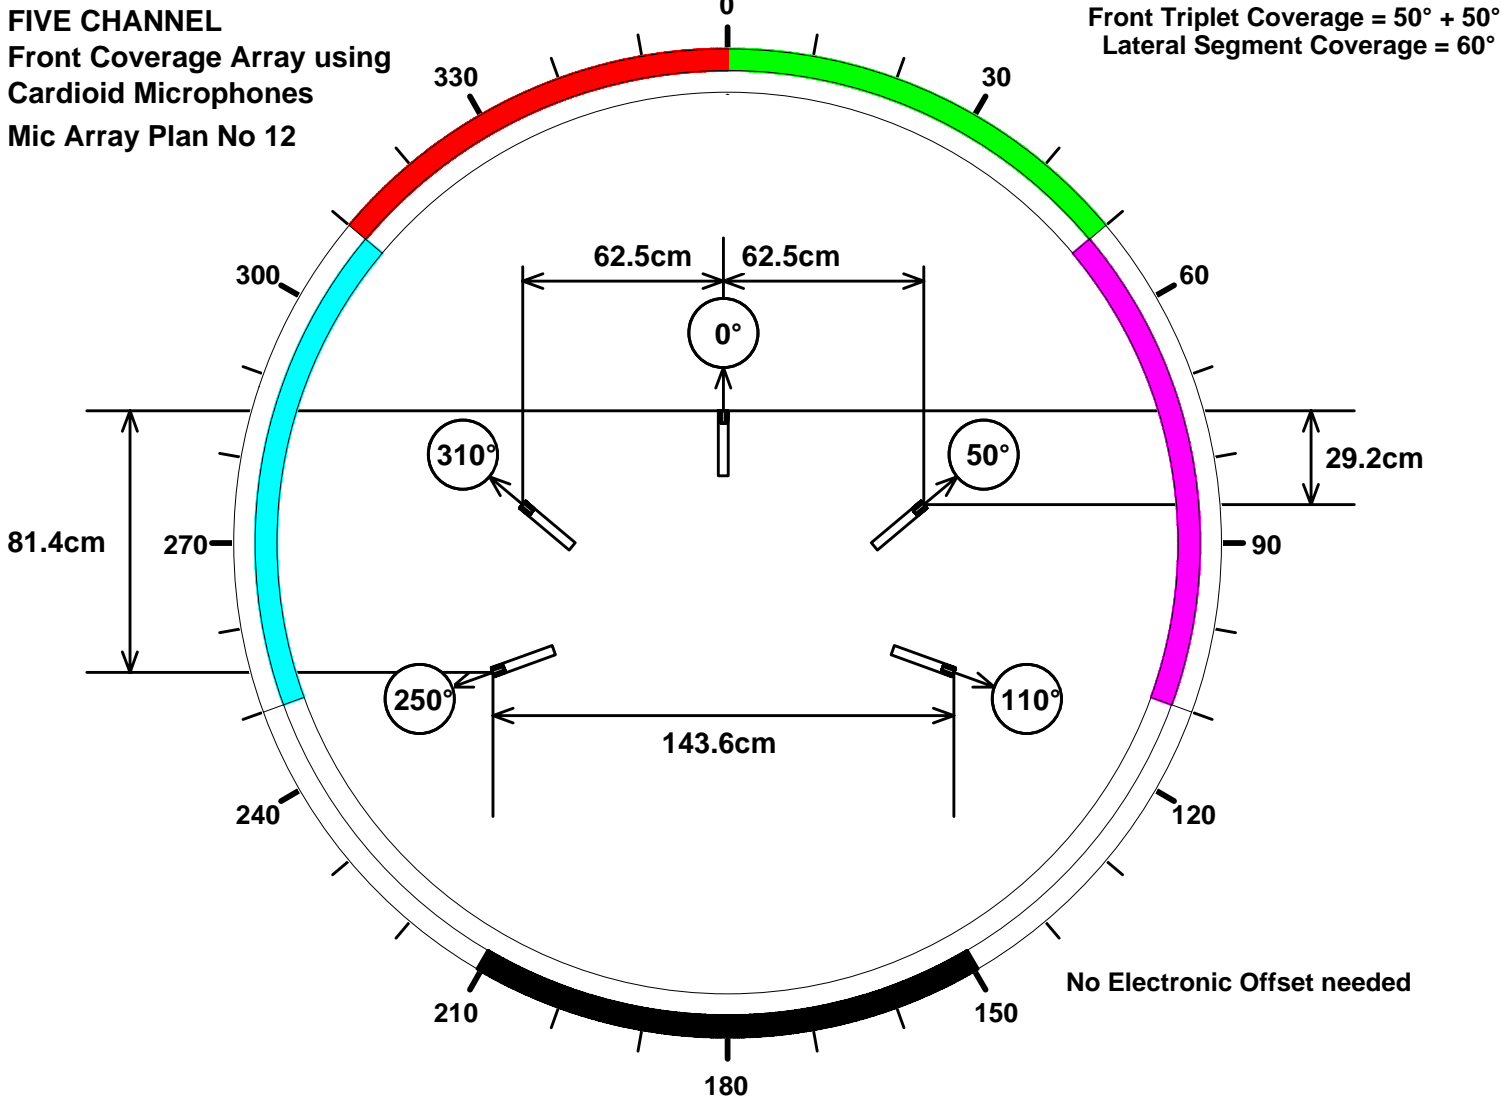

**FIVE CHANNEL
Front Coverage Array using
Cardioid Microphones
Mic Array Plan No 12**

**Front Triplet Coverage = 50° + 50°
Lateral Segment Coverage = 60°**

81.4cm

62.5cm 62.5cm

29.2cm

143.6cm

No Electronic Offset needed

300

270

240

210

180

30

60

90

120

150

330

0

310°

250°

50°

110°

0°