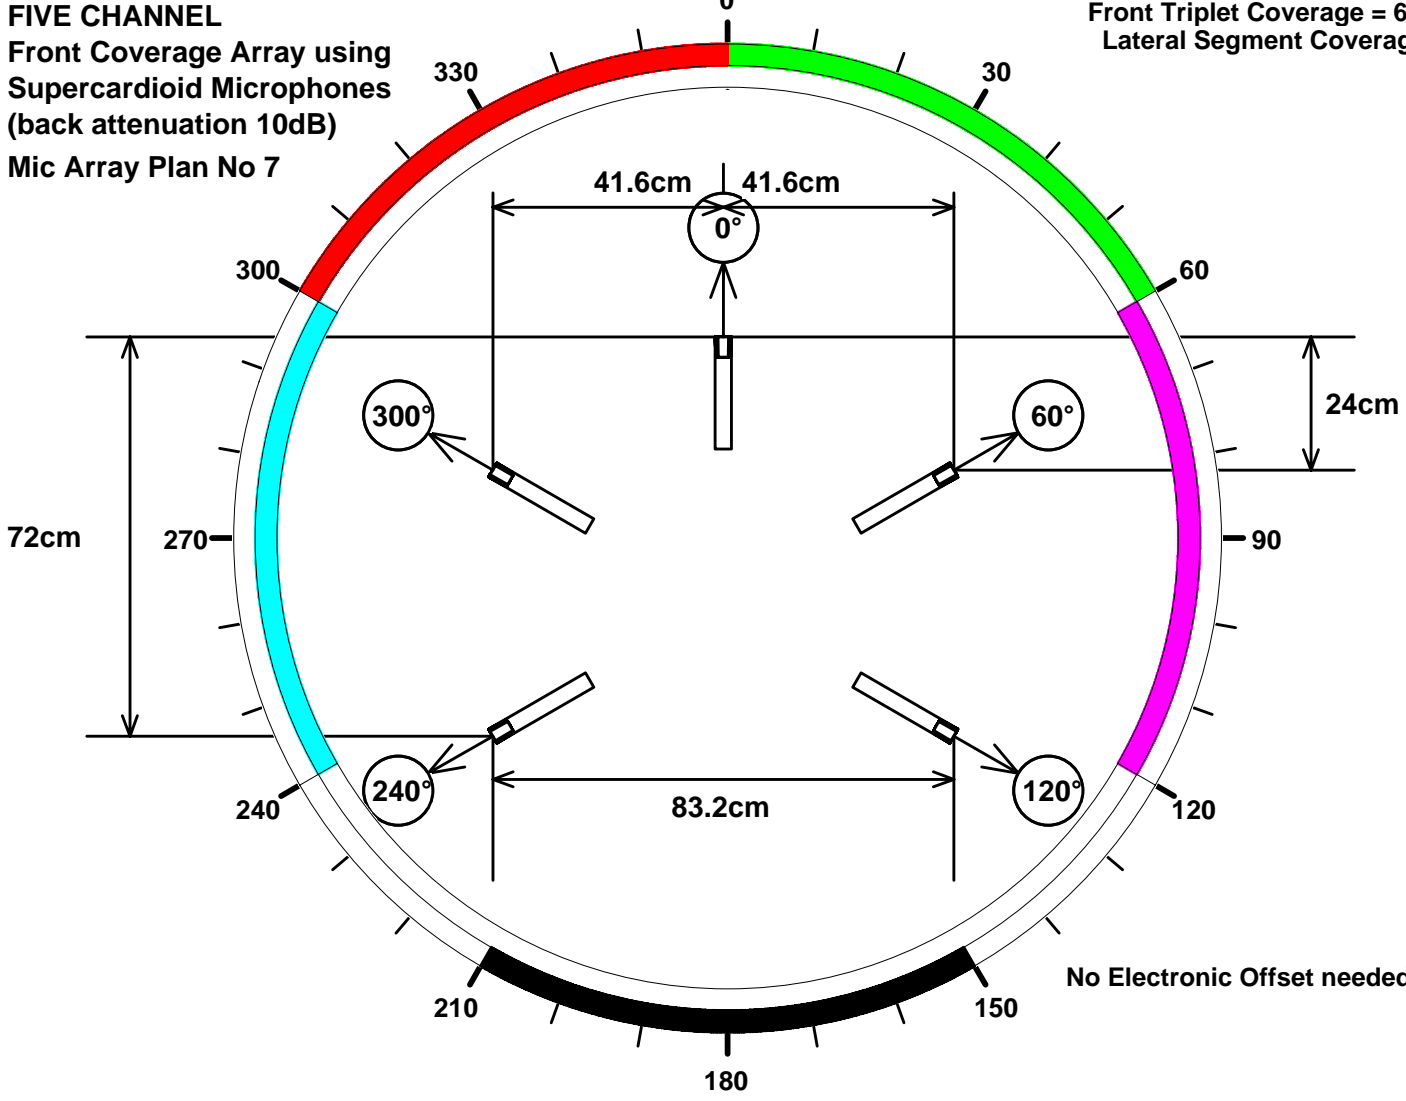

**FIVE CHANNEL**  
**Front Coverage Array using**  
**Supercardioid Microphones**  
**(back attenuation 10dB)**  
**Mic Array Plan No 7**

**Front Triplet Coverage = 60° + 60°**  
**Lateral Segment Coverage = 60°**

**No Electronic Offset needed**