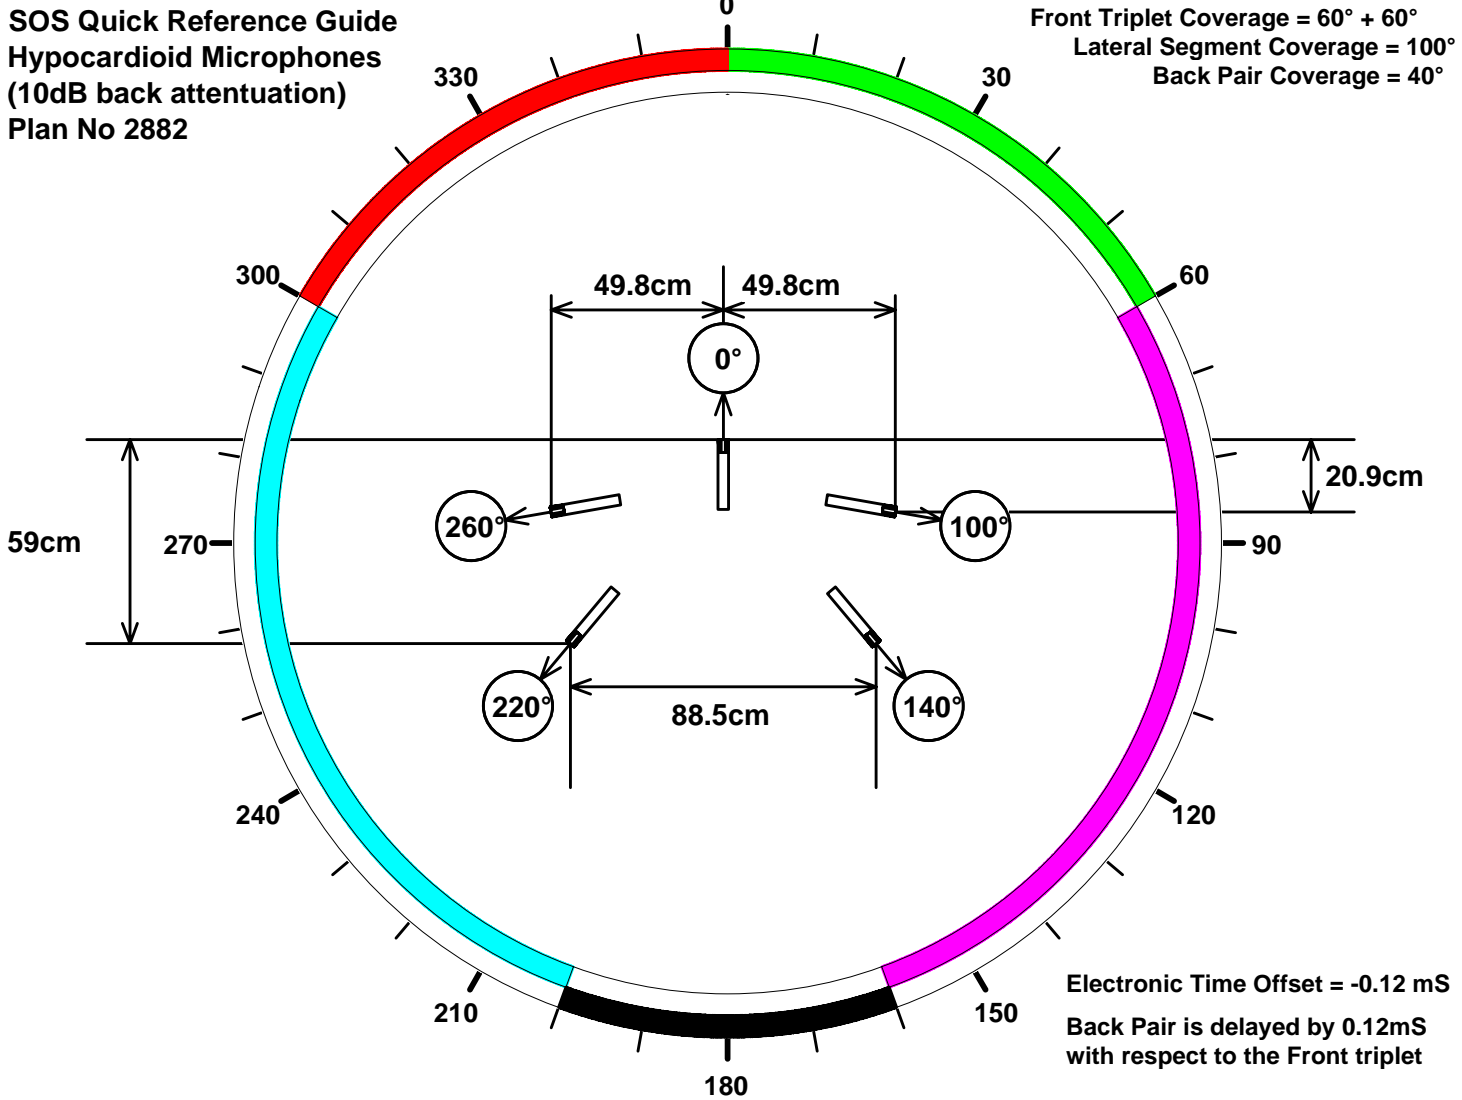

**SOS Quick Reference Guide
Hypocardioid Microphones
(10dB back attenuation)
Plan No 2882**

**Front Triplet Coverage = 60° + 60°
Lateral Segment Coverage = 100°
Back Pair Coverage = 40°**

**Electronic Time Offset = -0.12 mS
Back Pair is delayed by 0.12mS
with respect to the Front triplet**