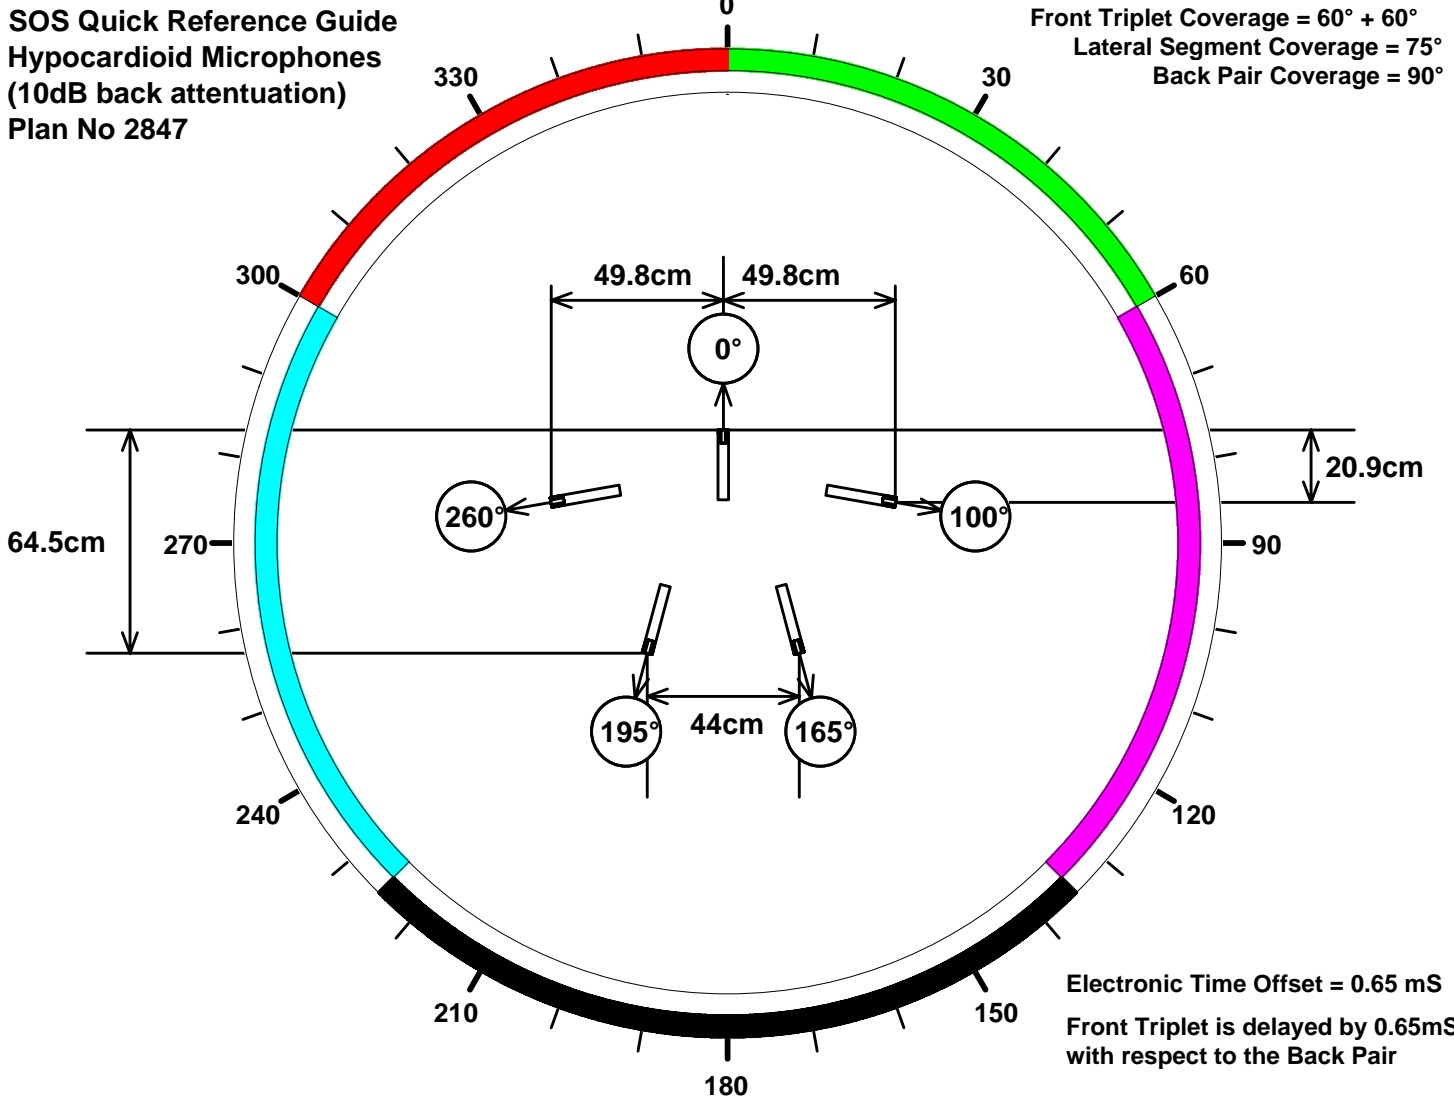

SOS Quick Reference Guide
Hypocardioid Microphones
(10dB back attenuation)
Plan No 2847

Front Triplet Coverage = 60° + 60°
Lateral Segment Coverage = 75°
Back Pair Coverage = 90°

Electronic Time Offset = 0.65 mS
Front Triplet is delayed by 0.65mS
with respect to the Back Pair