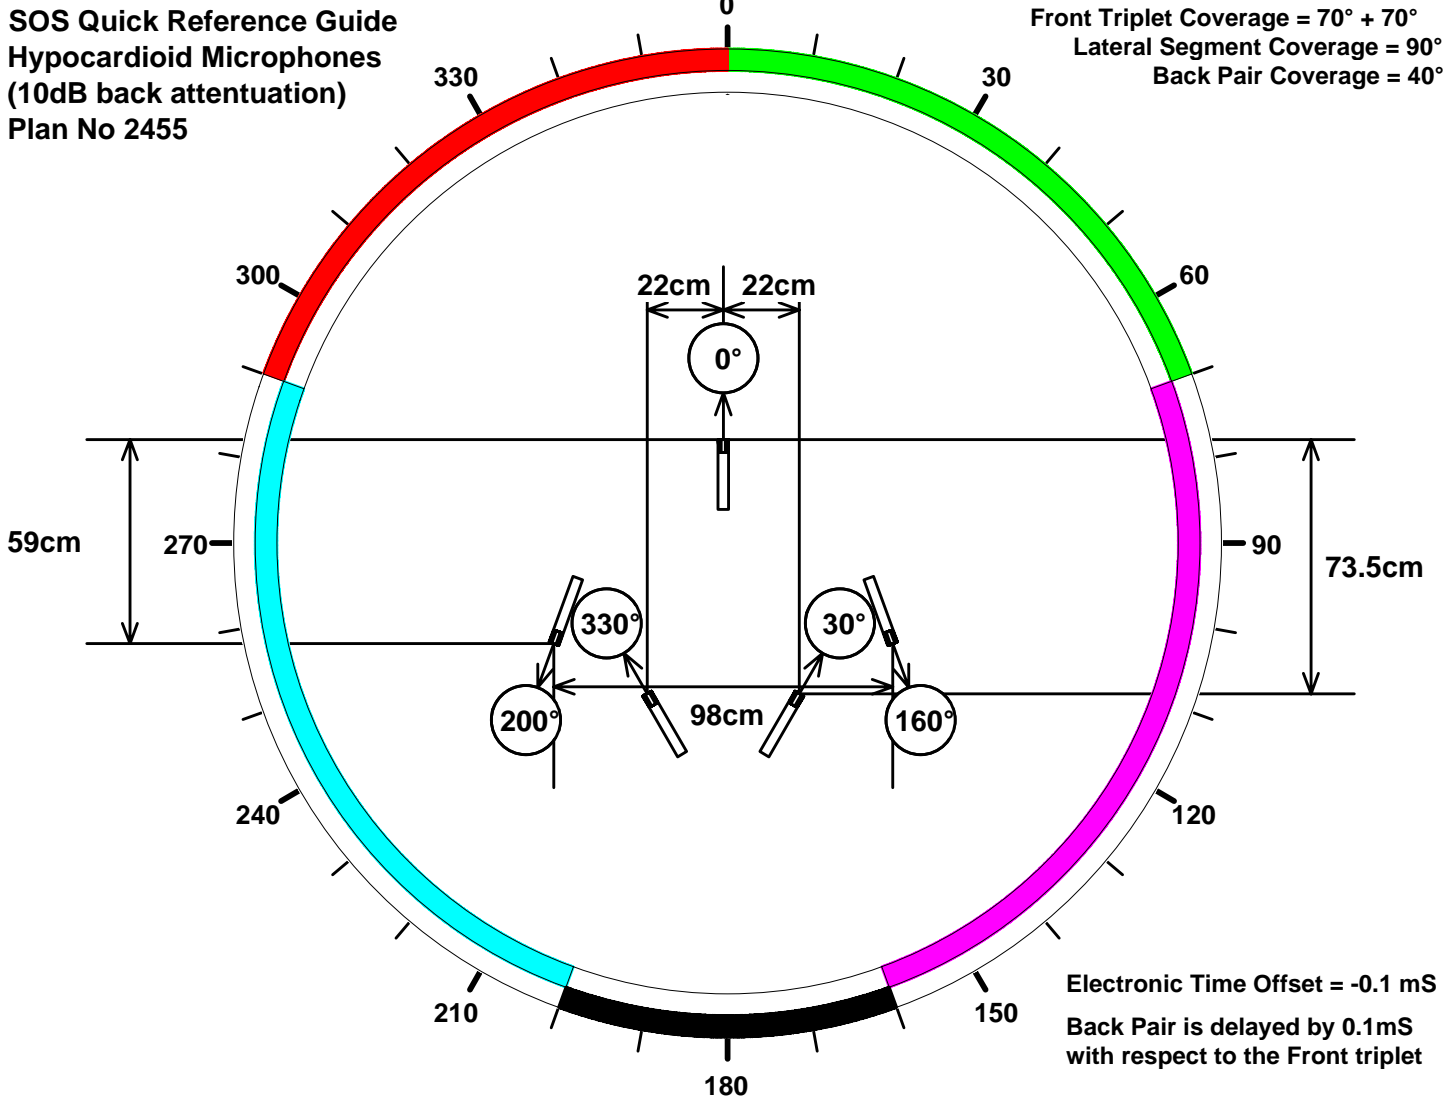

**SOS Quick Reference Guide
Hypocardioid Microphones
(10dB back attenuation)
Plan No 2455**

**Front Triplet Coverage = 70° + 70°
Lateral Segment Coverage = 90°
Back Pair Coverage = 40°**

**Electronic Time Offset = -0.1 mS
Back Pair is delayed by 0.1mS
with respect to the Front triplet**