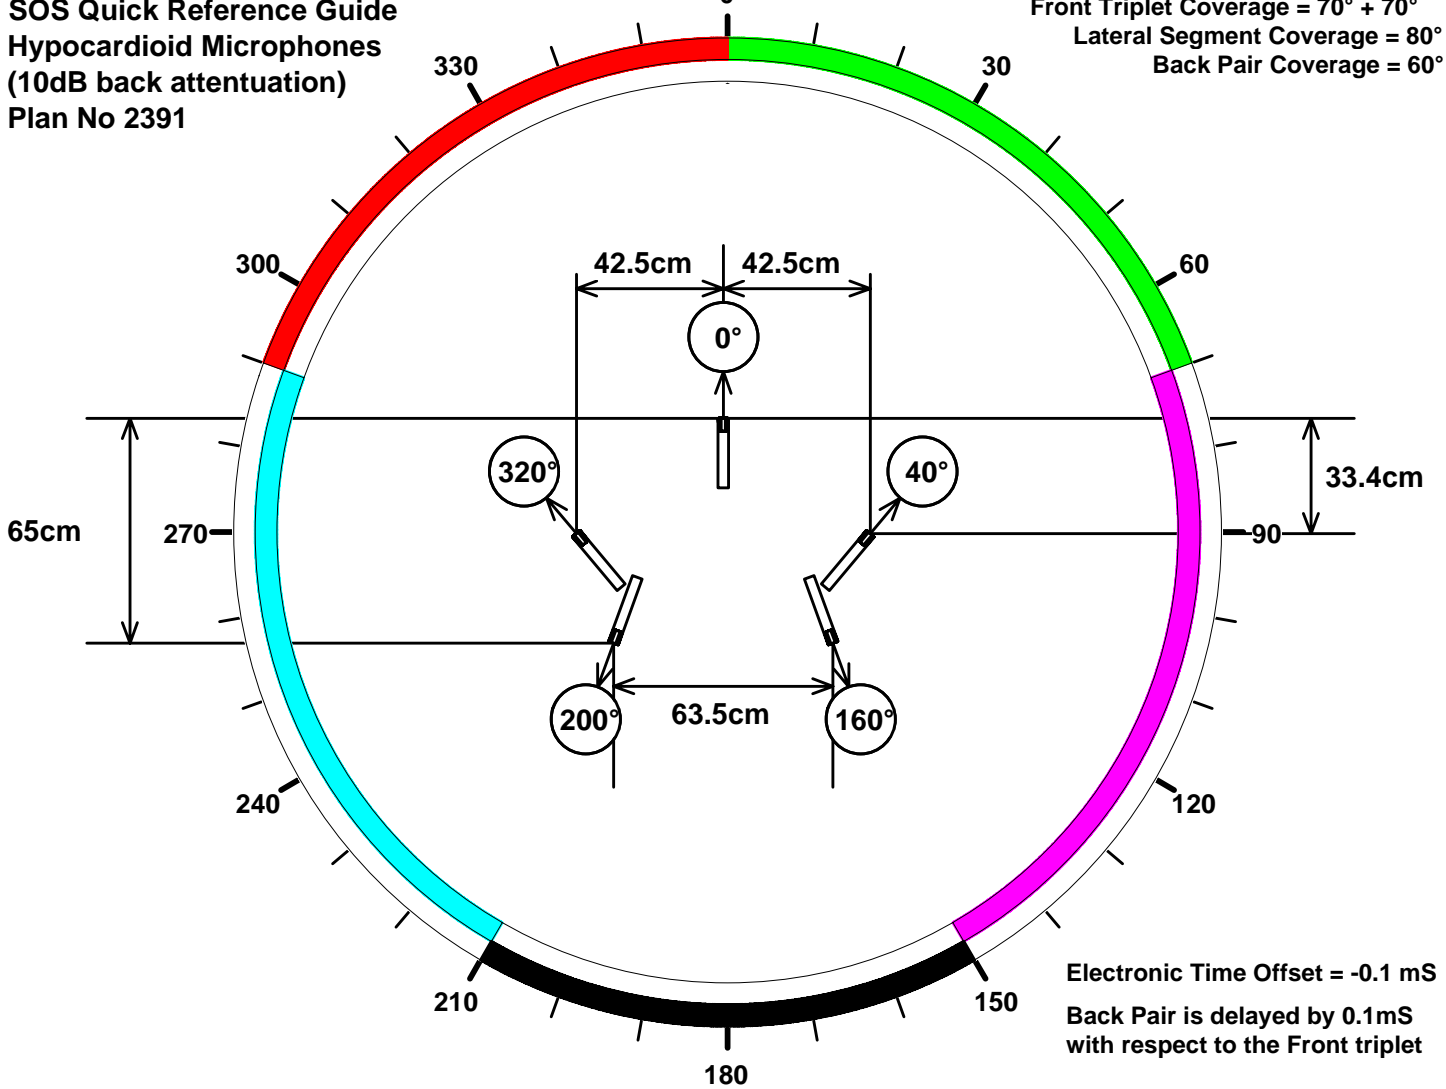

**SOS Quick Reference Guide**  
**Hypocardioid Microphones**  
**(10dB back attenuation)**  
**Plan No 2391**

**Front Triplet Coverage = 70° + 70°**  
**Lateral Segment Coverage = 80°**  
**Back Pair Coverage = 60°**

**Electronic Time Offset = -0.1 ms**  
**Back Pair is delayed by 0.1ms**  
**with respect to the Front triplet**