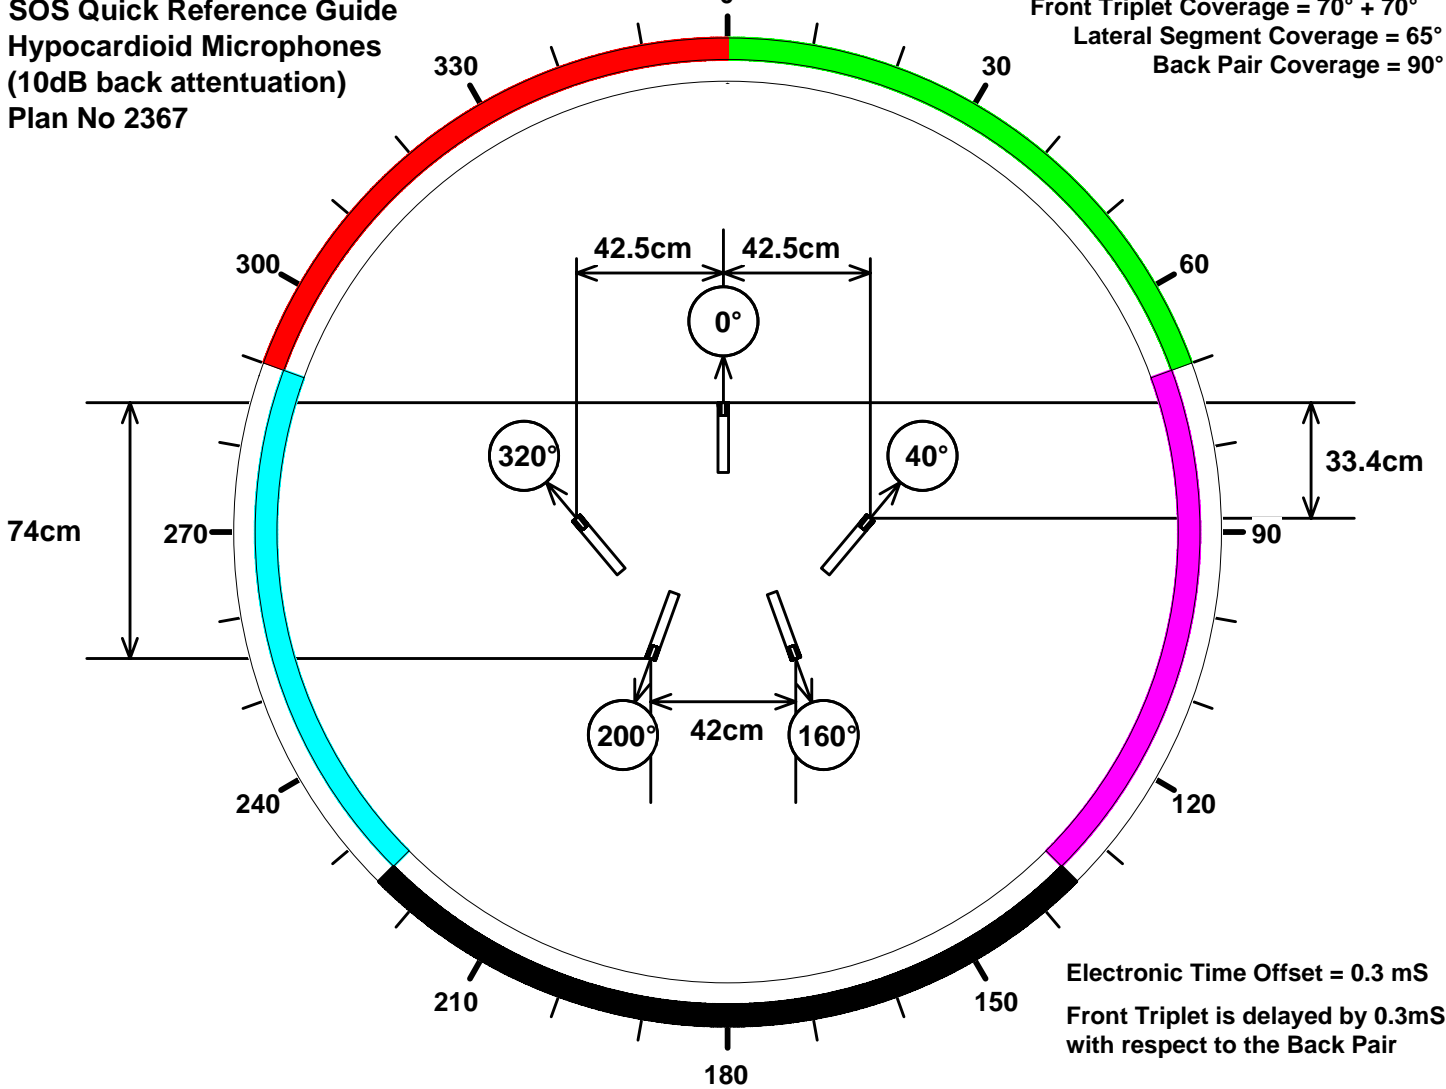

SOS Quick Reference Guide
Hypocardioid Microphones
(10dB back attenuation)
Plan No 2367

Front Triplet Coverage = 70° + 70°
Lateral Segment Coverage = 65°
Back Pair Coverage = 90°

Electronic Time Offset = 0.3 mS
Front Triplet is delayed by 0.3mS
with respect to the Back Pair