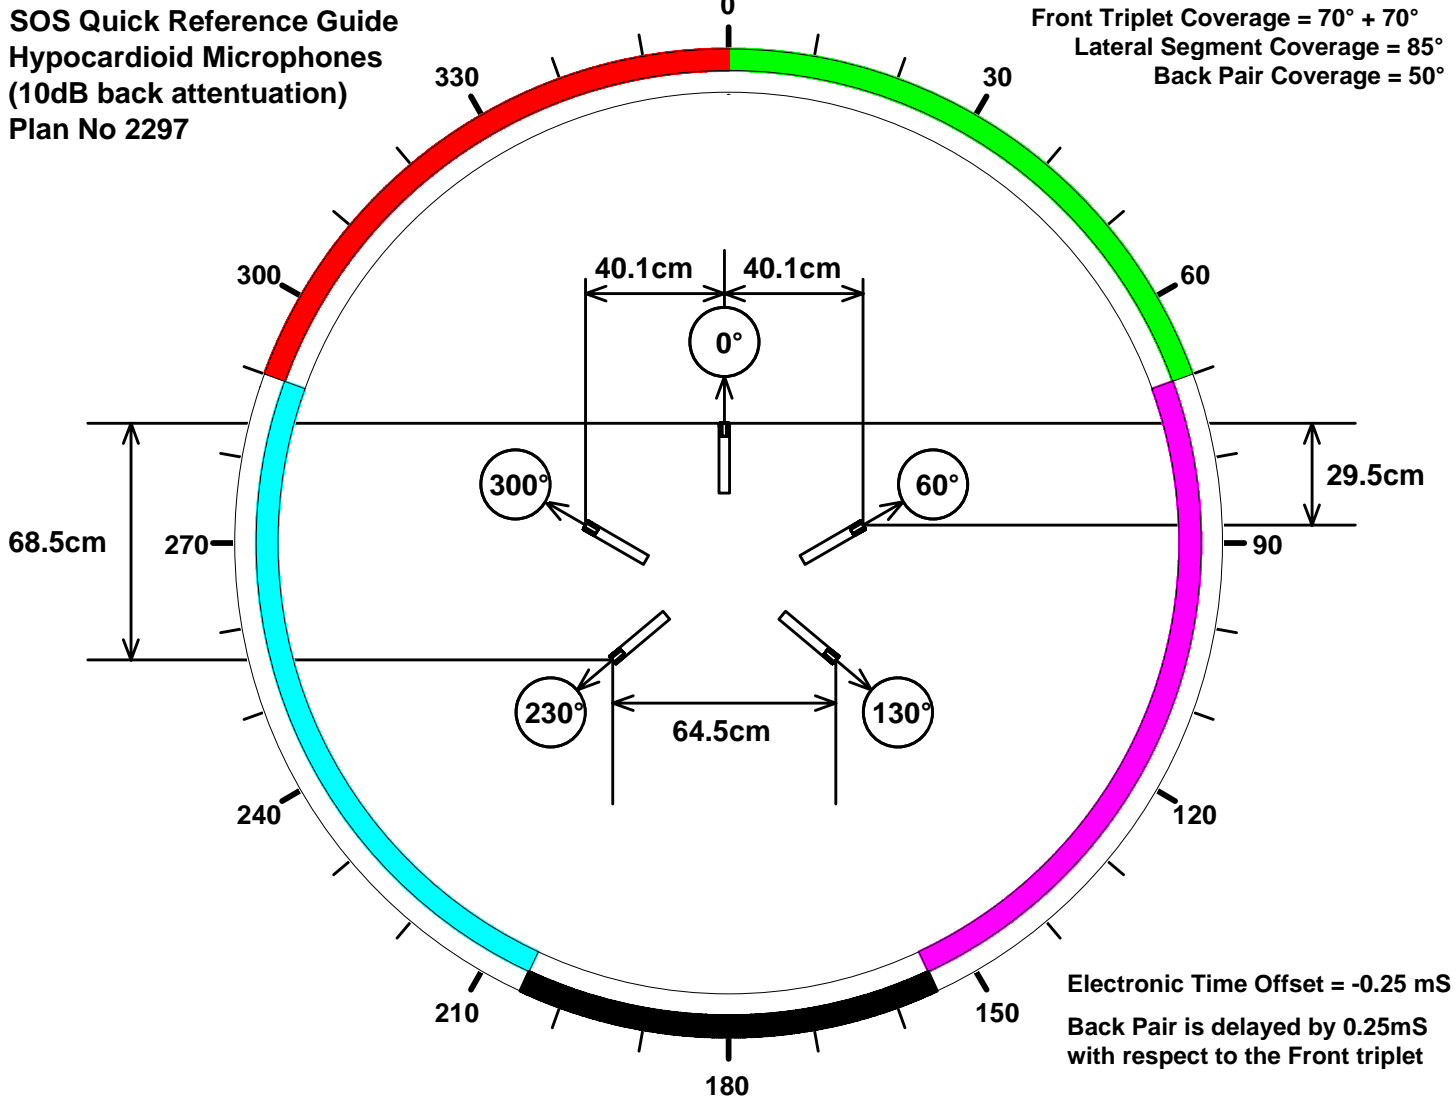

SOS Quick Reference Guide
Hypocardioid Microphones
(10dB back attenuation)
Plan No 2297

Front Triplet Coverage = 70° + 70°
Lateral Segment Coverage = 85°
Back Pair Coverage = 50°

Electronic Time Offset = -0.25 mS
Back Pair is delayed by 0.25mS
with respect to the Front triplet