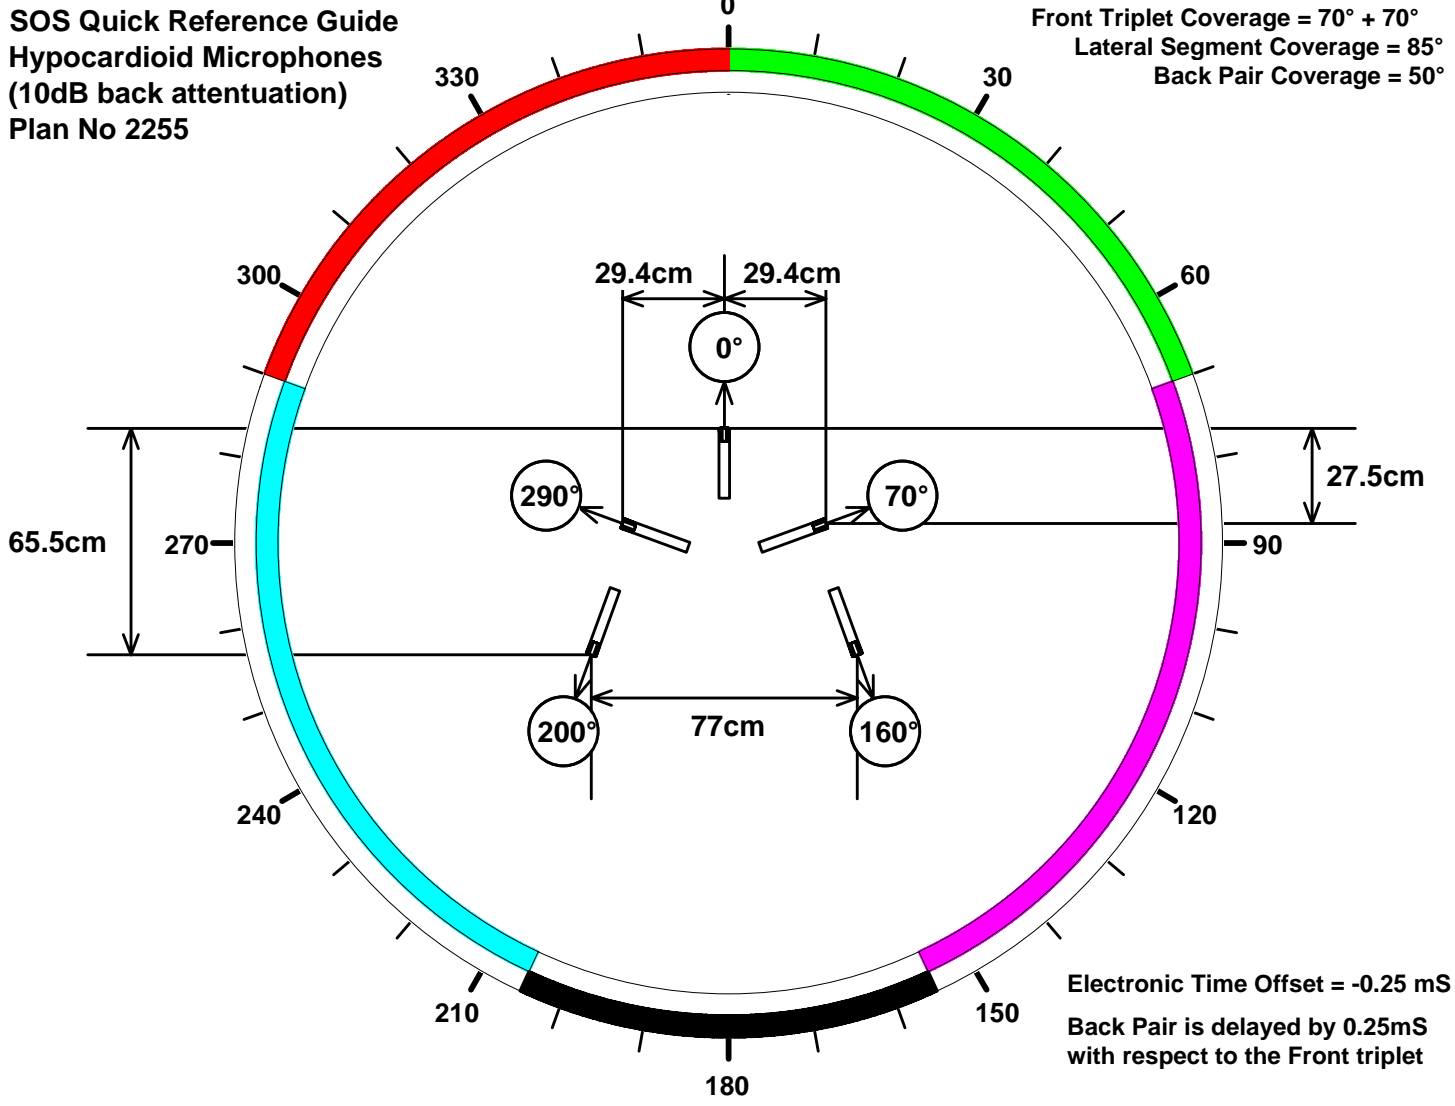

**SOS Quick Reference Guide**  
**Hypocardioid Microphones**  
**(10dB back attenuation)**  
**Plan No 2255**

**Front Triplet Coverage = 70° + 70°**  
**Lateral Segment Coverage = 85°**  
**Back Pair Coverage = 50°**

**Electronic Time Offset = -0.25 mS**  
**Back Pair is delayed by 0.25mS**  
**with respect to the Front triplet**