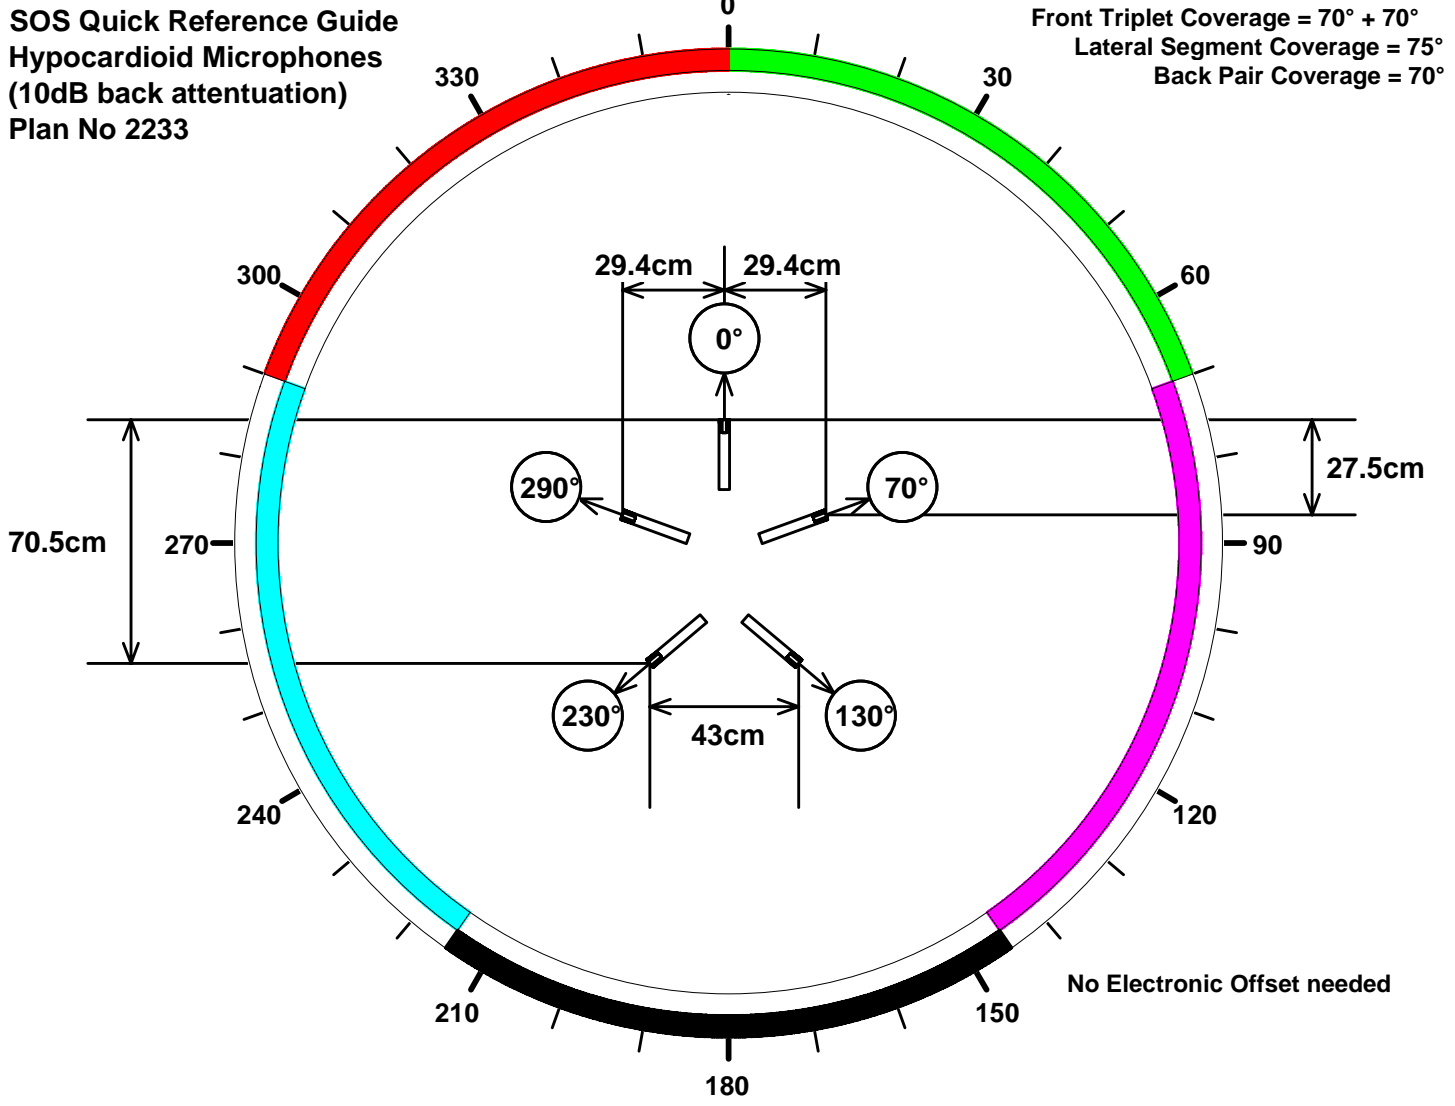

**SOS Quick Reference Guide  
Hypocardioid Microphones  
(10dB back attenuation)  
Plan No 2233**

**Front Triplet Coverage = 70° + 70°  
Lateral Segment Coverage = 75°  
Back Pair Coverage = 70°**

70.5cm

270

240

210

180

150

120

90

27.5cm

29.4cm

29.4cm

0°

290°

70°

230°

130°

43cm

**No Electronic Offset needed**