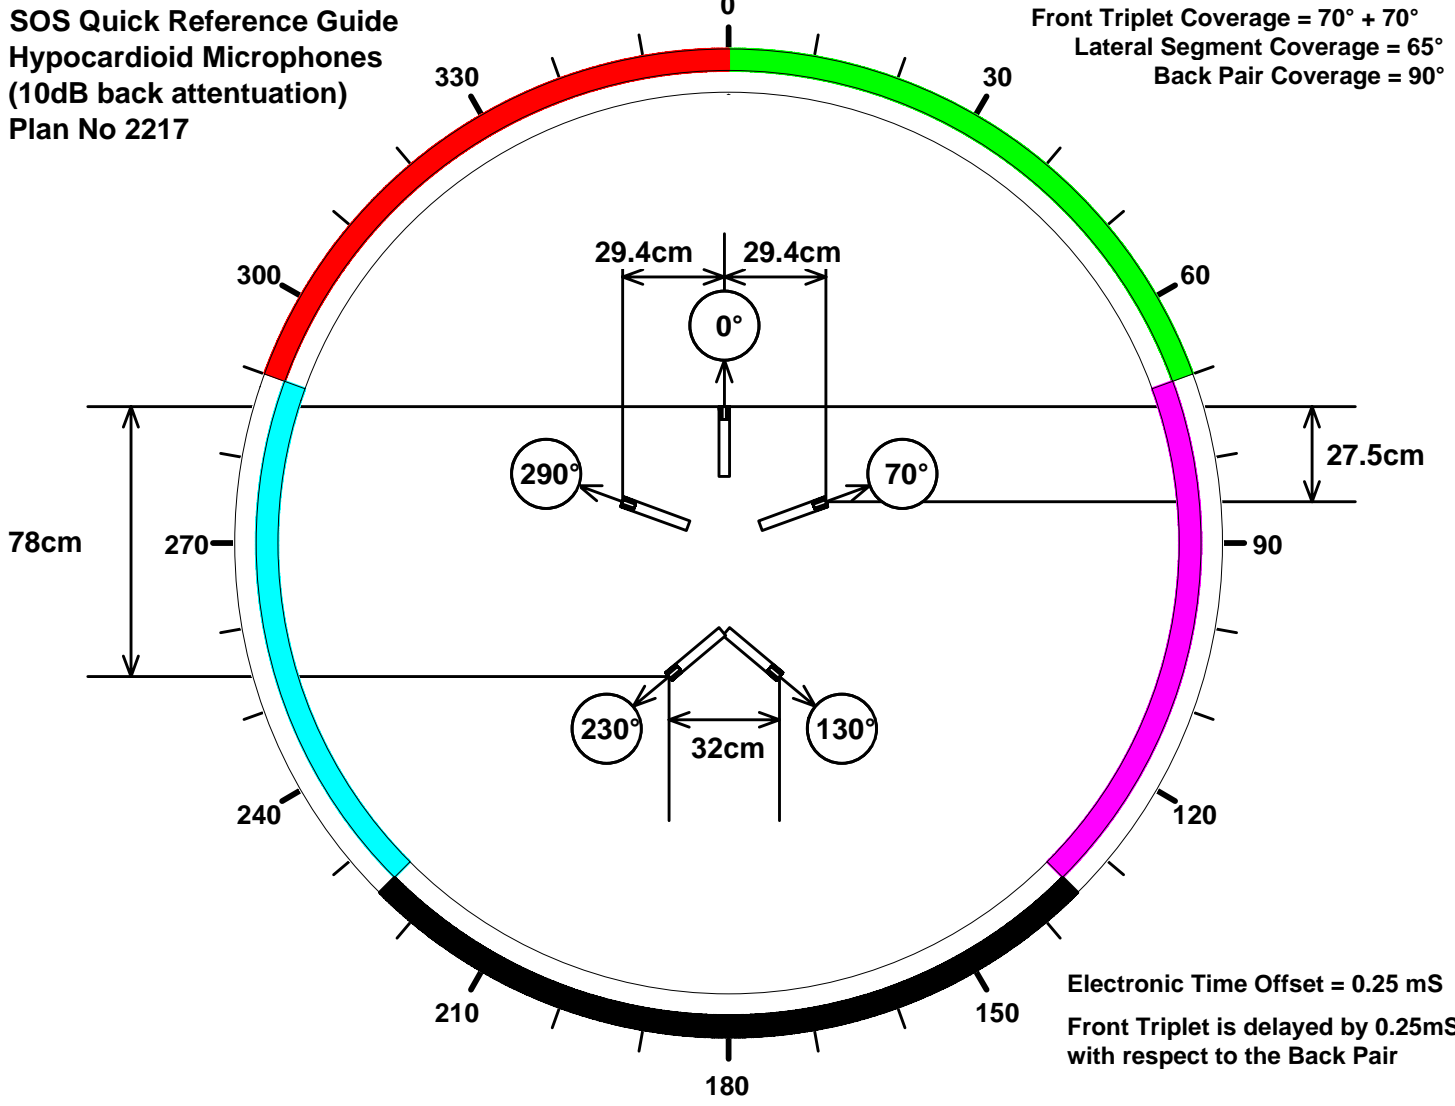

SOS Quick Reference Guide
Hypocardioid Microphones
(10dB back attenuation)
Plan No 2217

Front Triplet Coverage = 70° + 70°
Lateral Segment Coverage = 65°
Back Pair Coverage = 90°

Electronic Time Offset = 0.25 mS
Front Triplet is delayed by 0.25mS
with respect to the Back Pair