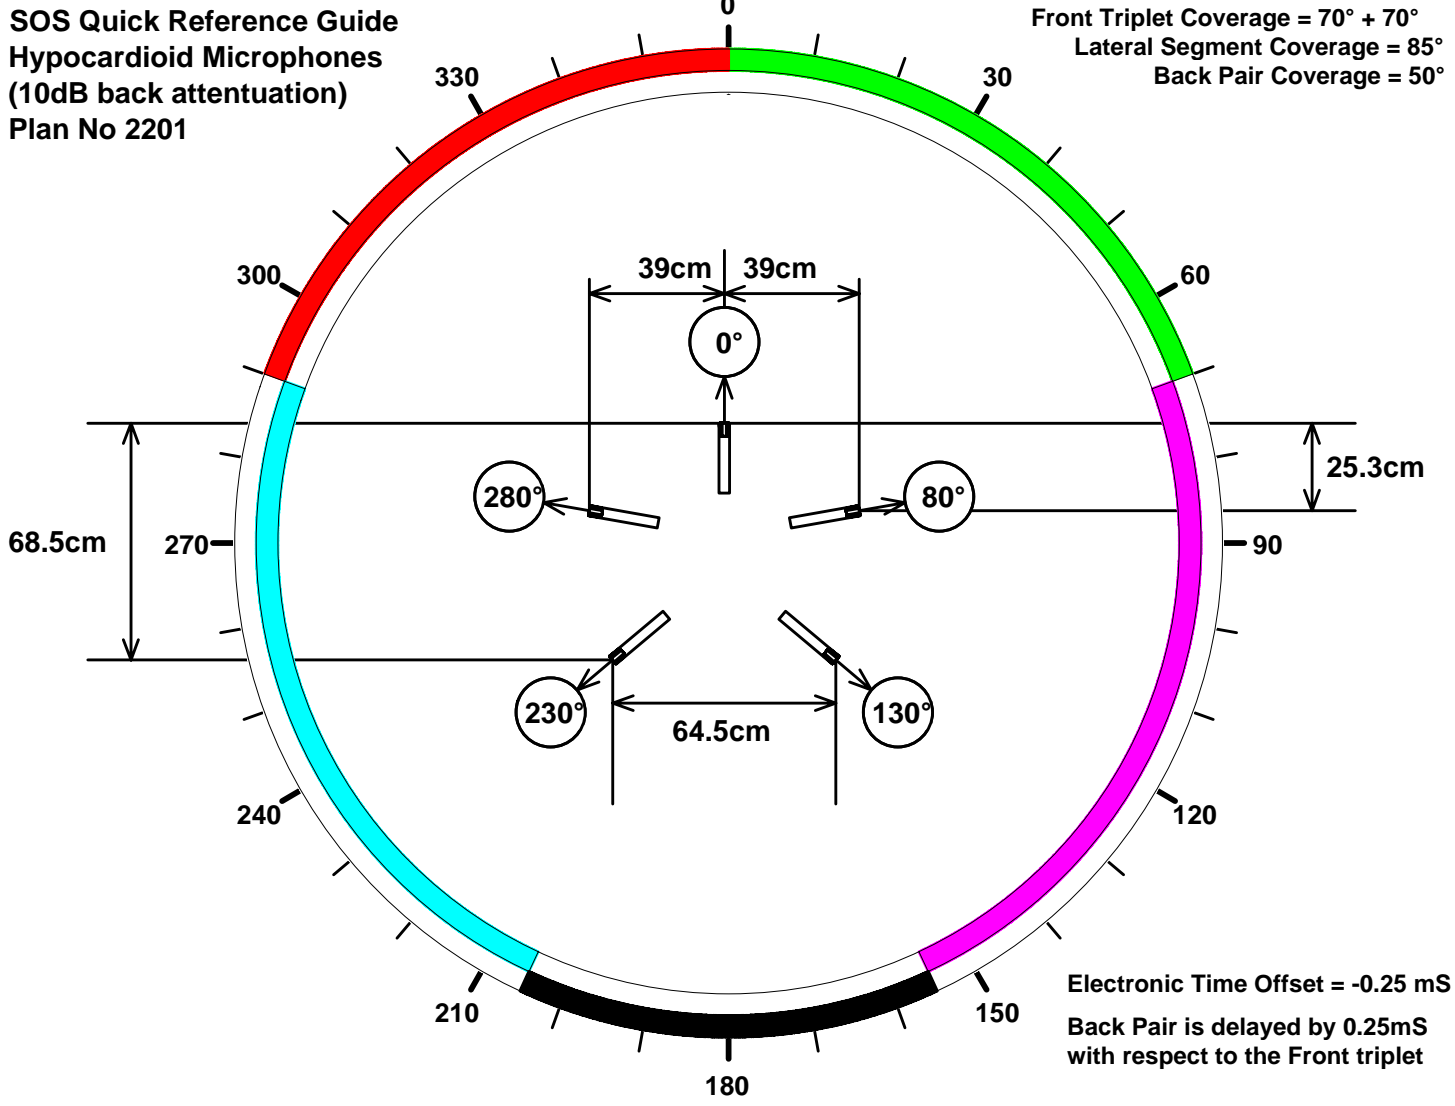

SOS Quick Reference Guide
Hypocardioid Microphones
(10dB back attenuation)
Plan No 2201

Front Triplet Coverage = 70° + 70°
Lateral Segment Coverage = 85°
Back Pair Coverage = 50°

Electronic Time Offset = -0.25 mS
Back Pair is delayed by 0.25mS
with respect to the Front triplet