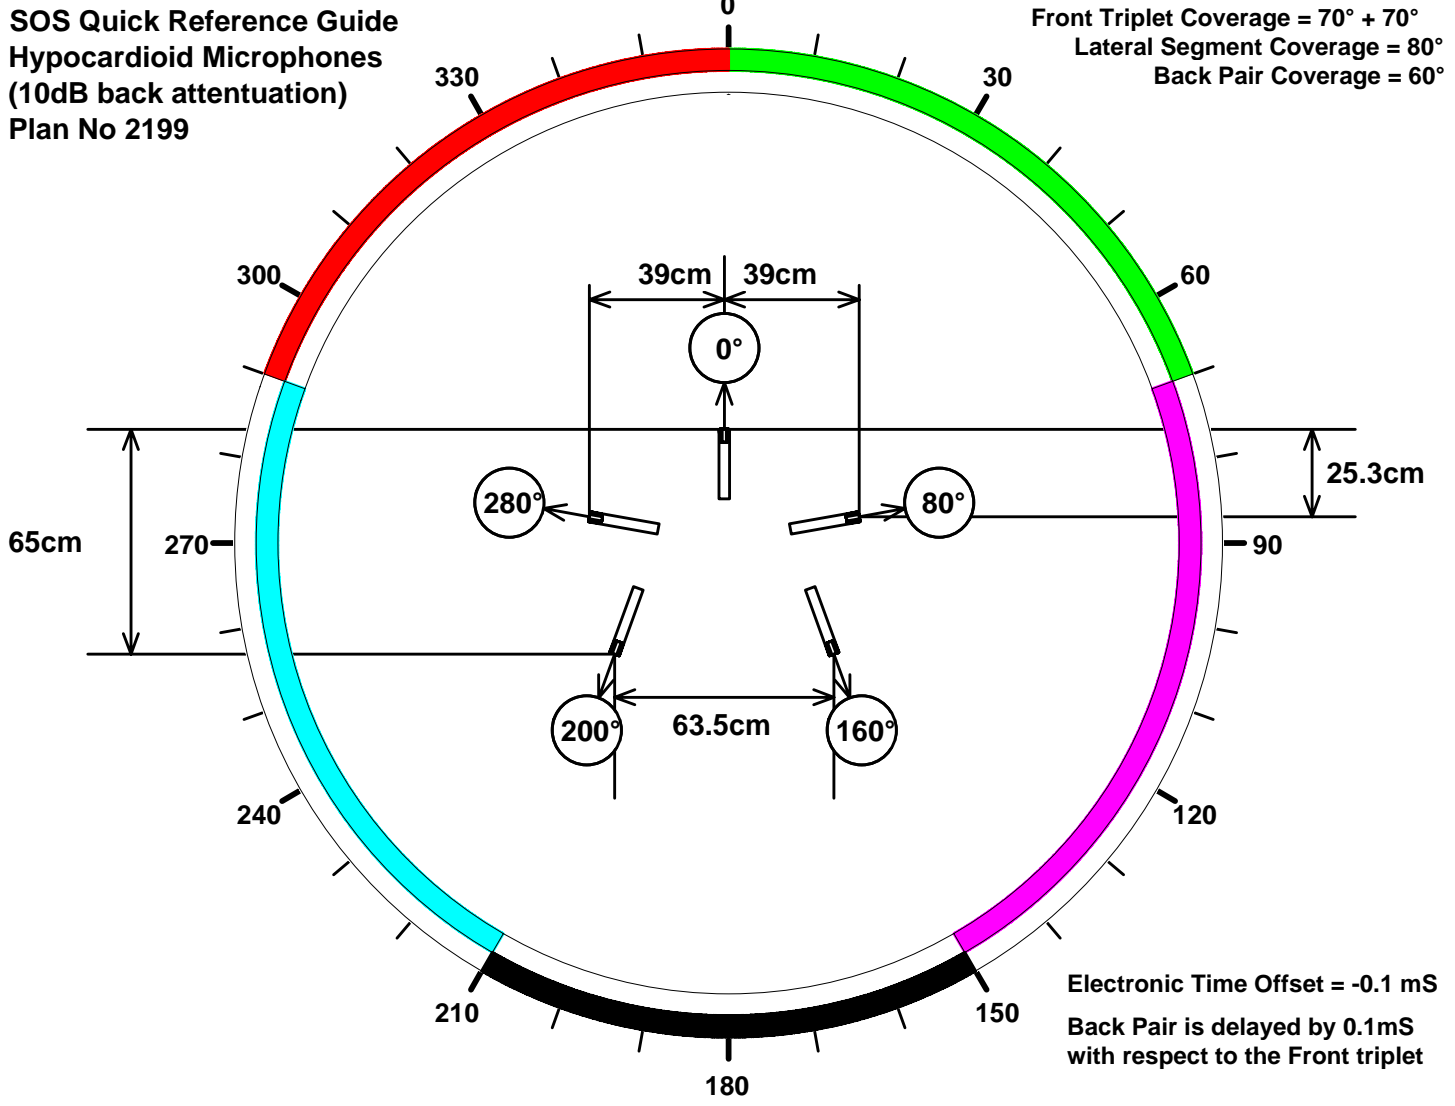

SOS Quick Reference Guide
Hypocardioid Microphones
(10dB back attenuation)
Plan No 2199

Front Triplet Coverage = 70° + 70°
Lateral Segment Coverage = 80°
Back Pair Coverage = 60°

Electronic Time Offset = -0.1 mS
Back Pair is delayed by 0.1mS
with respect to the Front triplet