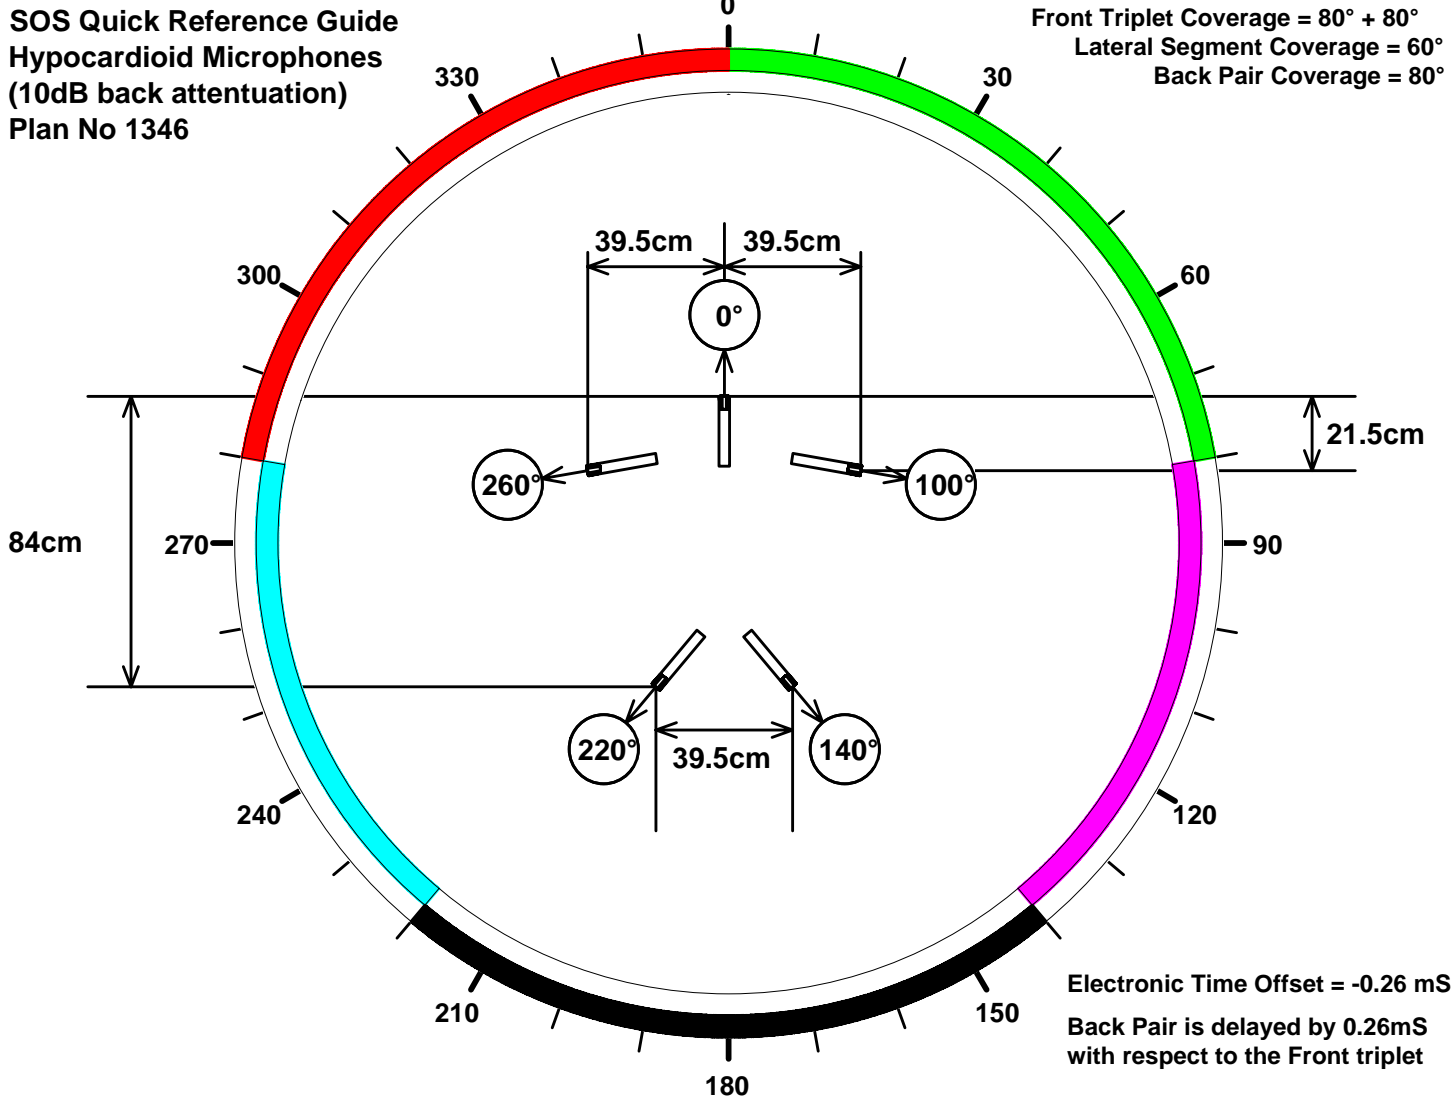

SOS Quick Reference Guide
Hypocardioid Microphones
(10dB back attenuation)
Plan No 1346

Front Triplet Coverage = $80^\circ + 80^\circ$
Lateral Segment Coverage = 60°
Back Pair Coverage = 80°

Electronic Time Offset = -0.26 mS
Back Pair is delayed by 0.26mS
with respect to the Front triplet