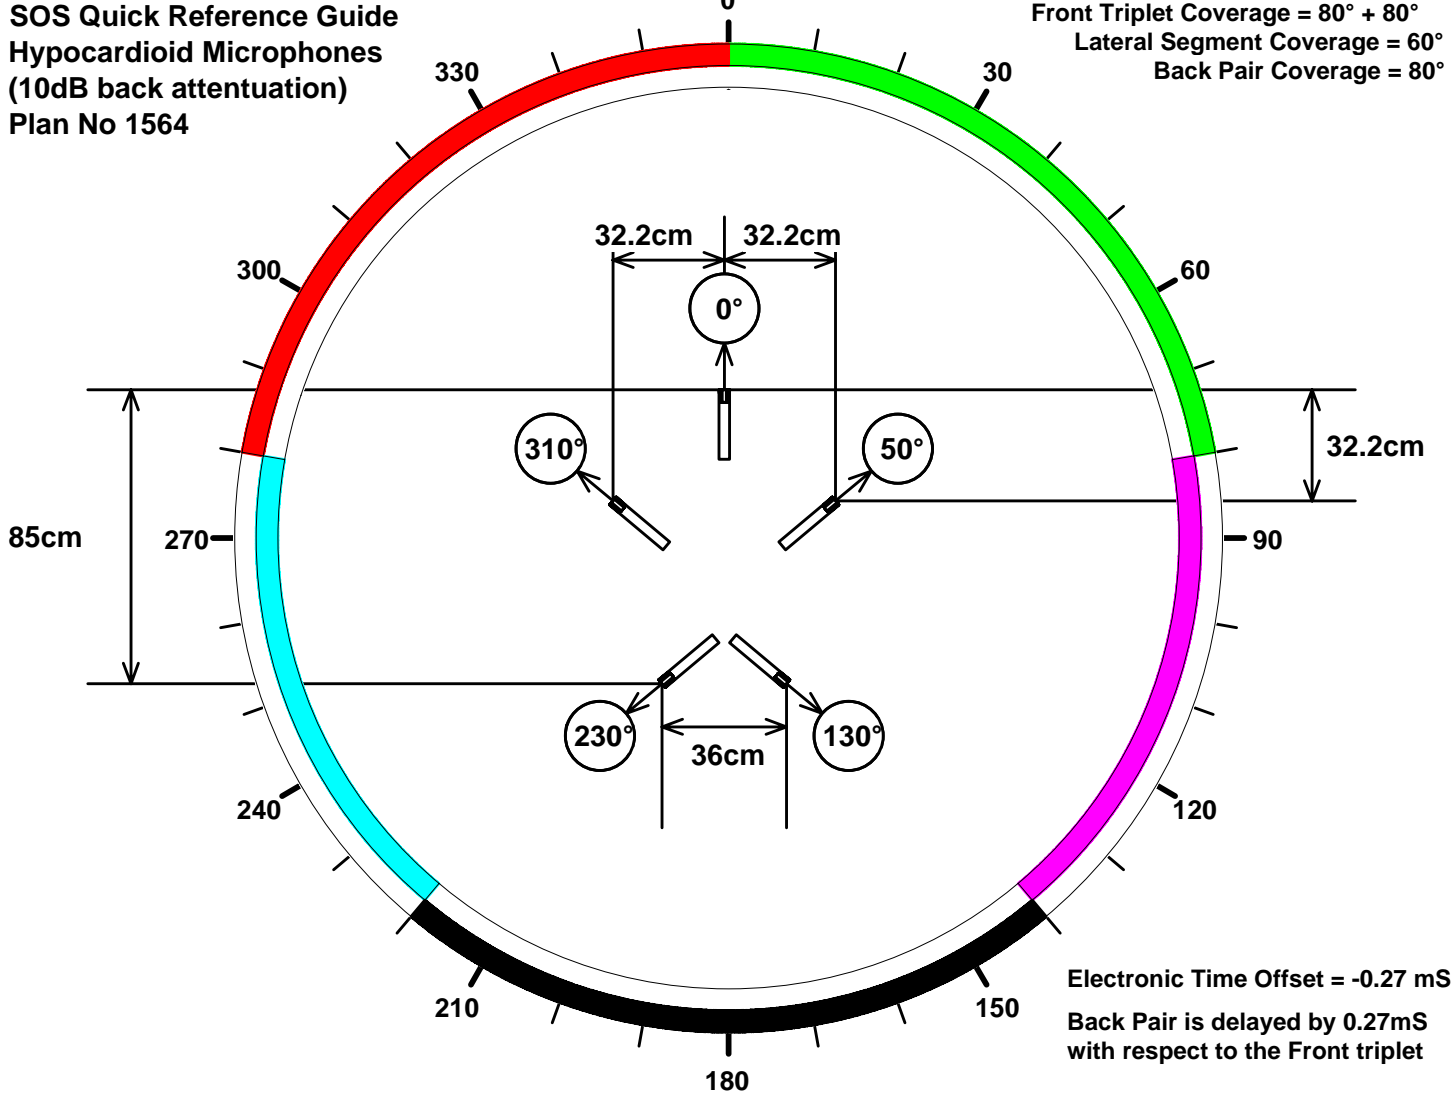

**SOS Quick Reference Guide
Hypocardioid Microphones
(10dB back attenuation)
Plan No 1564**

**Front Triplet Coverage = 80° + 80°
Lateral Segment Coverage = 60°
Back Pair Coverage = 80°**

**Electronic Time Offset = -0.27 mS
Back Pair is delayed by 0.27mS
with respect to the Front triplet**