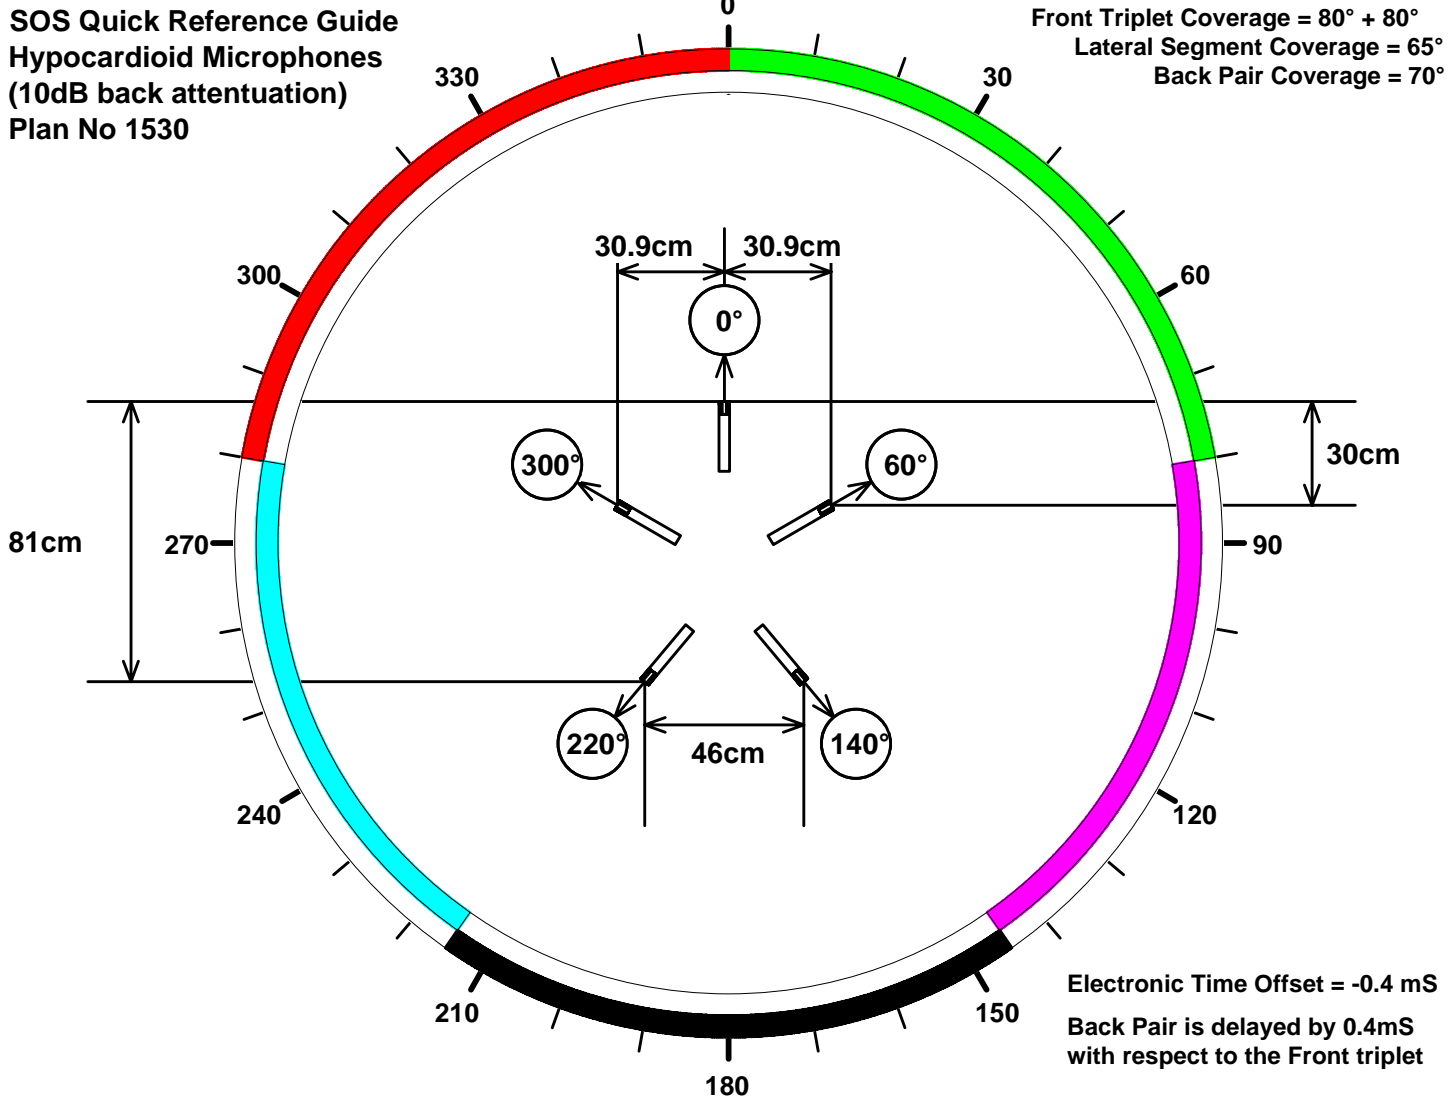

**SOS Quick Reference Guide
Hypocardioid Microphones
(10dB back attenuation)
Plan No 1530**

**Front Triplet Coverage = 80° + 80°
Lateral Segment Coverage = 65°
Back Pair Coverage = 70°**

**Electronic Time Offset = -0.4 mS
Back Pair is delayed by 0.4mS
with respect to the Front triplet**