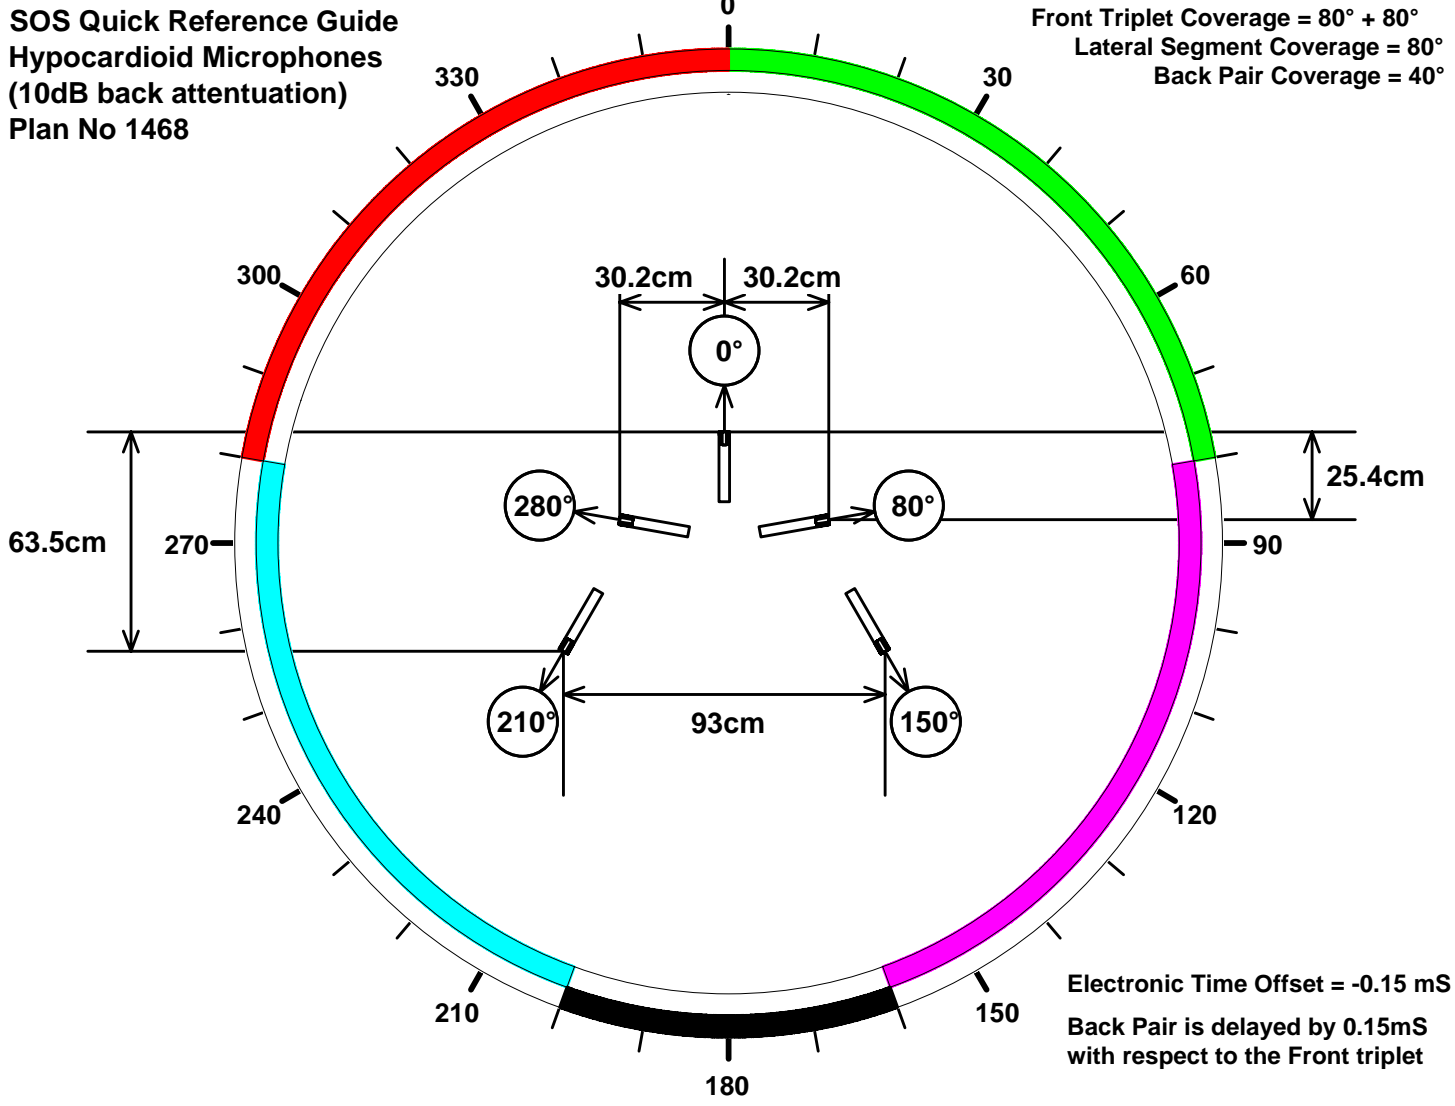

SOS Quick Reference Guide
Hypocardioid Microphones
(10dB back attenuation)
Plan No 1468

Front Triplet Coverage = 80° + 80°
Lateral Segment Coverage = 80°
Back Pair Coverage = 40°

Electronic Time Offset = -0.15 mS
Back Pair is delayed by 0.15mS
with respect to the Front triplet