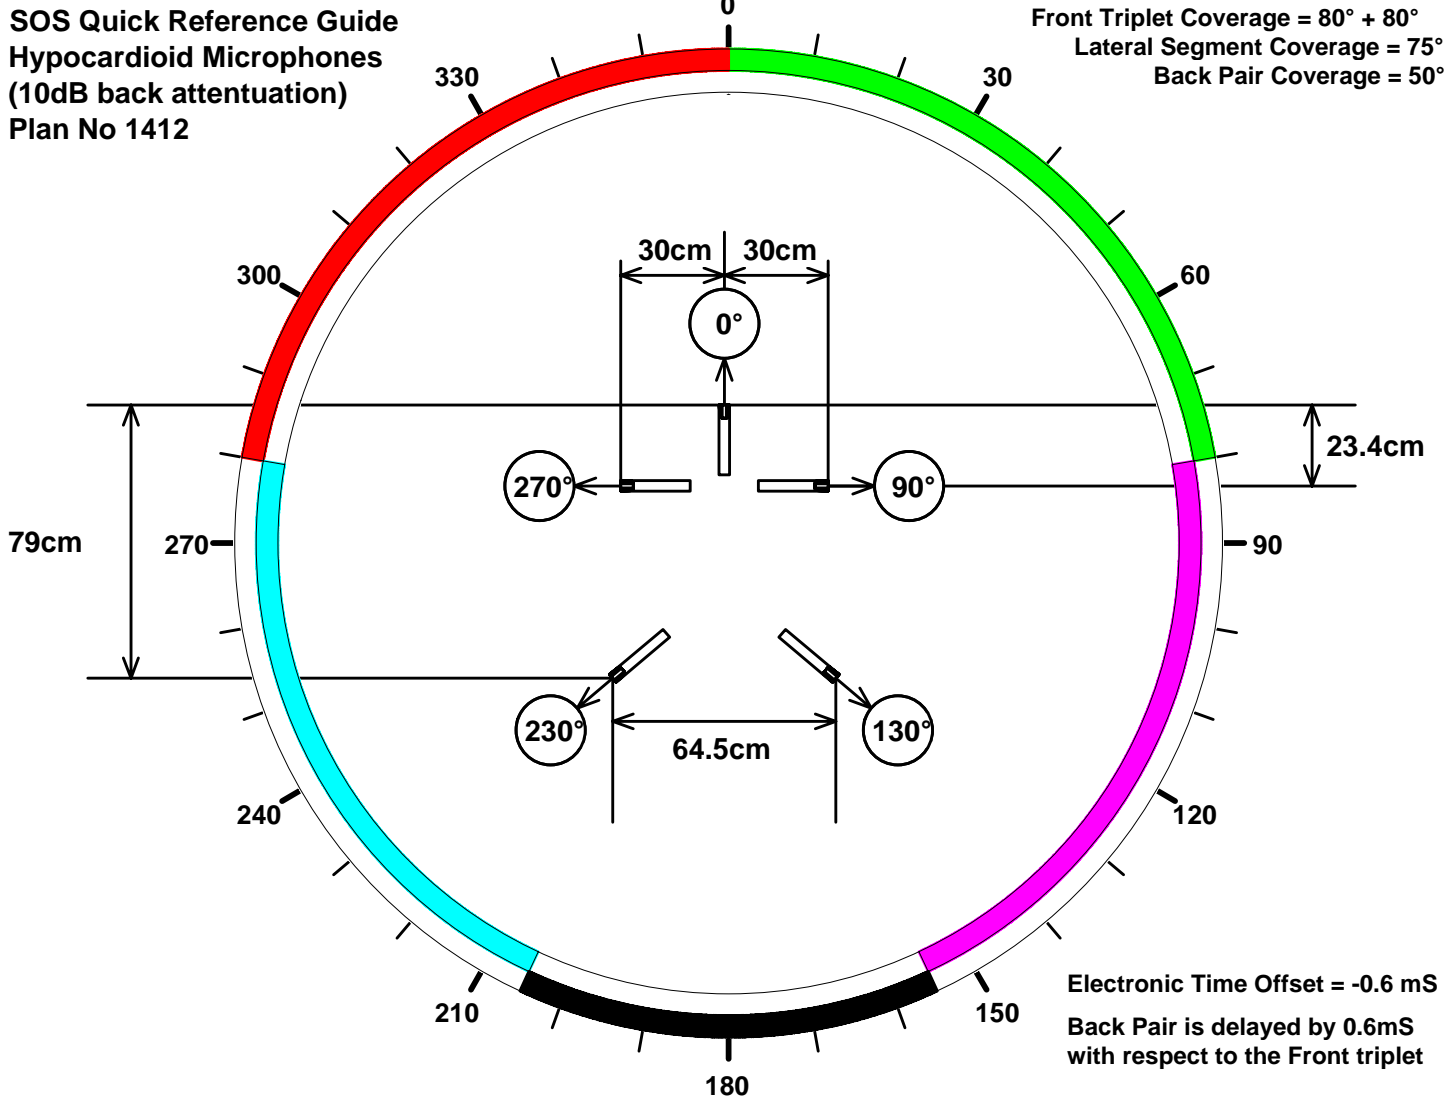

**SOS Quick Reference Guide
Hypocardioid Microphones
(10dB back attenuation)
Plan No 1412**

**Front Triplet Coverage = 80° + 80°
Lateral Segment Coverage = 75°
Back Pair Coverage = 50°**

**Electronic Time Offset = -0.6 mS
Back Pair is delayed by 0.6mS
with respect to the Front triplet**