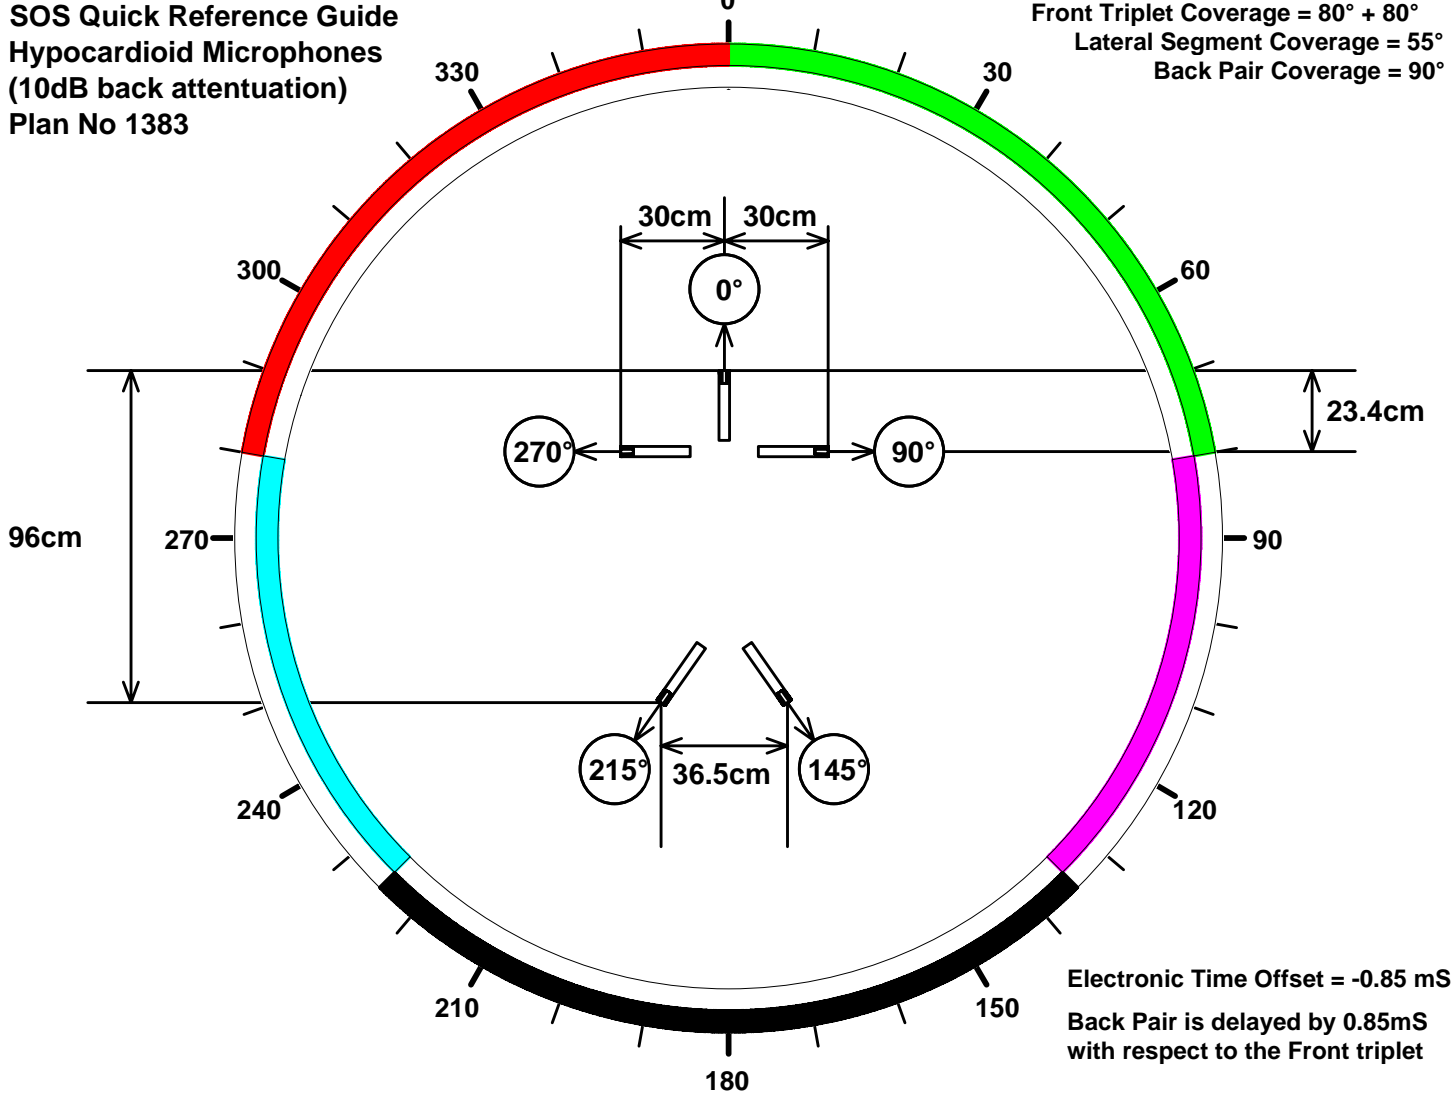

**SOS Quick Reference Guide**  
**Hypocardioid Microphones**  
**(10dB back attenuation)**  
**Plan No 1383**

**Front Triplet Coverage = 80° + 80°**  
**Lateral Segment Coverage = 55°**  
**Back Pair Coverage = 90°**

**Electronic Time Offset = -0.85 mS**  
**Back Pair is delayed by 0.85mS**  
**with respect to the Front triplet**