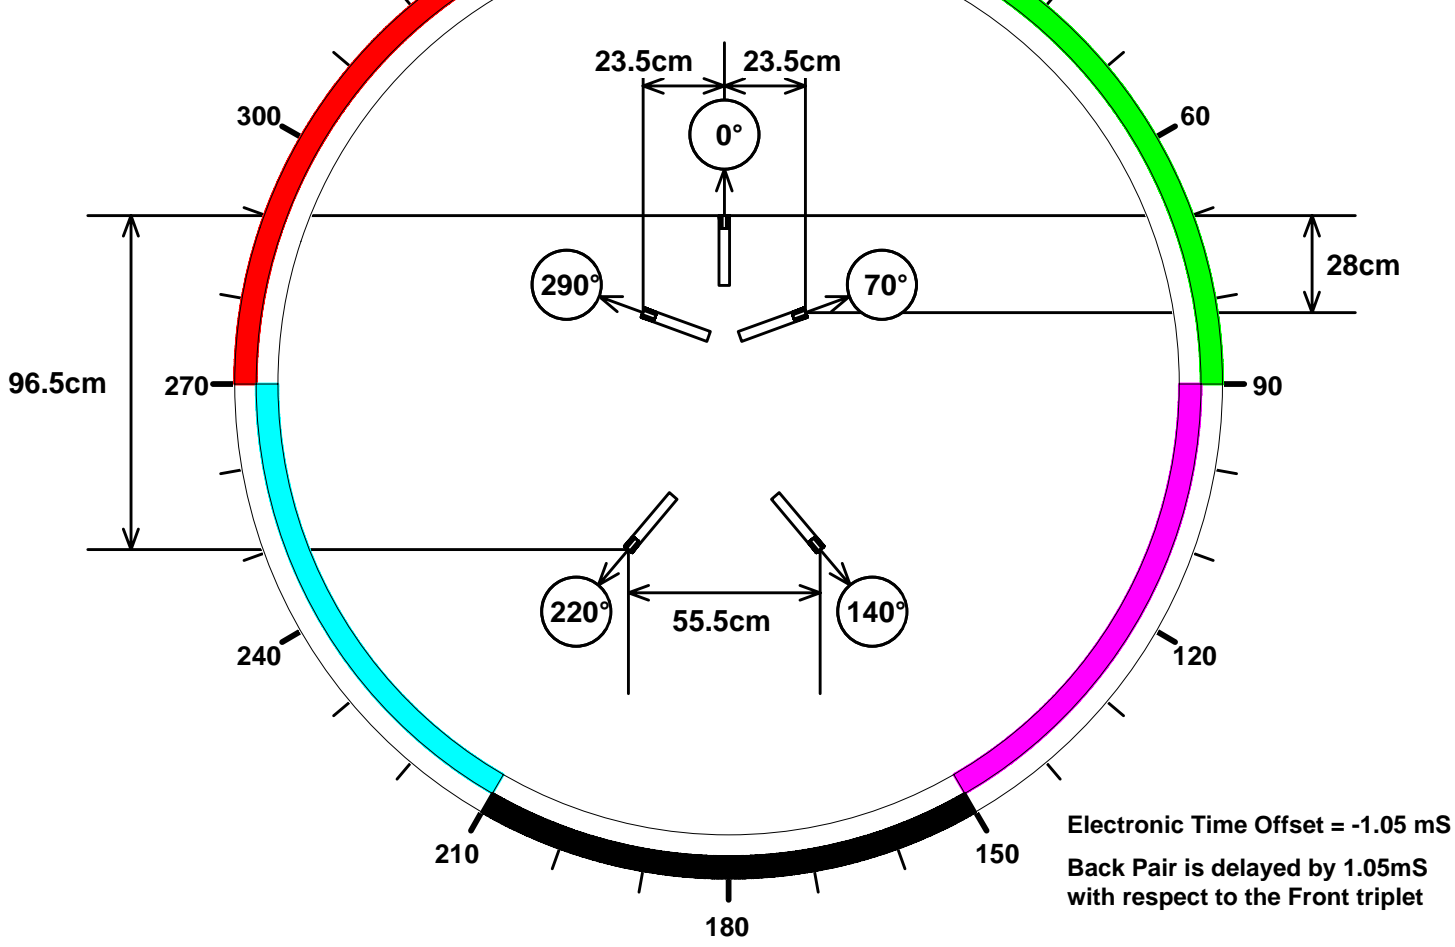

**SOS Quick Reference Guide
Hypocardioid Microphones
(10dB back attenuation)
Plan No 771**

**Front Triplet Coverage = 90° + 90°
Lateral Segment Coverage = 60°
Back Pair Coverage = 60°**

**Electronic Time Offset = -1.05 mS
Back Pair is delayed by 1.05mS
with respect to the Front triplet**