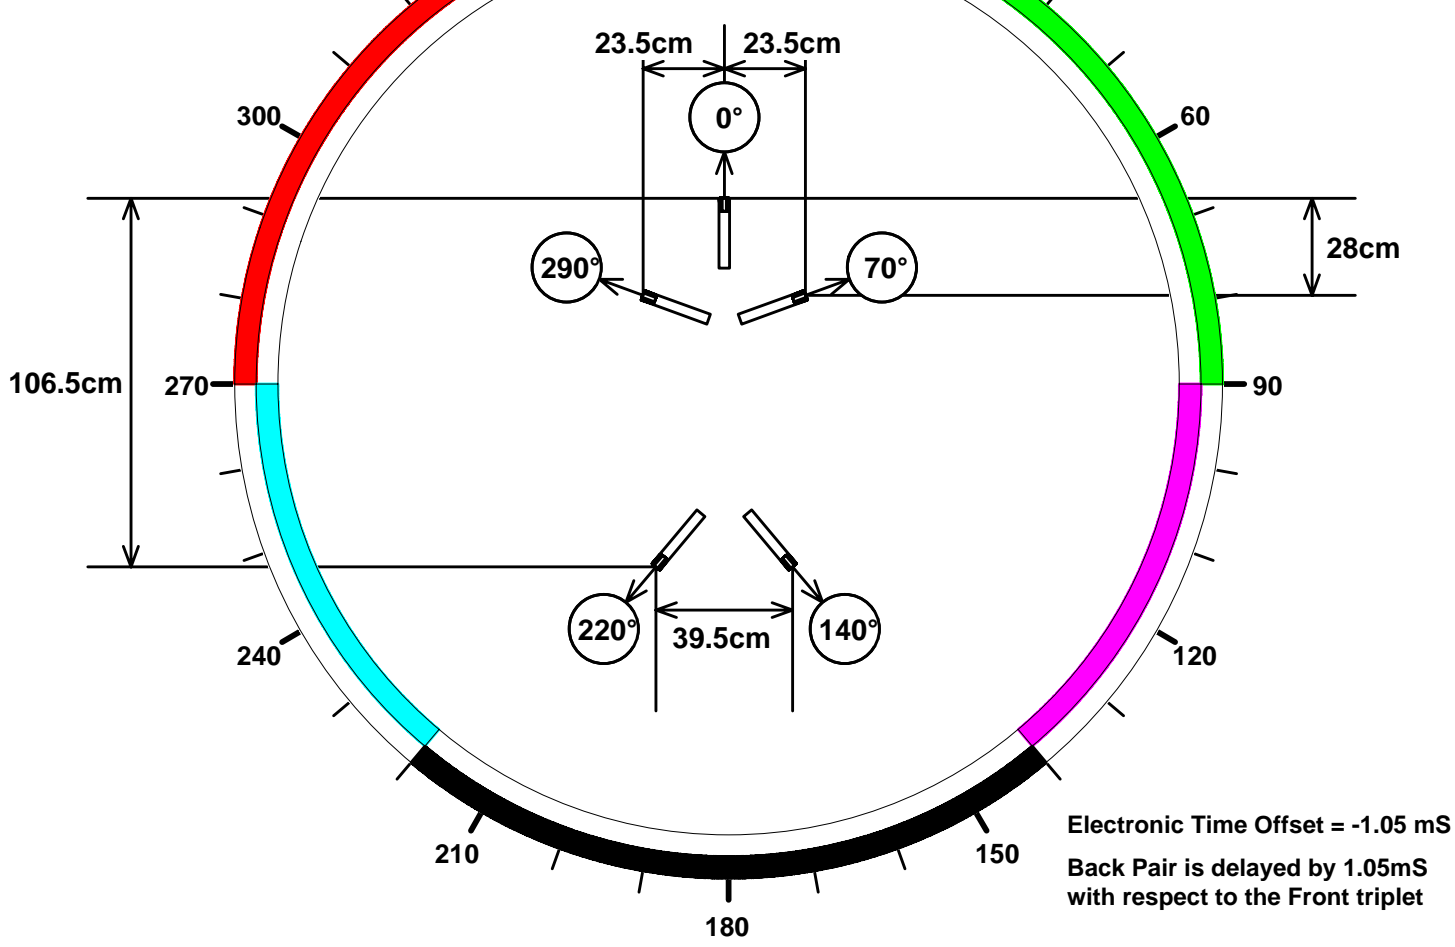

**SOS Quick Reference Guide
Hypocardioid Microphones
(10dB back attenuation)
Plan No 755**

**Front Triplet Coverage = 90° + 90°
Lateral Segment Coverage = 50°
Back Pair Coverage = 80°**

**Electronic Time Offset = -1.05 mS
Back Pair is delayed by 1.05mS
with respect to the Front triplet**