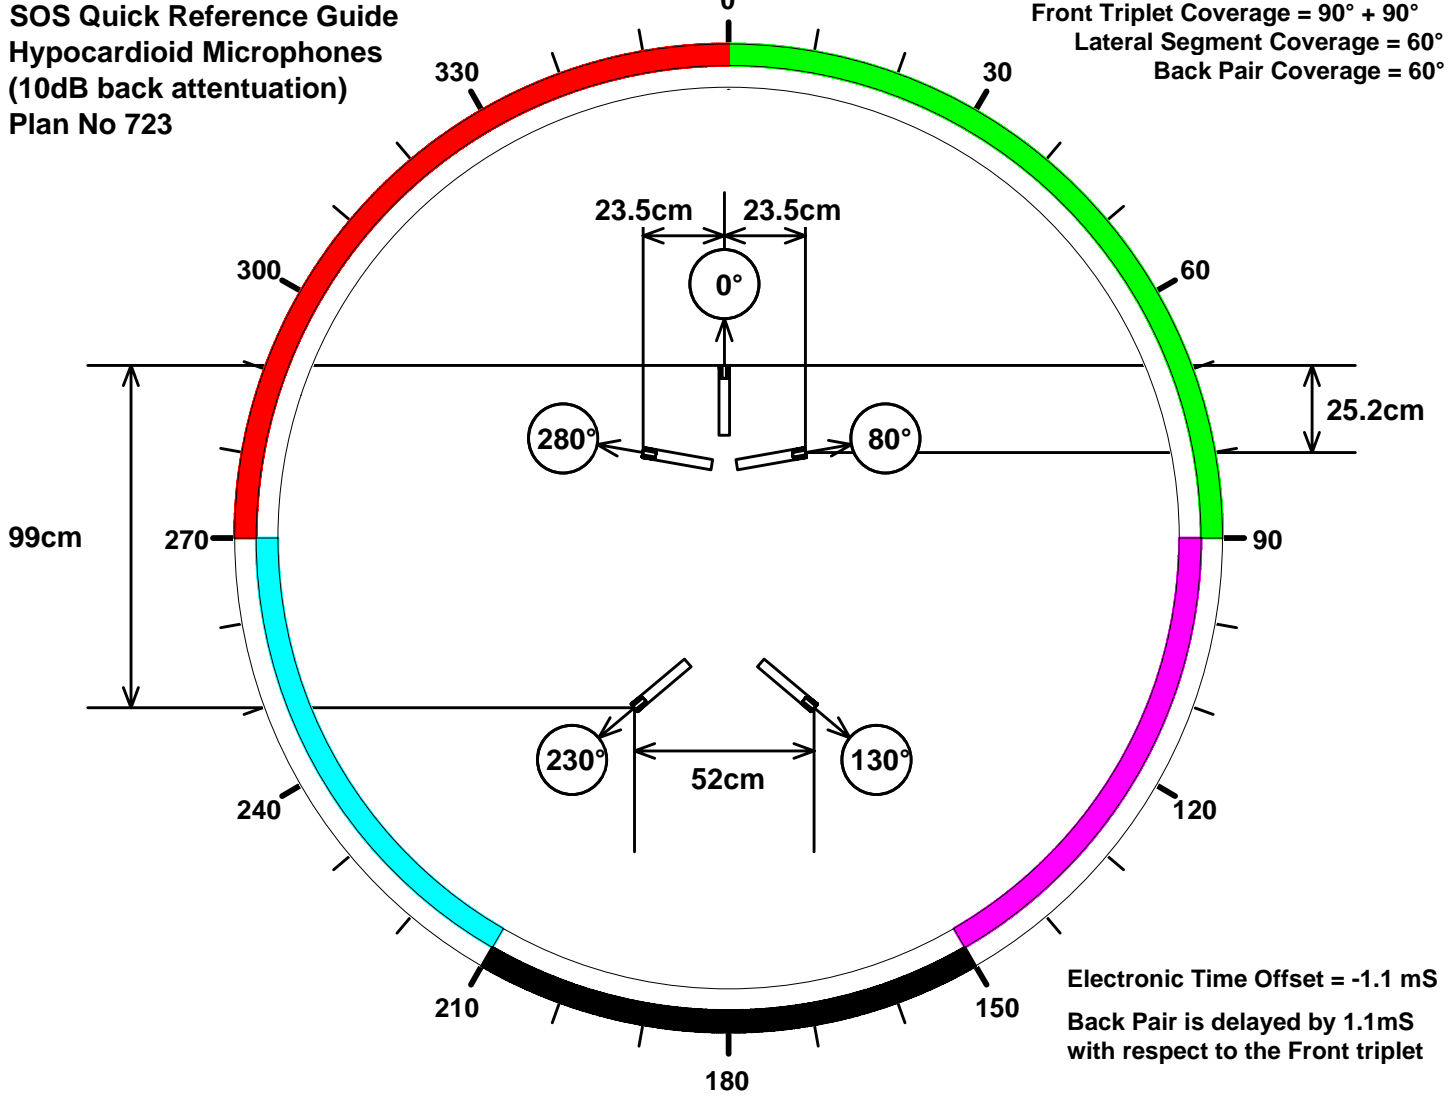

**SOS Quick Reference Guide  
Hypocardioid Microphones  
(10dB back attenuation)  
Plan No 723**

**Front Triplet Coverage = 90° + 90°  
Lateral Segment Coverage = 60°  
Back Pair Coverage = 60°**

**Electronic Time Offset = -1.1 mS  
Back Pair is delayed by 1.1mS  
with respect to the Front triplet**