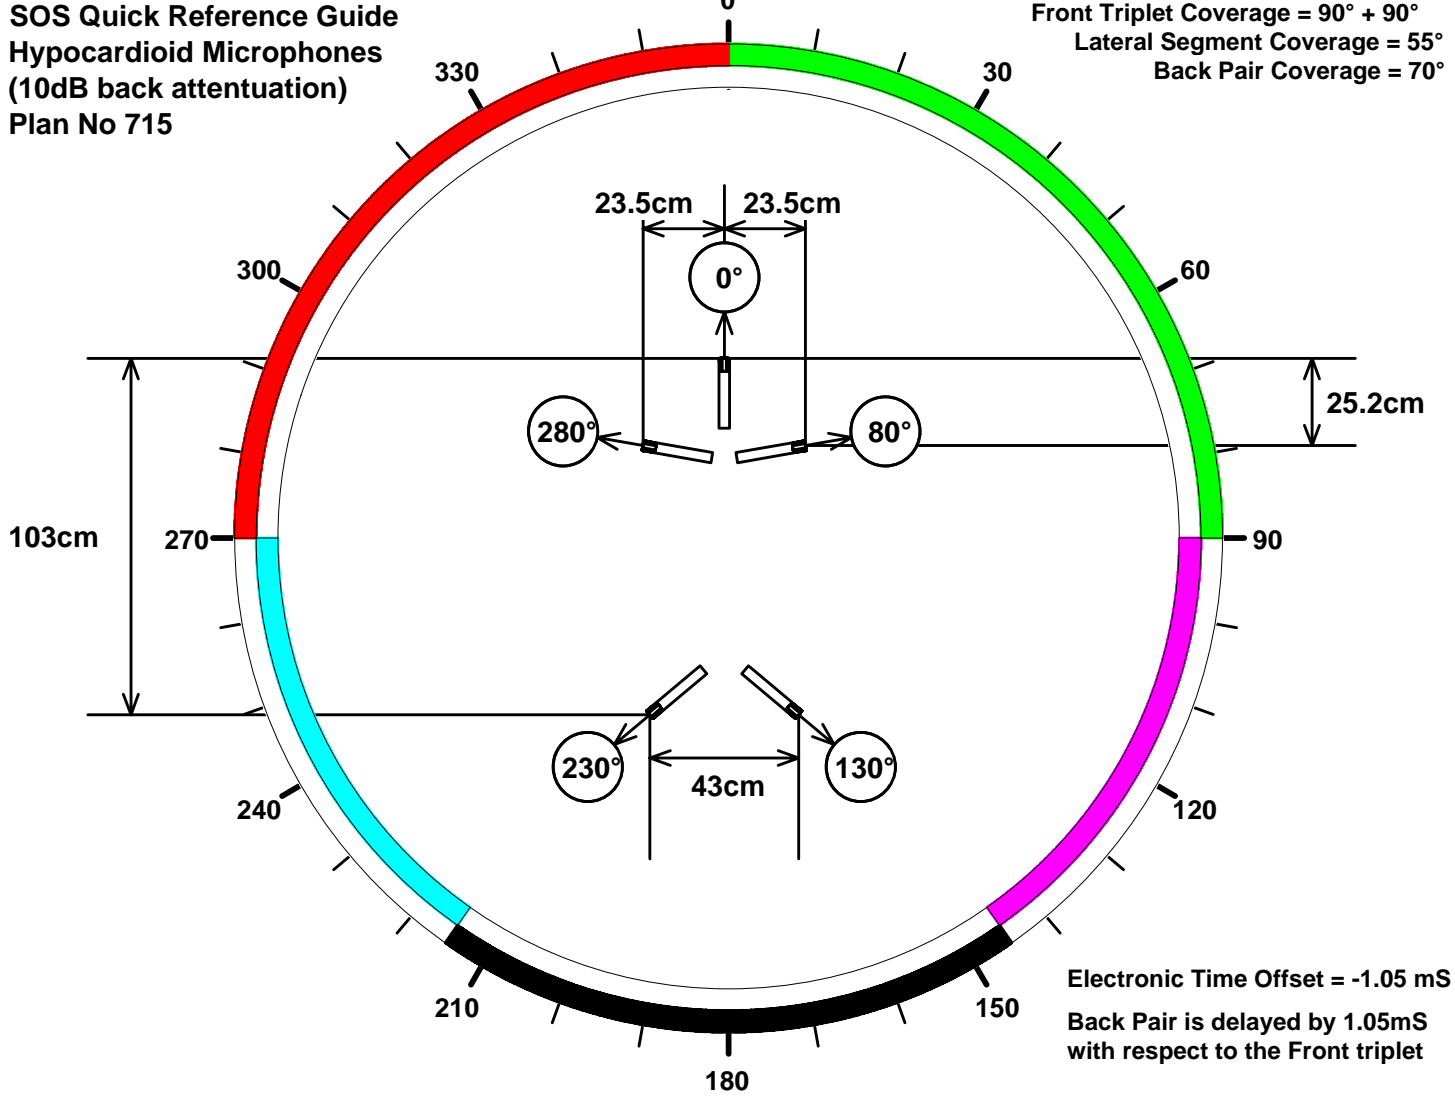

**SOS Quick Reference Guide
Hypocardioid Microphones
(10dB back attenuation)
Plan No 715**

**Front Triplet Coverage = 90° + 90°
Lateral Segment Coverage = 55°
Back Pair Coverage = 70°**

**Electronic Time Offset = -1.05 mS
Back Pair is delayed by 1.05mS
with respect to the Front triplet**