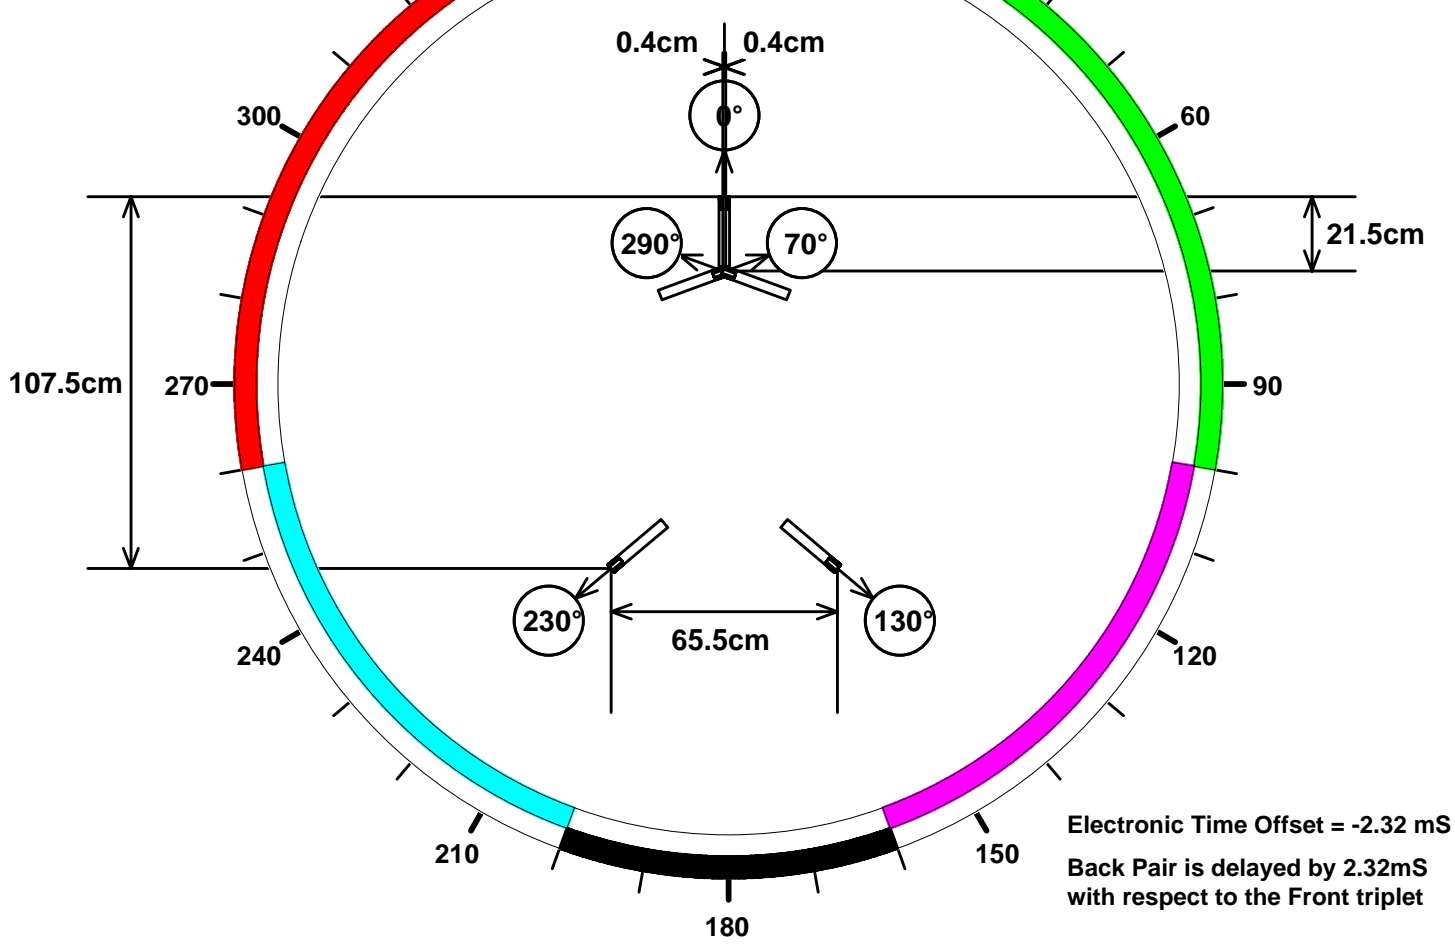

SOS Quick Reference Guide
Supercardioid Microphones
(11.5dB back attenuation)
Plan No 128

Front Triplet Coverage = 100° + 100°
Lateral Segment Coverage = 60°
Back Pair Coverage = 40°

Electronic Time Offset = -2.32 mS
Back Pair is delayed by 2.32mS
with respect to the Front triplet