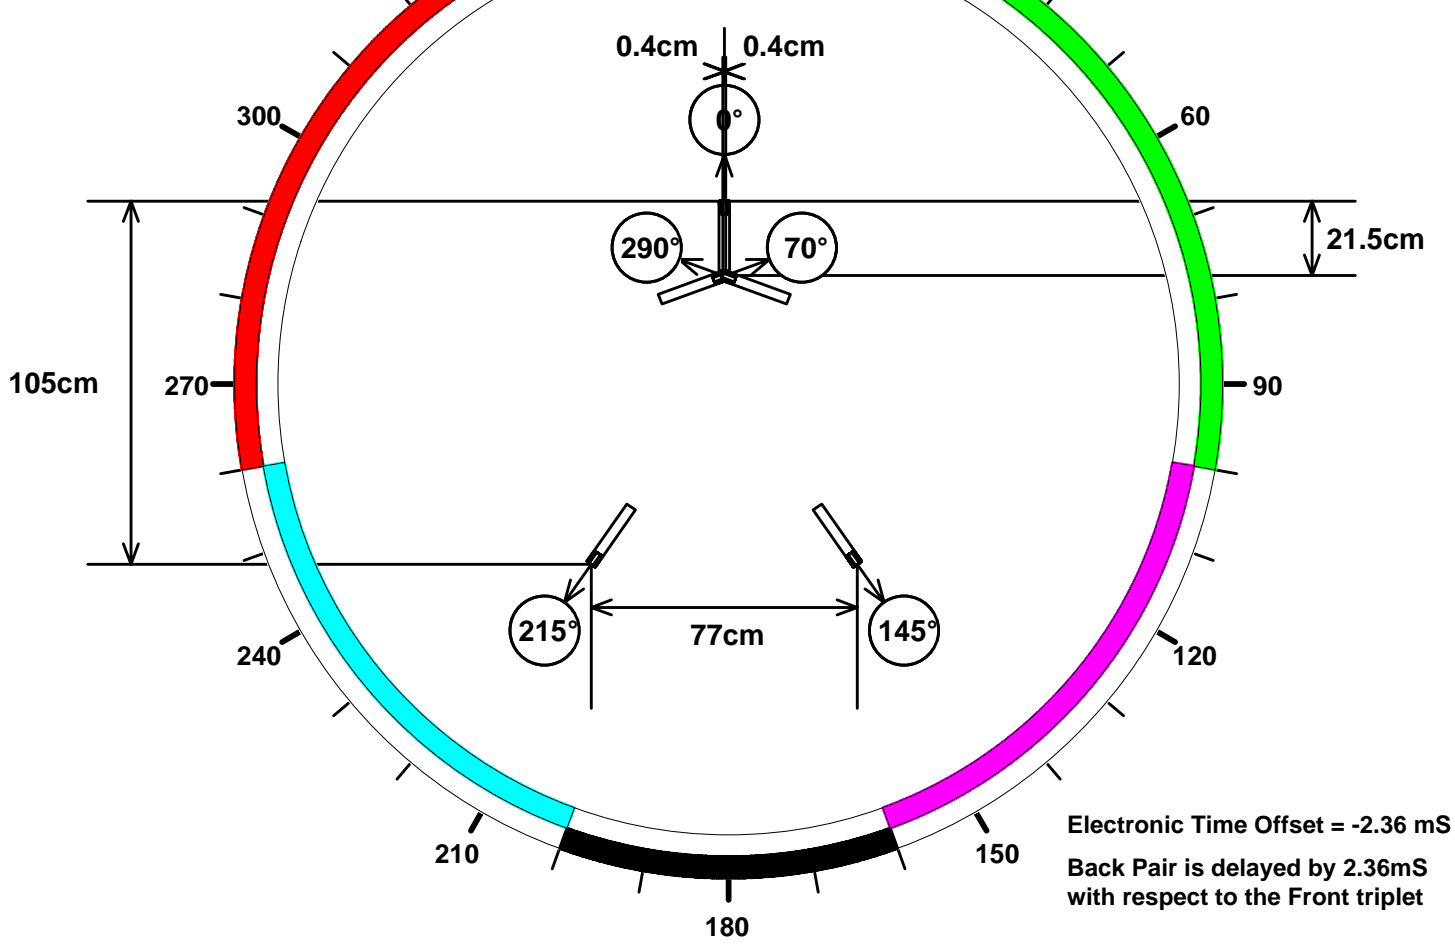

**SOS Quick Reference Guide**  
**Supercardioid Microphones**  
**(11.5dB back attenuation)**  
**Plan No 131**

**Front Triplet Coverage = 100° + 100°**  
**Lateral Segment Coverage = 60°**  
**Back Pair Coverage = 40°**

**Electronic Time Offset = -2.36 mS**  
**Back Pair is delayed by 2.36mS**  
**with respect to the Front triplet**