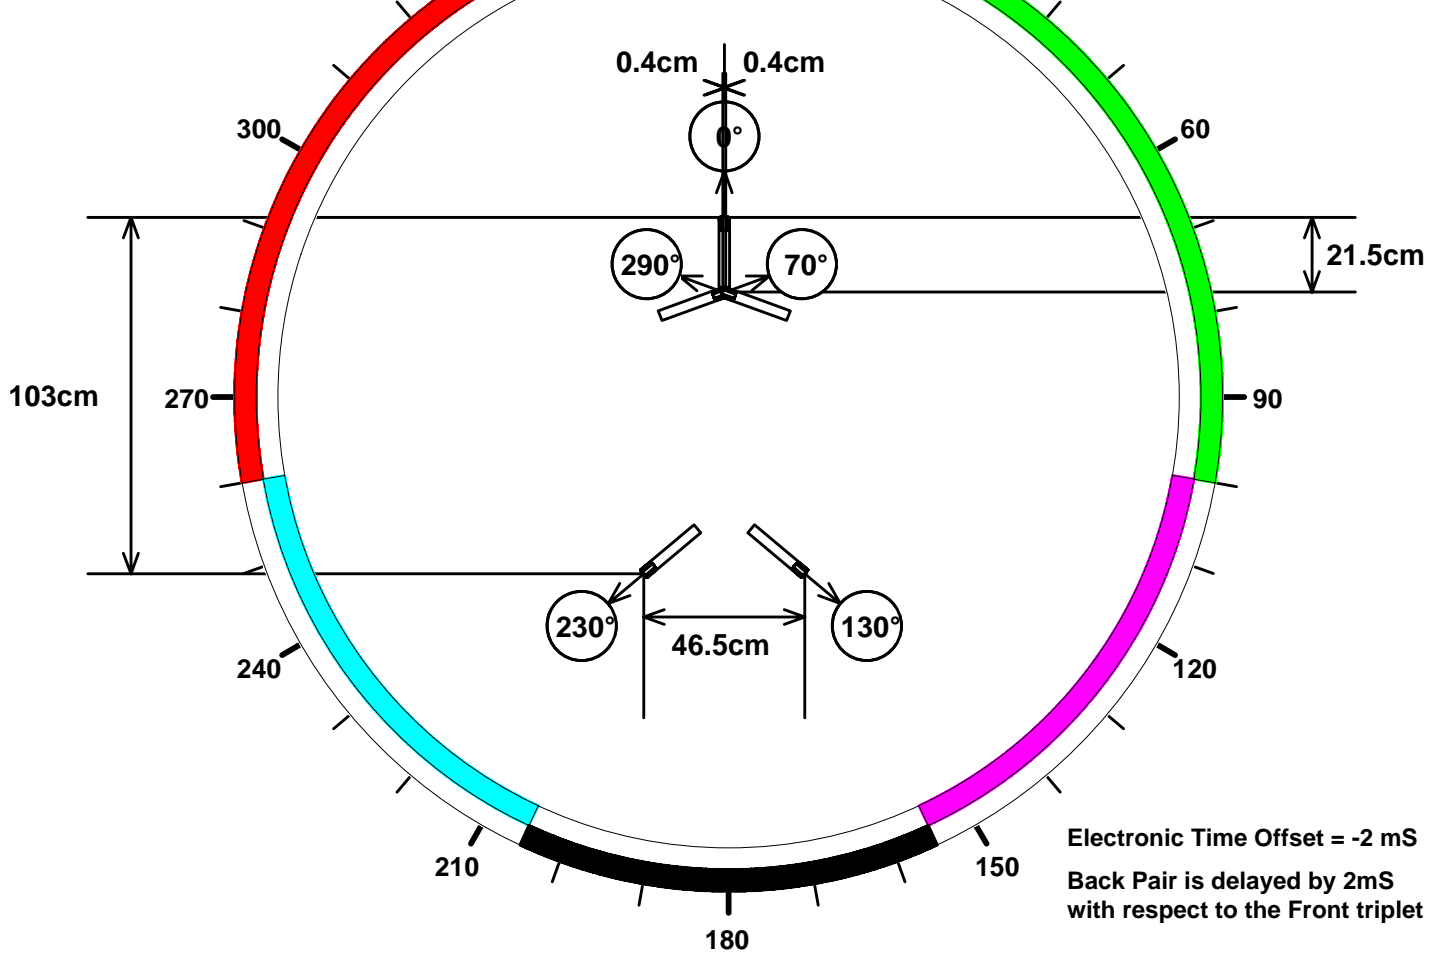

**SOS Quick Reference Guide
Supercardioid Microphones
(11.5dB back attenuation)
Plan No 120**

**Front Triplet Coverage = $100^\circ + 100^\circ$
Lateral Segment Coverage = 55°
Back Pair Coverage = 50°**

**Electronic Time Offset = -2 mS
Back Pair is delayed by 2mS
with respect to the Front triplet**