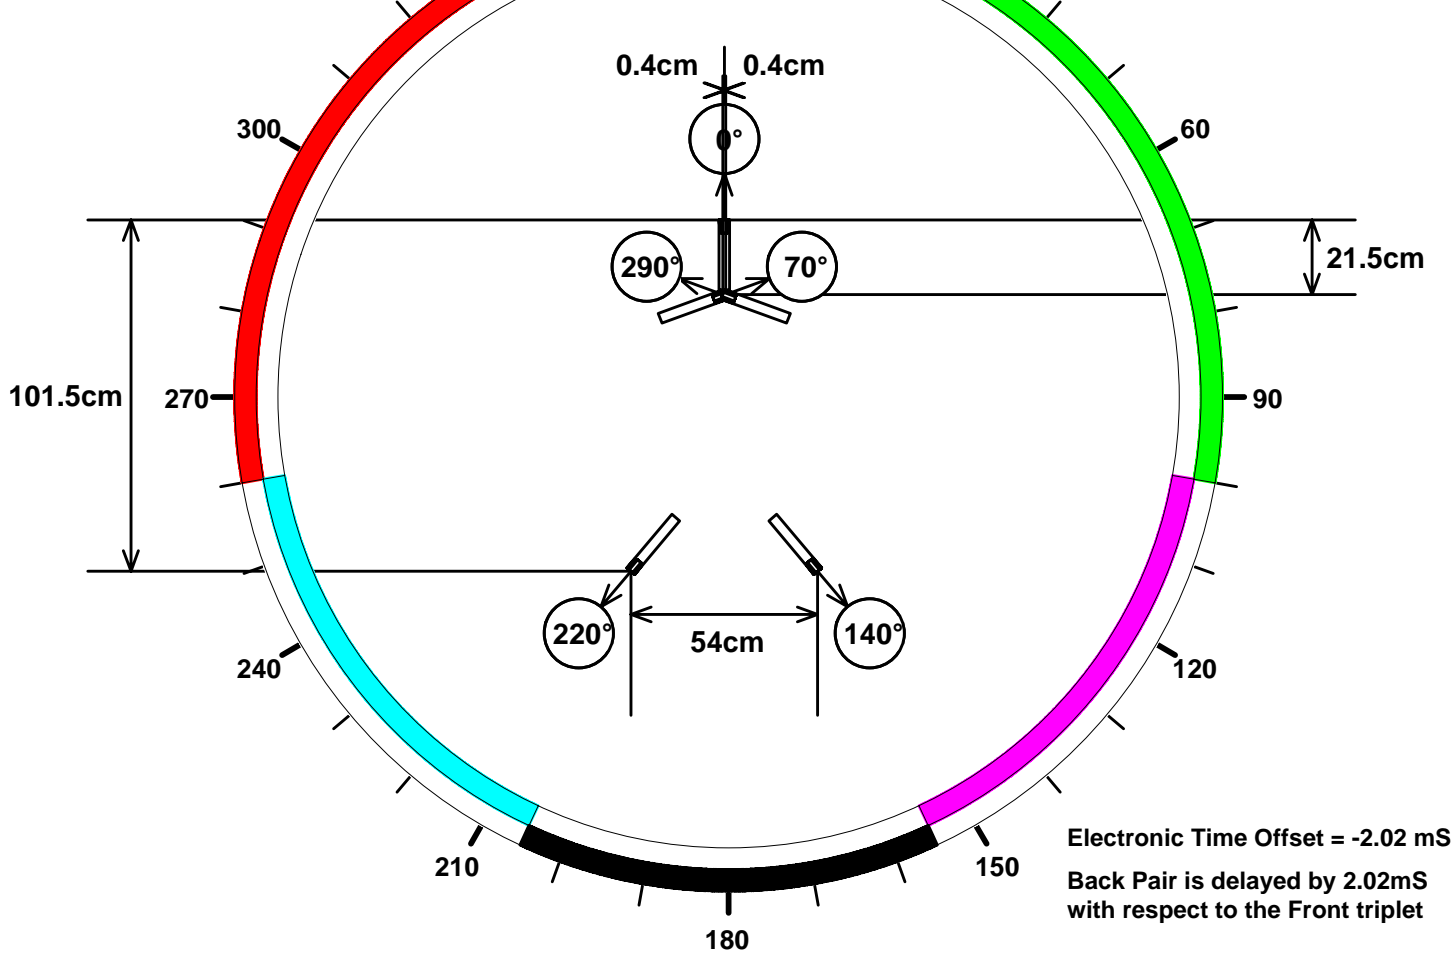

**SOS Quick Reference Guide  
Supercardioid Microphones  
(11.5dB back attenuation)  
Plan No 122**

**Front Triplet Coverage = 100° + 100°  
Lateral Segment Coverage = 55°  
Back Pair Coverage = 50°**

**Electronic Time Offset = -2.02 mS  
Back Pair is delayed by 2.02mS  
with respect to the Front triplet**