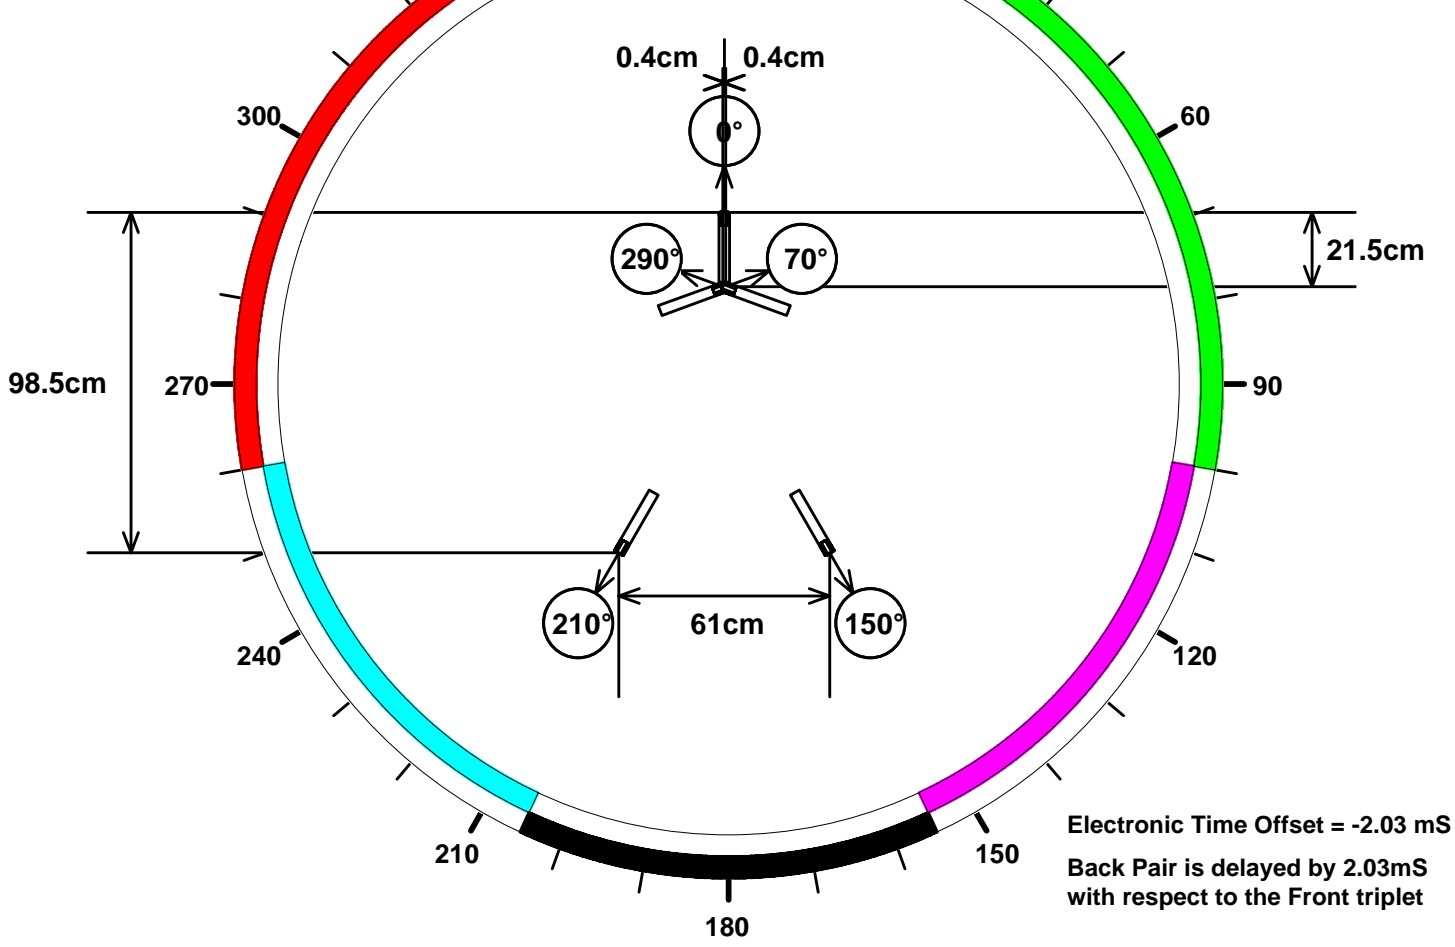

**SOS Quick Reference Guide
Supercardioid Microphones
(11.5dB back attenuation)
Plan No 124**

**Front Triplet Coverage = 100° + 100°
Lateral Segment Coverage = 55°
Back Pair Coverage = 50°**

**Electronic Time Offset = -2.03 mS
Back Pair is delayed by 2.03mS
with respect to the Front triplet**