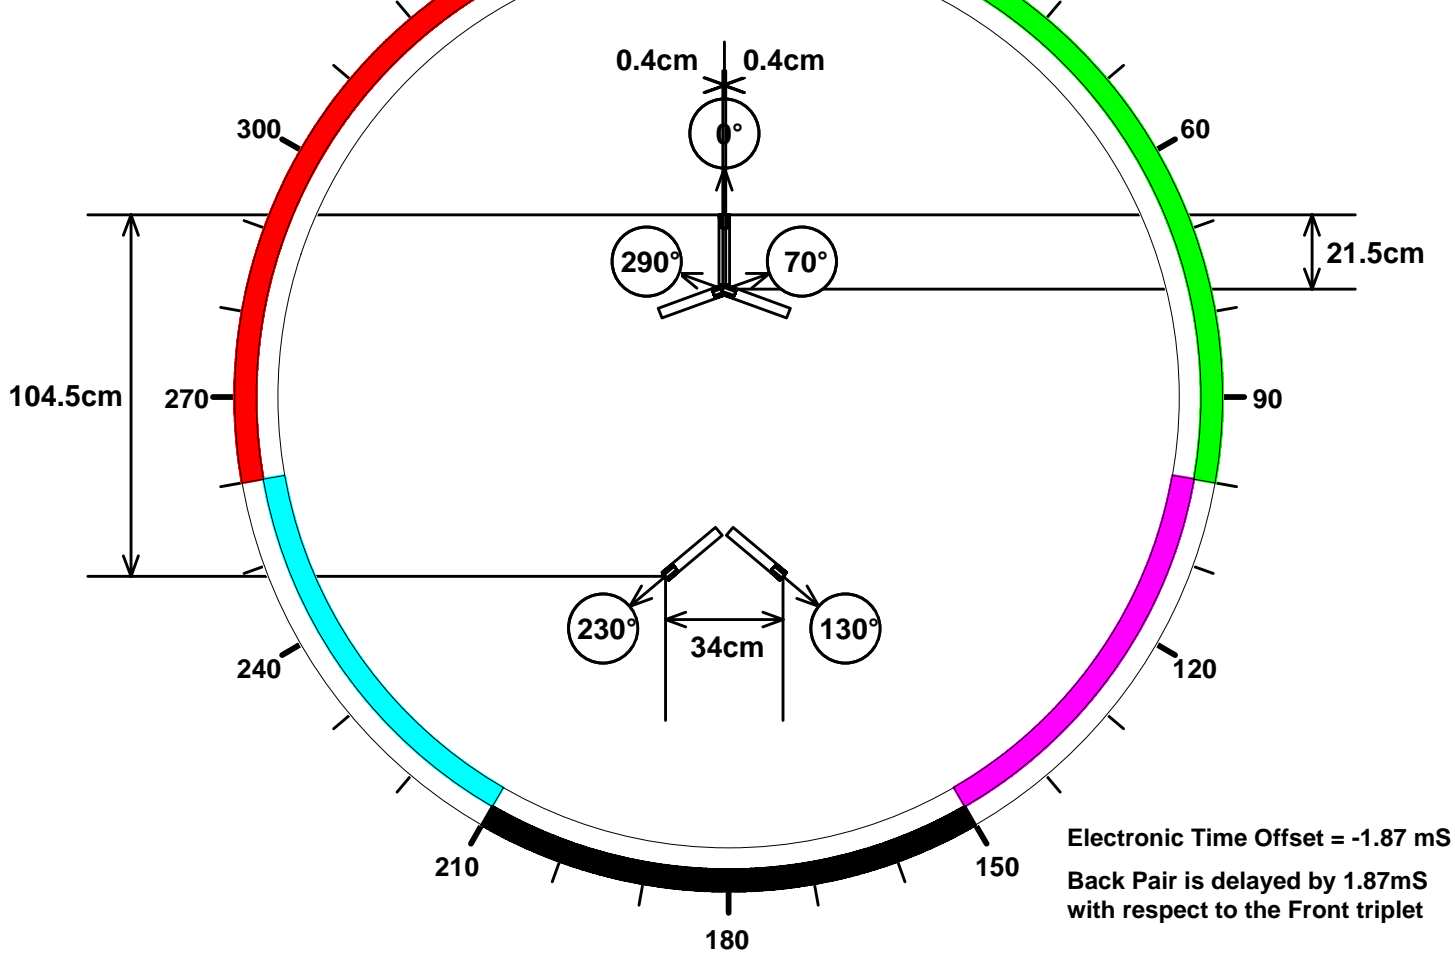

**SOS Quick Reference Guide  
Supercardioid Microphones  
(11.5dB back attenuation)  
Plan No 112**

**Front Triplet Coverage =  $100^\circ + 100^\circ$   
Lateral Segment Coverage =  $50^\circ$   
Back Pair Coverage =  $60^\circ$**

**Electronic Time Offset = -1.87 mS  
Back Pair is delayed by 1.87mS  
with respect to the Front triplet**