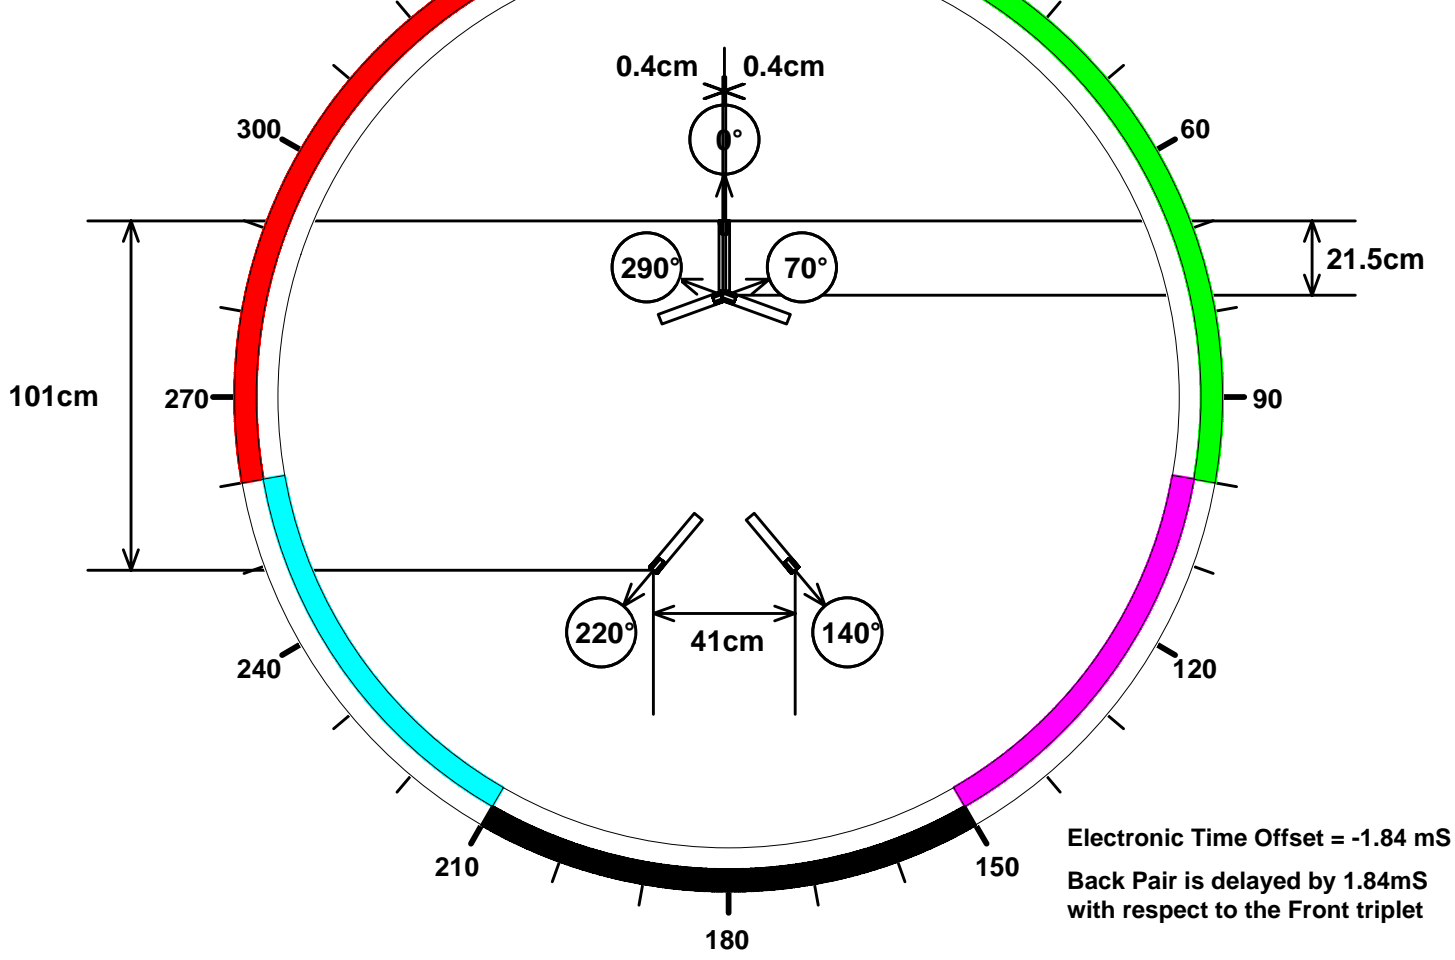

**SOS Quick Reference Guide
Supercardioid Microphones
(11.5dB back attenuation)
Plan No 114**

**Front Triplet Coverage = 100° + 100°
Lateral Segment Coverage = 50°
Back Pair Coverage = 60°**

**Electronic Time Offset = -1.84 mS
Back Pair is delayed by 1.84mS
with respect to the Front triplet**