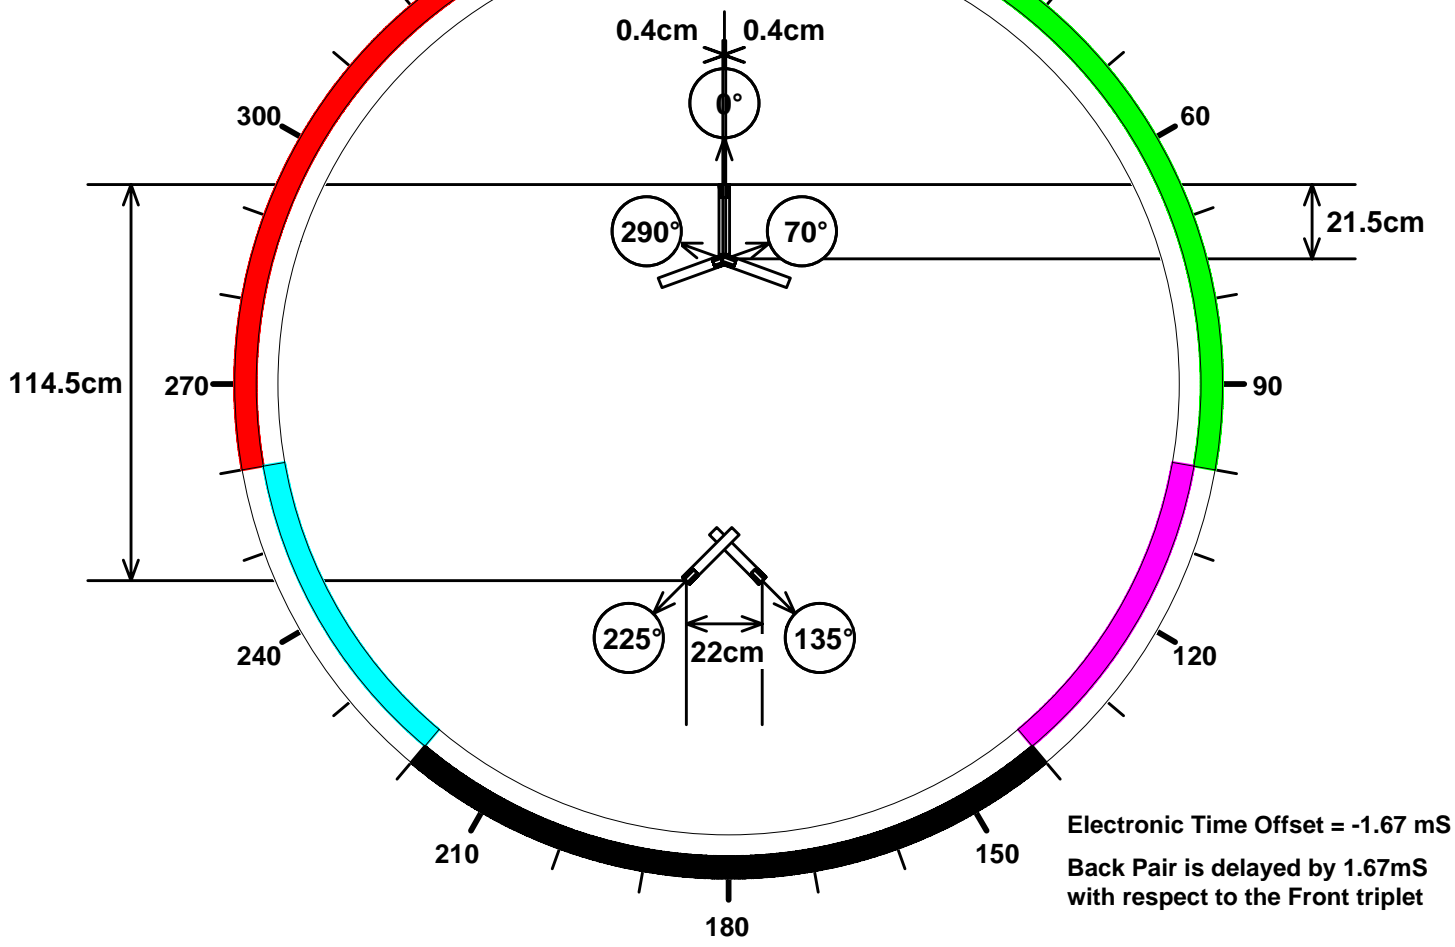

**SOS Quick Reference Guide  
Supercardioid Microphones  
(11.5dB back attenuation)  
Plan No 109**

**Front Triplet Coverage = 100° + 100°  
Lateral Segment Coverage = 40°  
Back Pair Coverage = 80°**

**Electronic Time Offset = -1.67 mS  
Back Pair is delayed by 1.67mS  
with respect to the Front triplet**