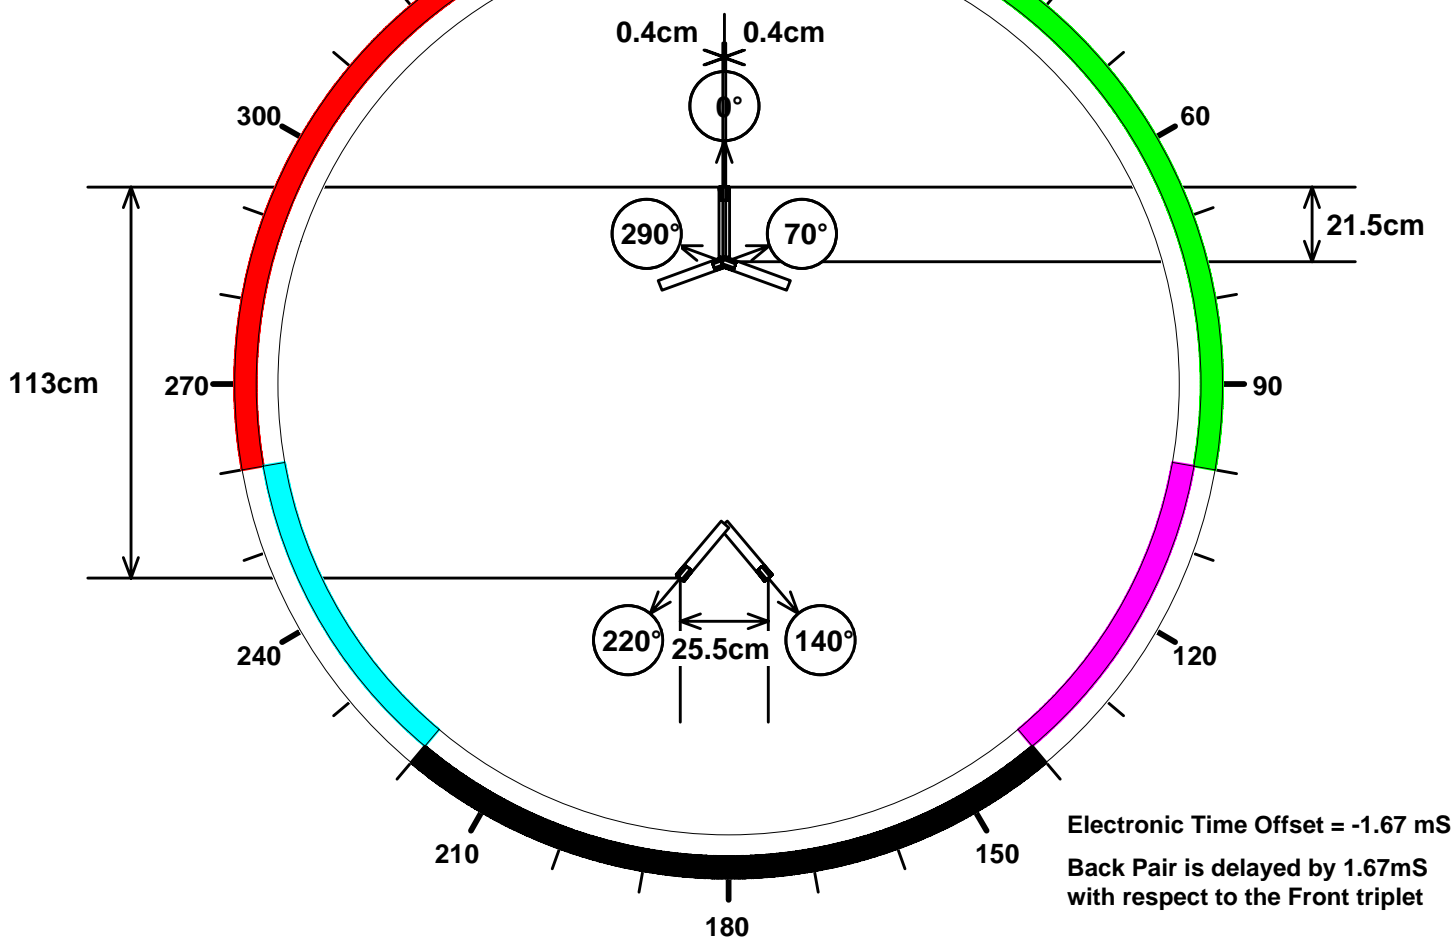

SOS Quick Reference Guide
Supercardioid Microphones
(11.5dB back attenuation)
Plan No 110

Front Triplet Coverage = 100° + 100°
Lateral Segment Coverage = 40°
Back Pair Coverage = 80°

Electronic Time Offset = -1.67 mS
Back Pair is delayed by 1.67mS
with respect to the Front triplet