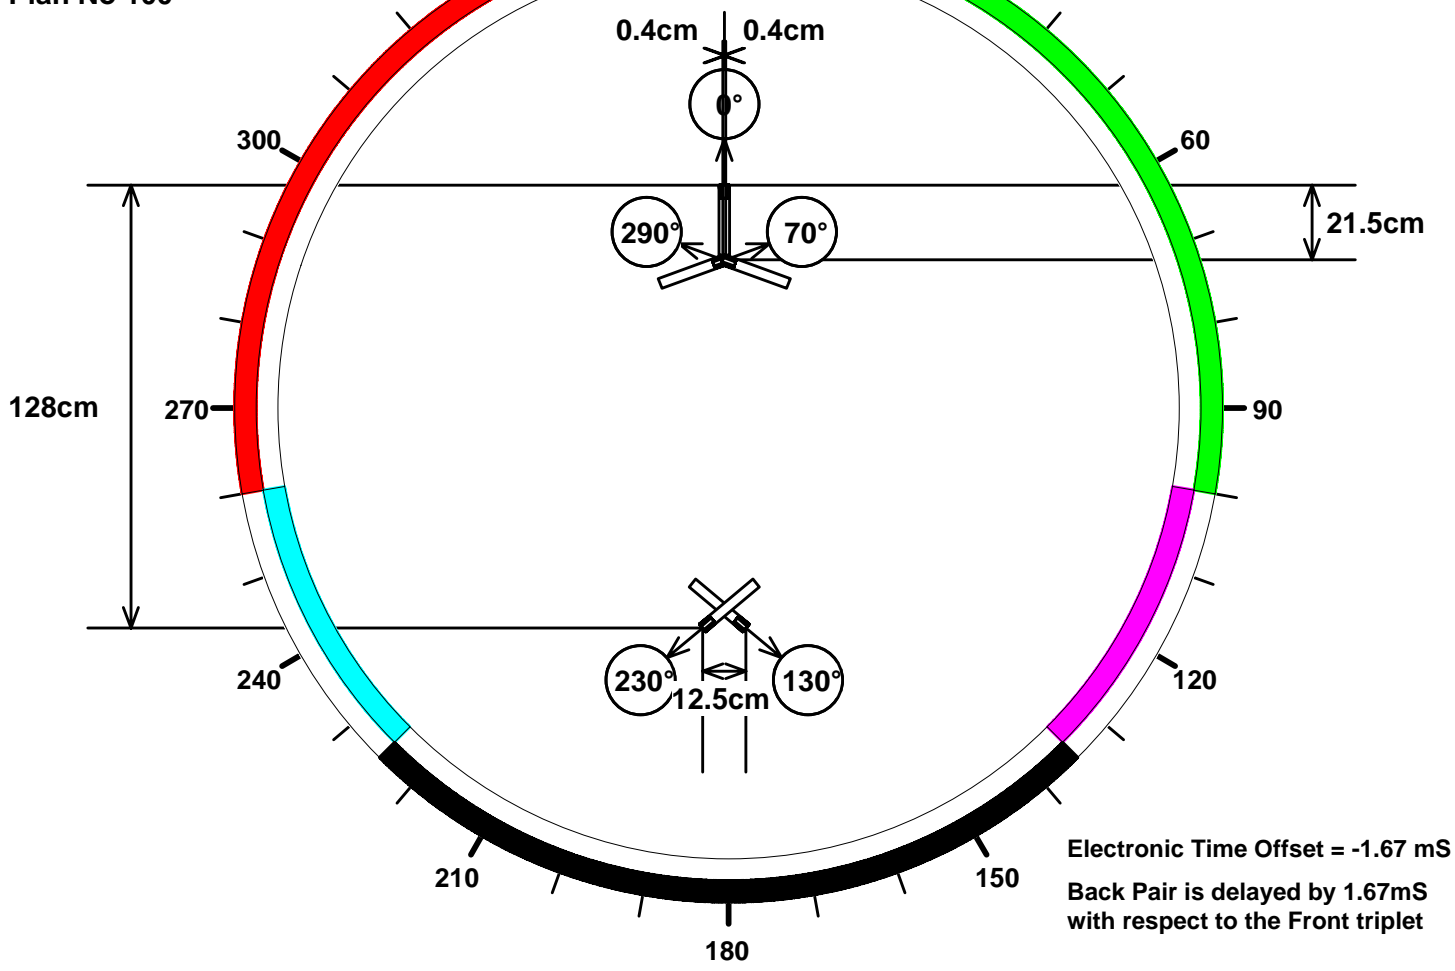

**SOS Quick Reference Guide
Supercardioid Microphones
(11.5dB back attenuation)
Plan No 100**

**Front Triplet Coverage = $100^\circ + 100^\circ$
Lateral Segment Coverage = 35°
Back Pair Coverage = 90°**

**Electronic Time Offset = -1.67 mS
Back Pair is delayed by 1.67mS
with respect to the Front triplet**