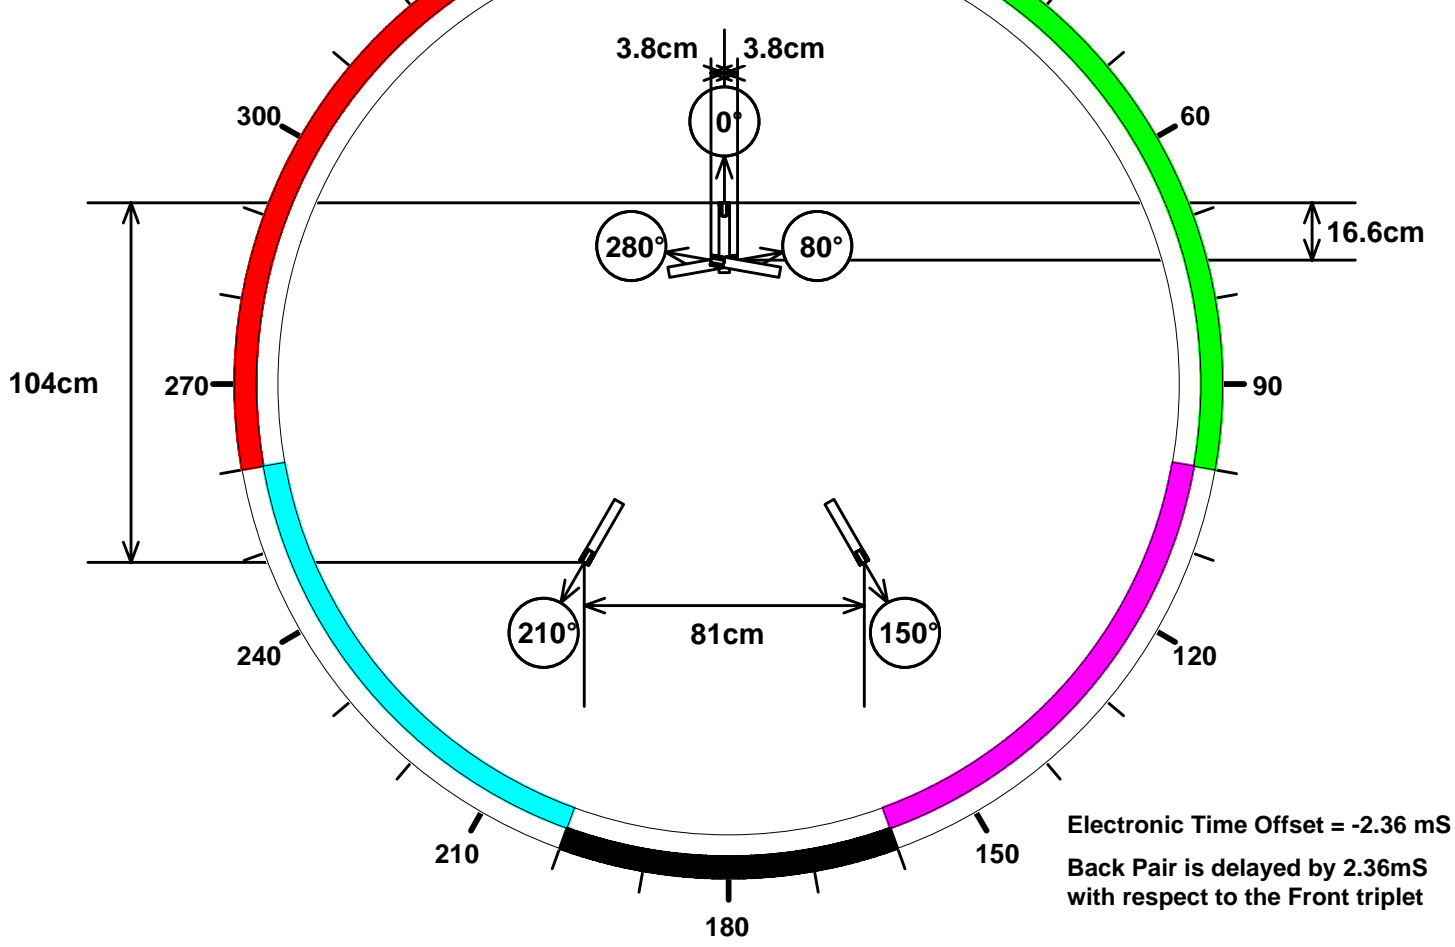

SOS Quick Reference Guide
Supercardioid Microphones
(11.5dB back attenuation)
Plan No 99

Front Triplet Coverage = 100° + 100°
Lateral Segment Coverage = 60°
Back Pair Coverage = 40°

Electronic Time Offset = -2.36 mS
Back Pair is delayed by 2.36mS
with respect to the Front triplet