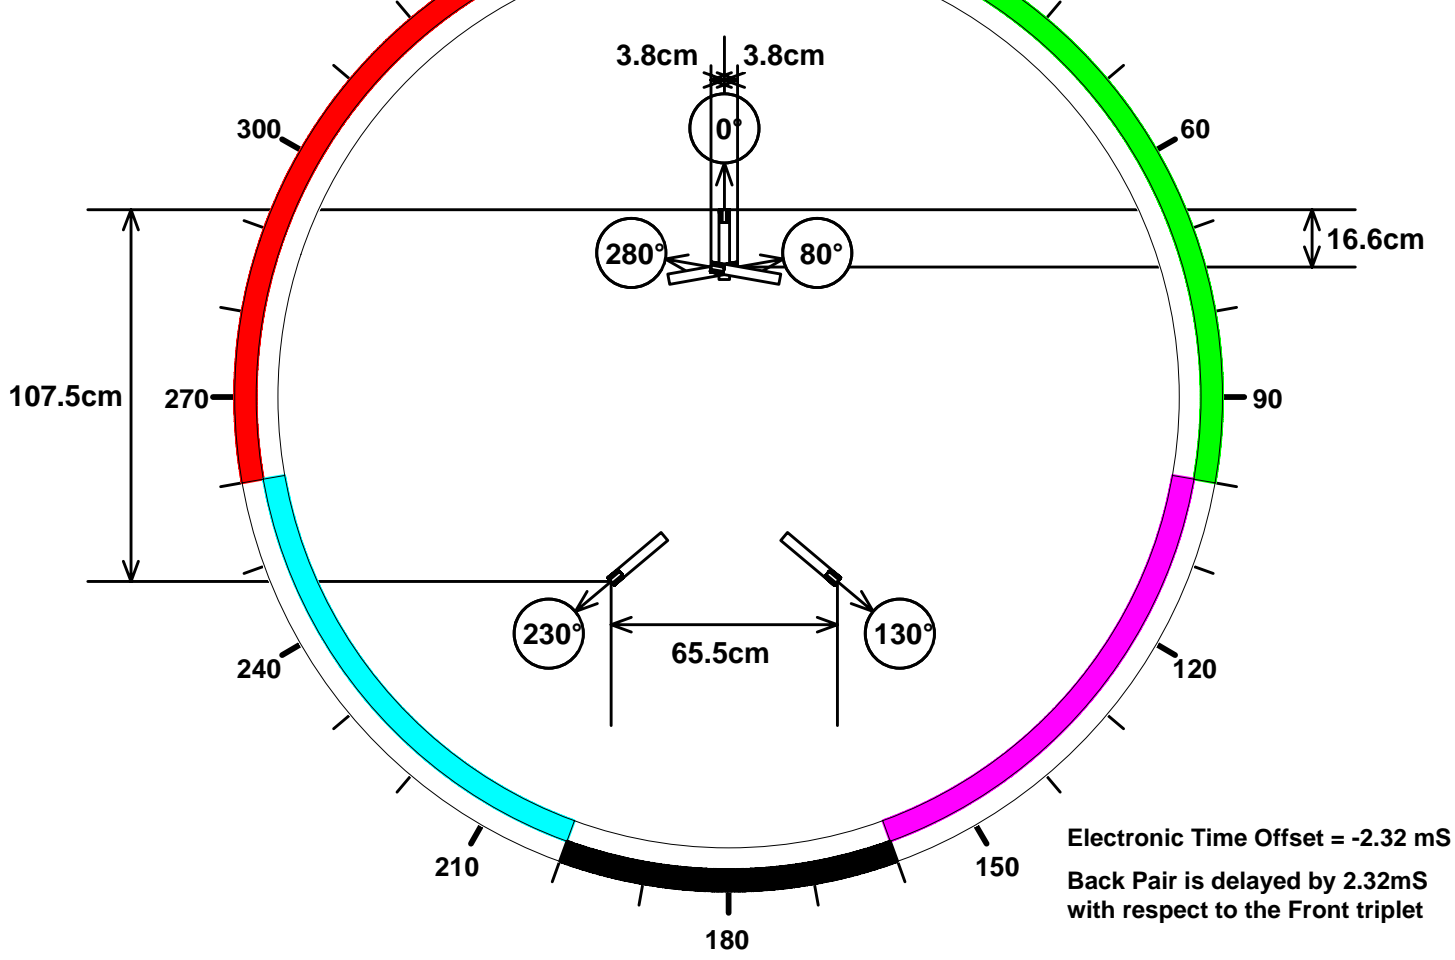

SOS Quick Reference Guide
Supercardioid Microphones
(11.5dB back attenuation)
Plan No 95

Front Triplet Coverage = 100° + 100°
Lateral Segment Coverage = 60°
Back Pair Coverage = 40°

Electronic Time Offset = -2.32 mS
Back Pair is delayed by 2.32mS
with respect to the Front triplet