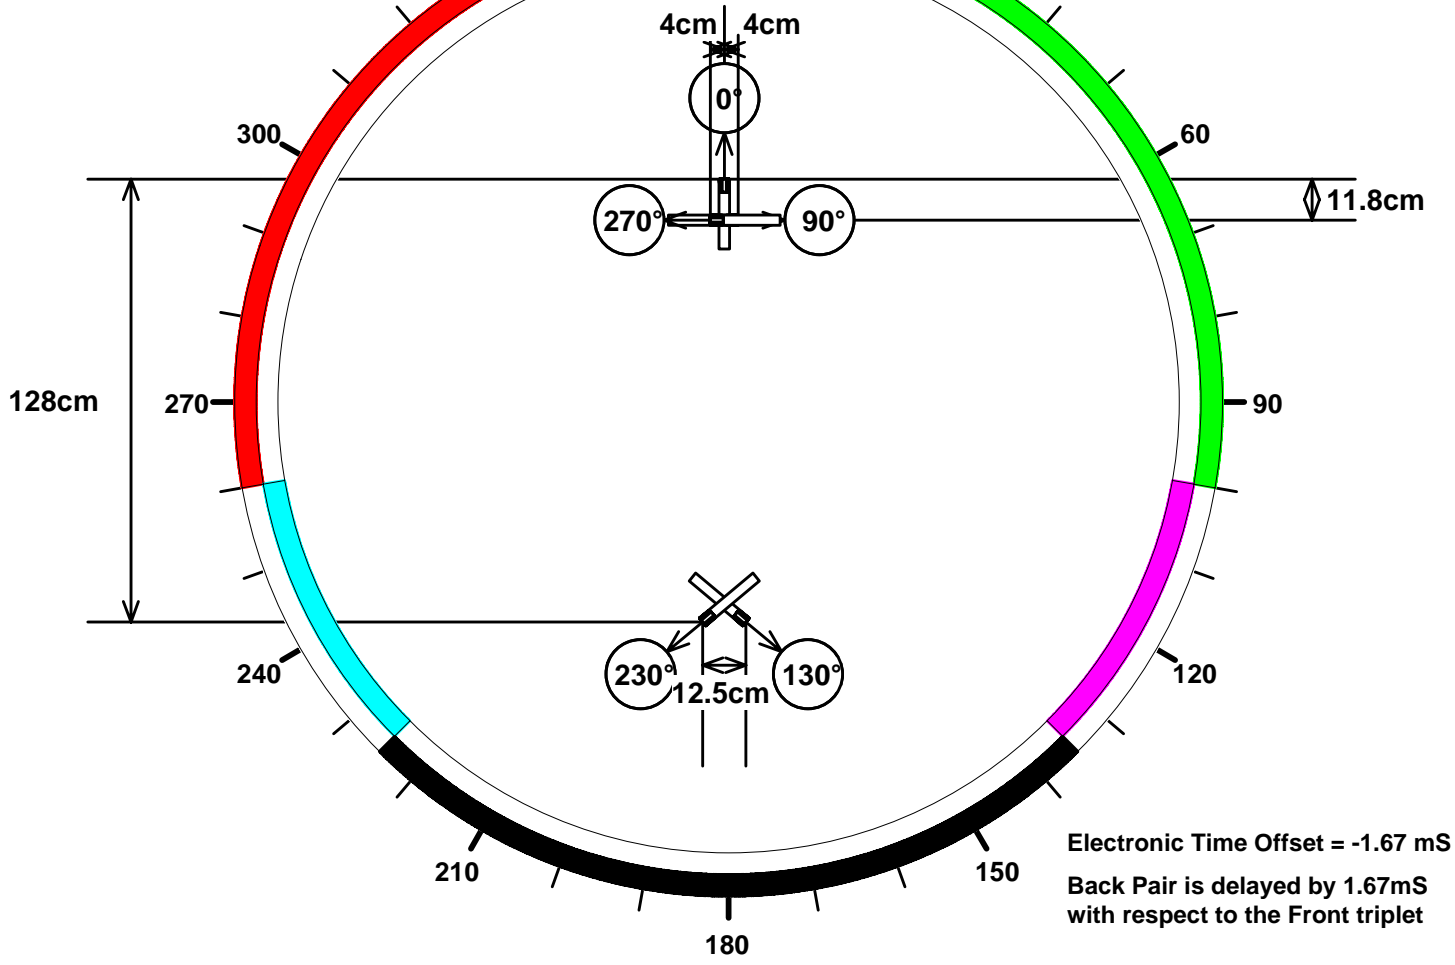

SOS Quick Reference Guide
Supercardioid Microphones
(11.5dB back attenuation)
Plan No 34

Front Triplet Coverage = 100° + 100°
Lateral Segment Coverage = 35°
Back Pair Coverage = 90°

Electronic Time Offset = -1.67 mS
Back Pair is delayed by 1.67mS
with respect to the Front triplet