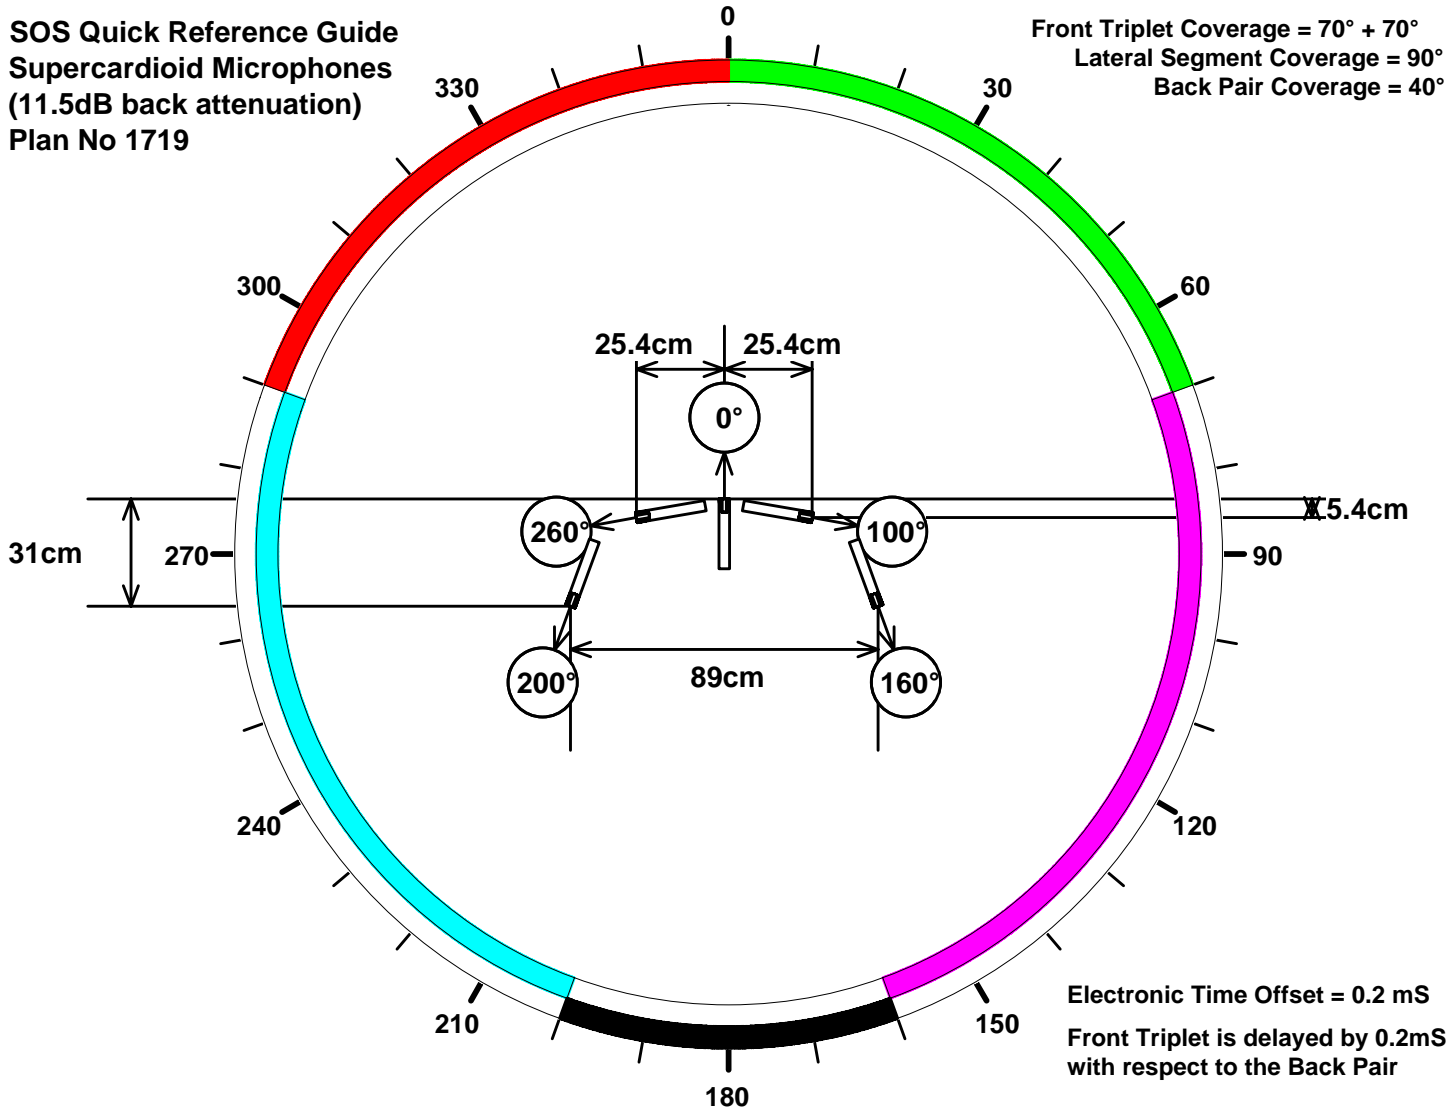

**SOS Quick Reference Guide**  
**Supercardioid Microphones**  
**(11.5dB back attenuation)**  
**Plan No 1719**

**Front Triplet Coverage = 70° + 70°**  
**Lateral Segment Coverage = 90°**  
**Back Pair Coverage = 40°**

**Electronic Time Offset = 0.2 ms**  
**Front Triplet is delayed by 0.2ms**  
**with respect to the Back Pair**