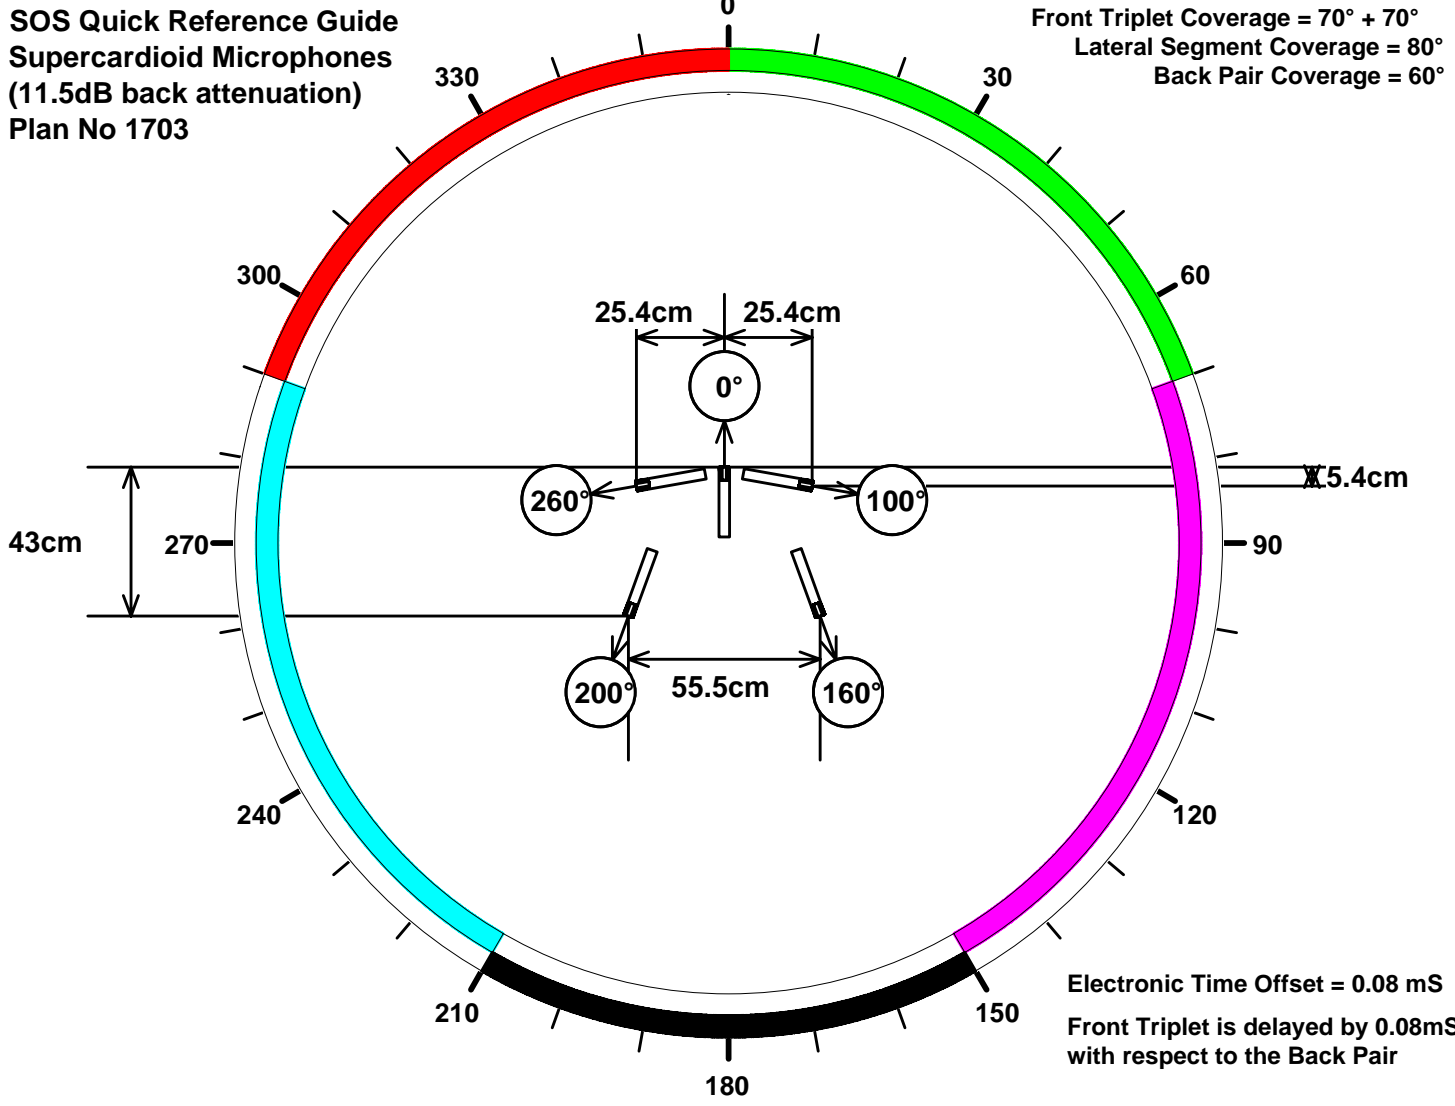

**SOS Quick Reference Guide
Supercardioid Microphones
(11.5dB back attenuation)
Plan No 1703**

**Front Triplet Coverage = 70° + 70°
Lateral Segment Coverage = 80°
Back Pair Coverage = 60°**

**Electronic Time Offset = 0.08 ms
Front Triplet is delayed by 0.08ms
with respect to the Back Pair**