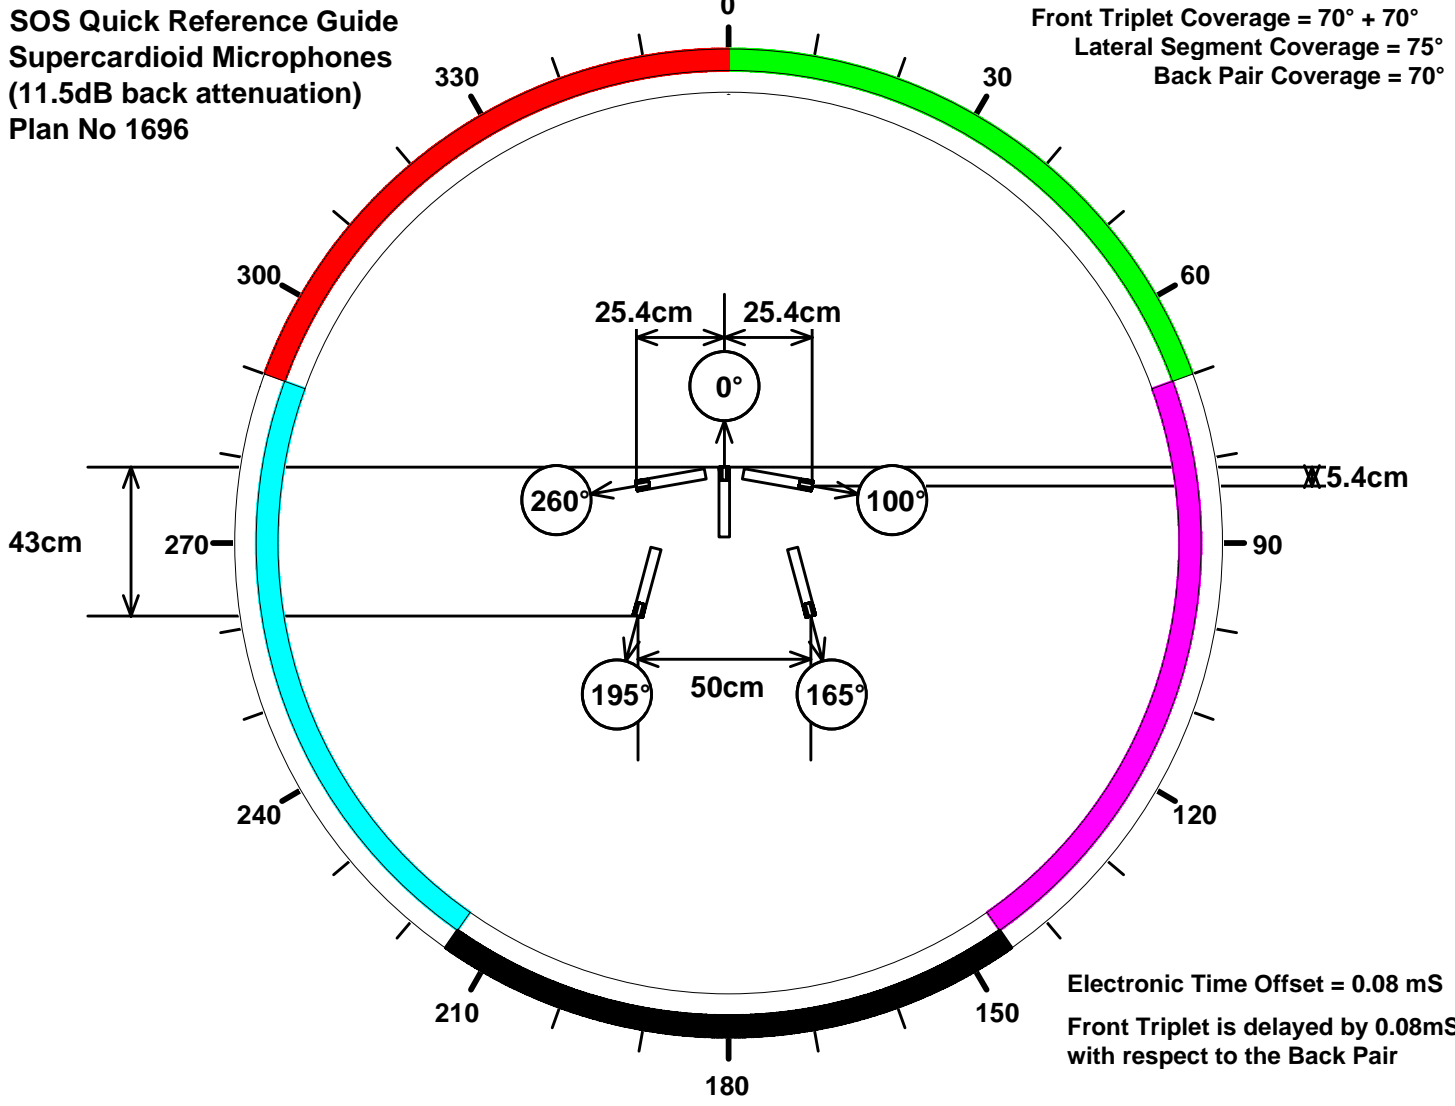

**SOS Quick Reference Guide
Supercardioid Microphones
(11.5dB back attenuation)
Plan No 1696**

**Front Triplet Coverage = 70° + 70°
Lateral Segment Coverage = 75°
Back Pair Coverage = 70°**

**Electronic Time Offset = 0.08 mS
Front Triplet is delayed by 0.08mS
with respect to the Back Pair**