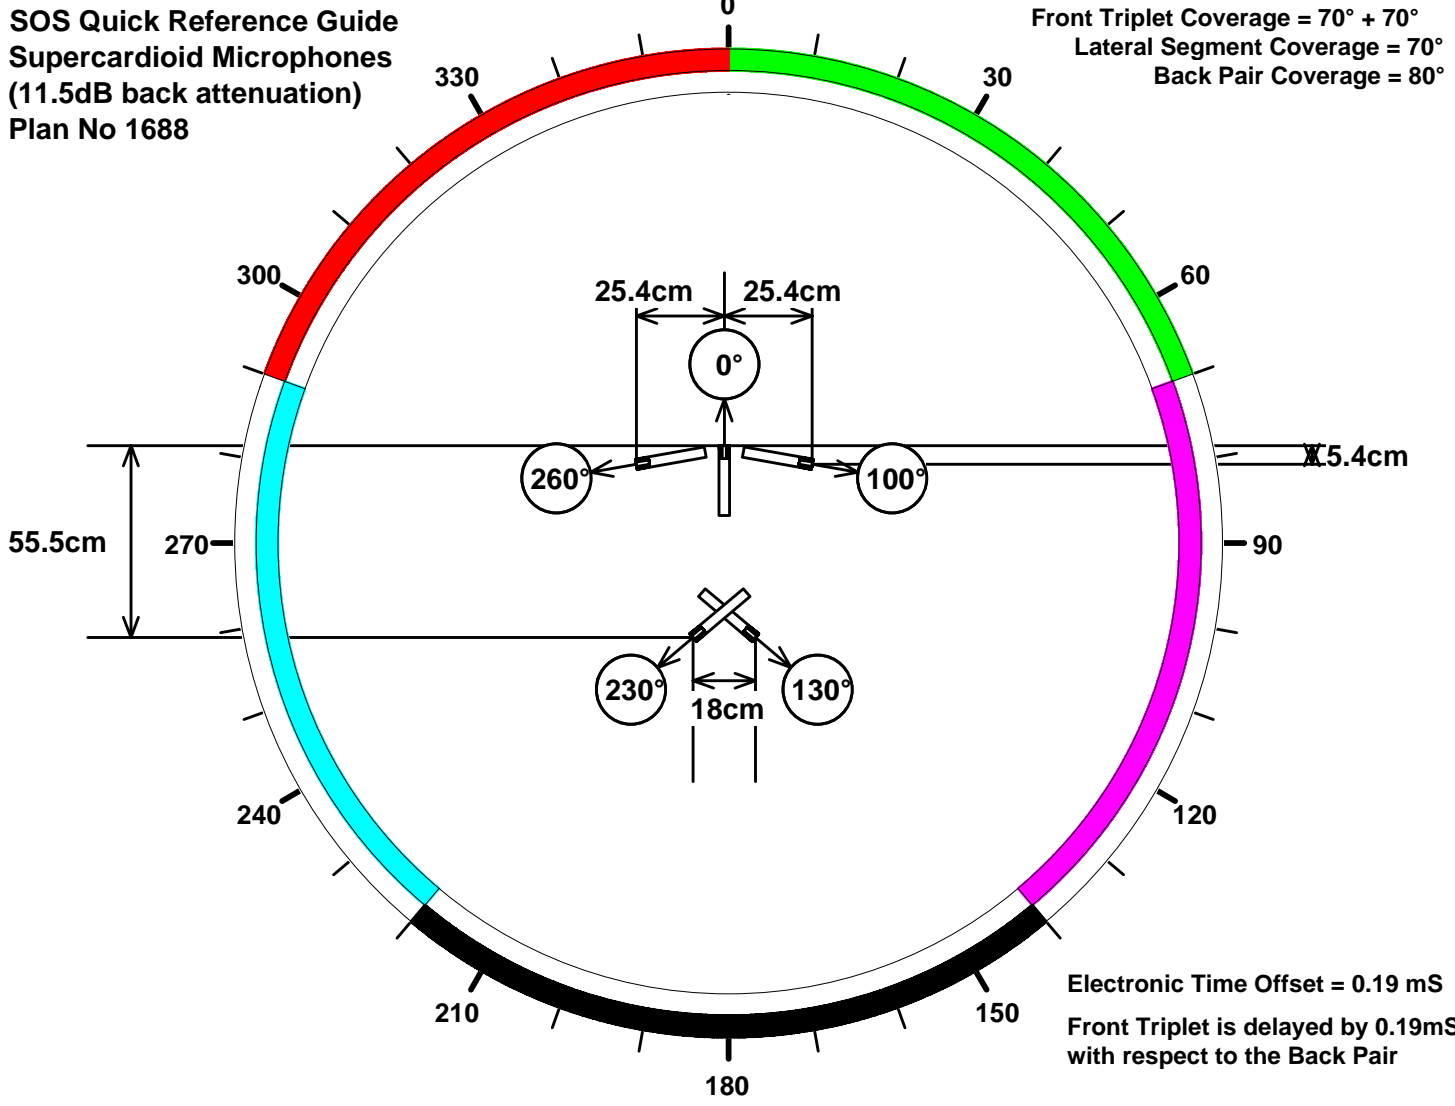

**SOS Quick Reference Guide  
Supercardioid Microphones  
(11.5dB back attenuation)  
Plan No 1688**

**Front Triplet Coverage = 70° + 70°  
Lateral Segment Coverage = 70°  
Back Pair Coverage = 80°**

**Electronic Time Offset = 0.19 mS  
Front Triplet is delayed by 0.19mS  
with respect to the Back Pair**