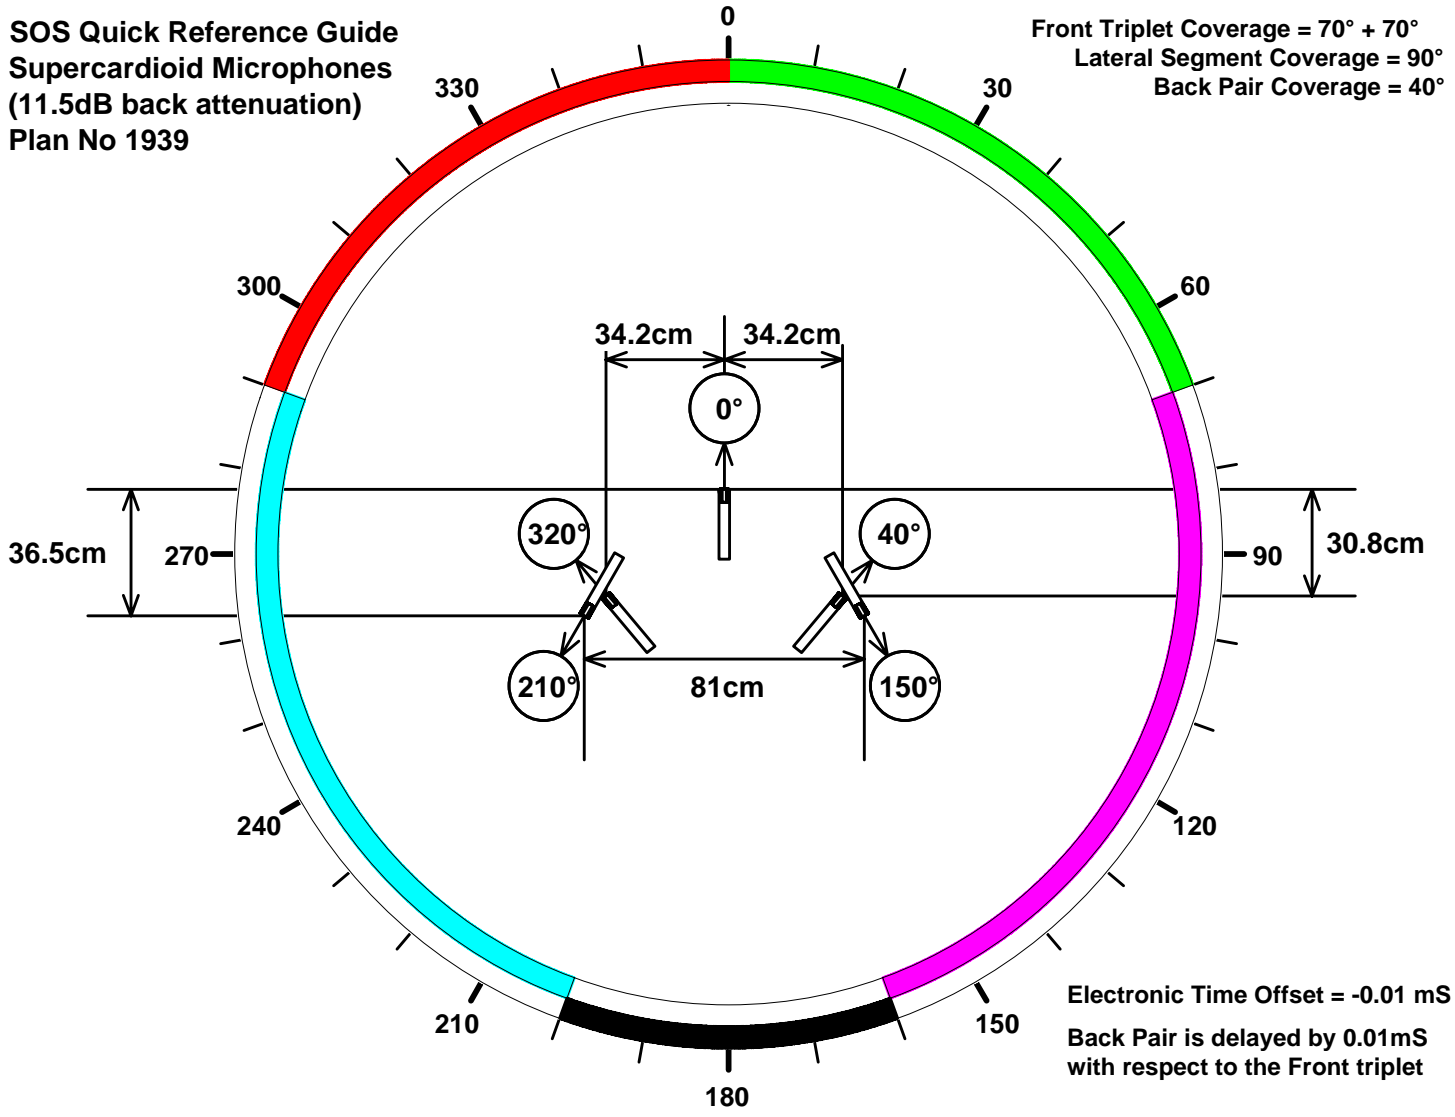

**SOS Quick Reference Guide
Supercardioid Microphones
(11.5dB back attenuation)
Plan No 1939**

**Front Triplet Coverage = 70° + 70°
Lateral Segment Coverage = 90°
Back Pair Coverage = 40°**

**Electronic Time Offset = -0.01 mS
Back Pair is delayed by 0.01mS
with respect to the Front triplet**