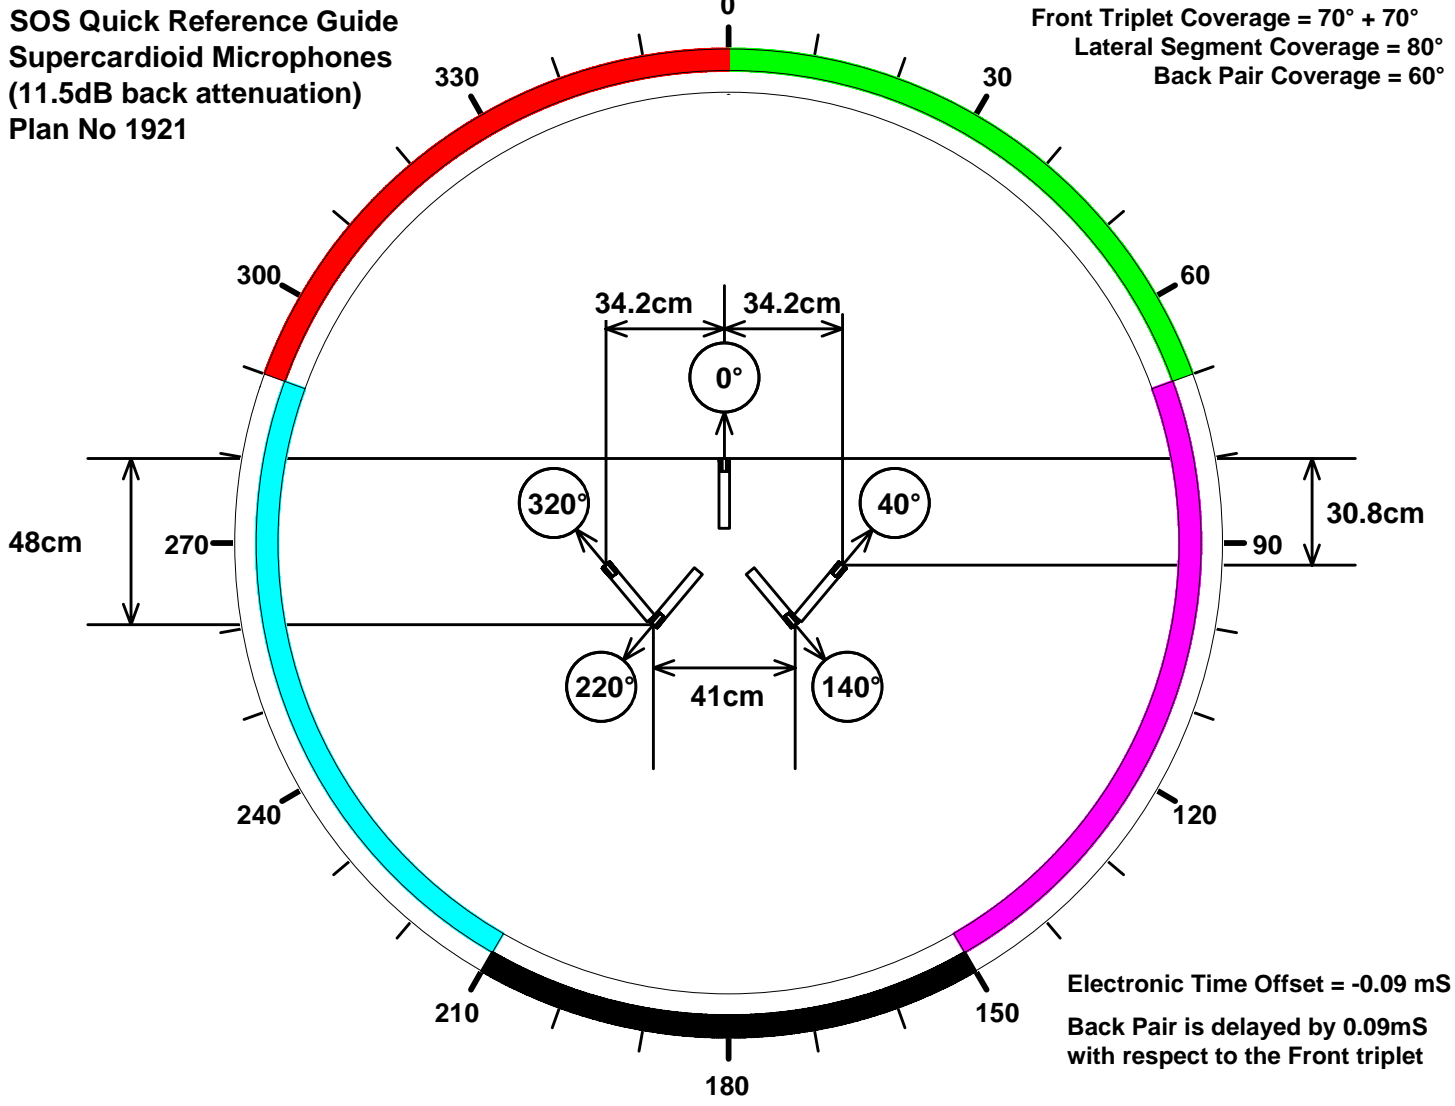

SOS Quick Reference Guide
Supercardioid Microphones
(11.5dB back attenuation)
Plan No 1921

Front Triplet Coverage = 70° + 70°
Lateral Segment Coverage = 80°
Back Pair Coverage = 60°

Electronic Time Offset = -0.09 mS
Back Pair is delayed by 0.09mS
with respect to the Front triplet