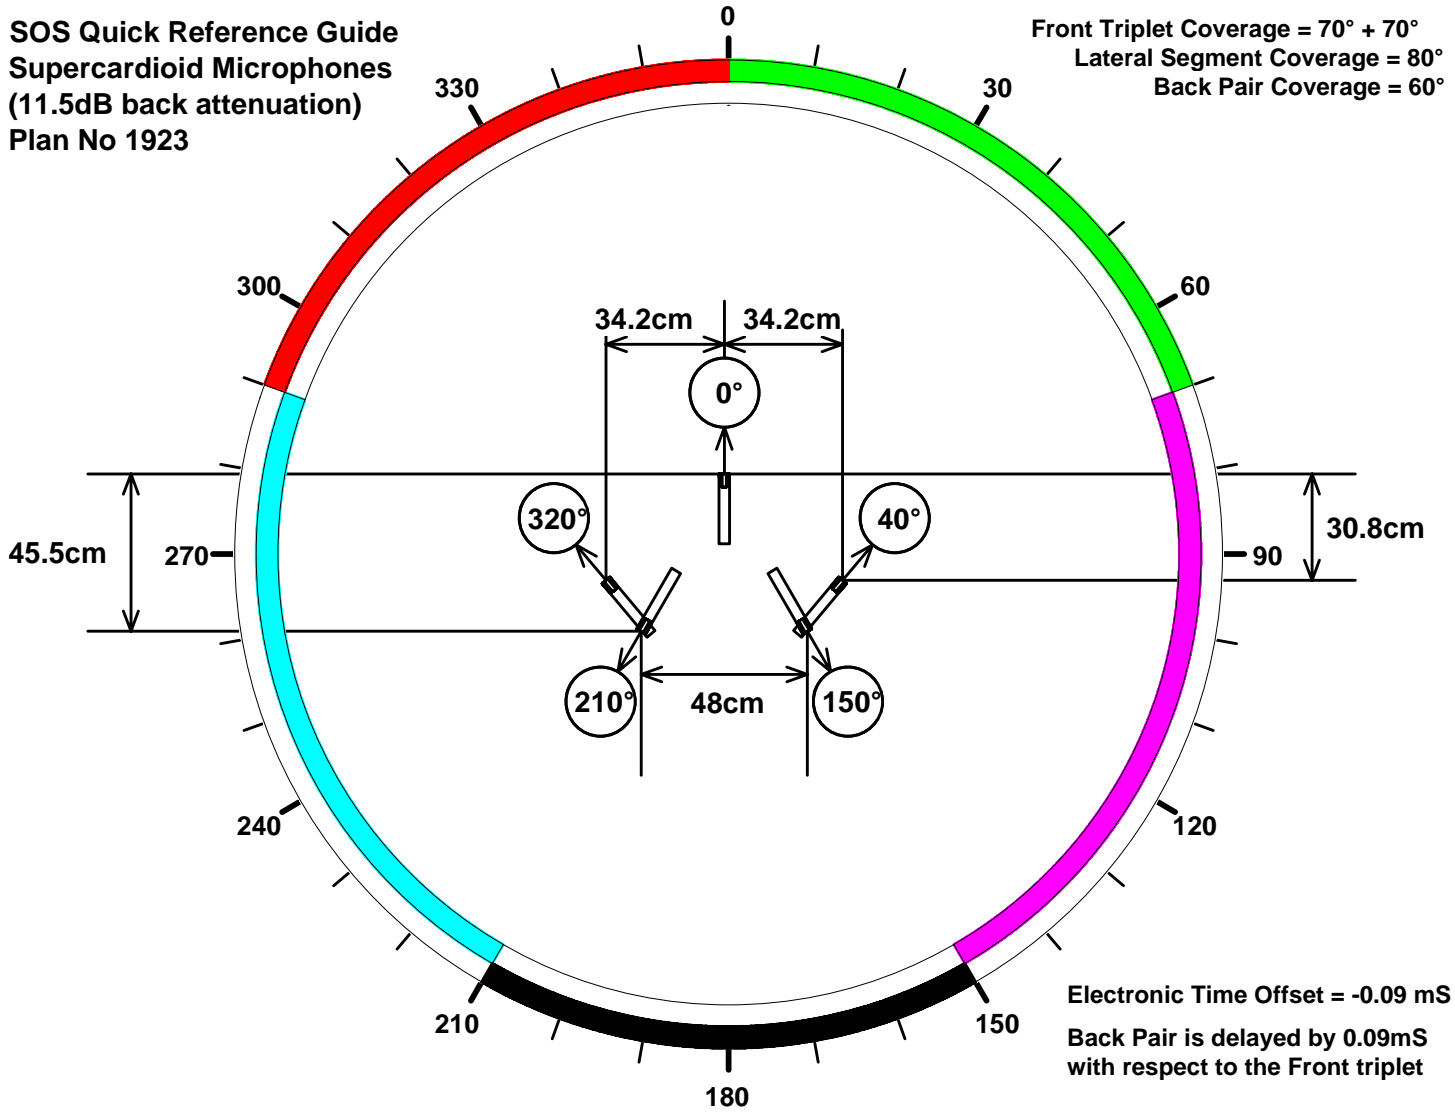

**SOS Quick Reference Guide
Supercardioid Microphones
(11.5dB back attenuation)
Plan No 1923**

**Front Triplet Coverage = 70° + 70°
Lateral Segment Coverage = 80°
Back Pair Coverage = 60°**

**Electronic Time Offset = -0.09 mS
Back Pair is delayed by 0.09mS
with respect to the Front triplet**