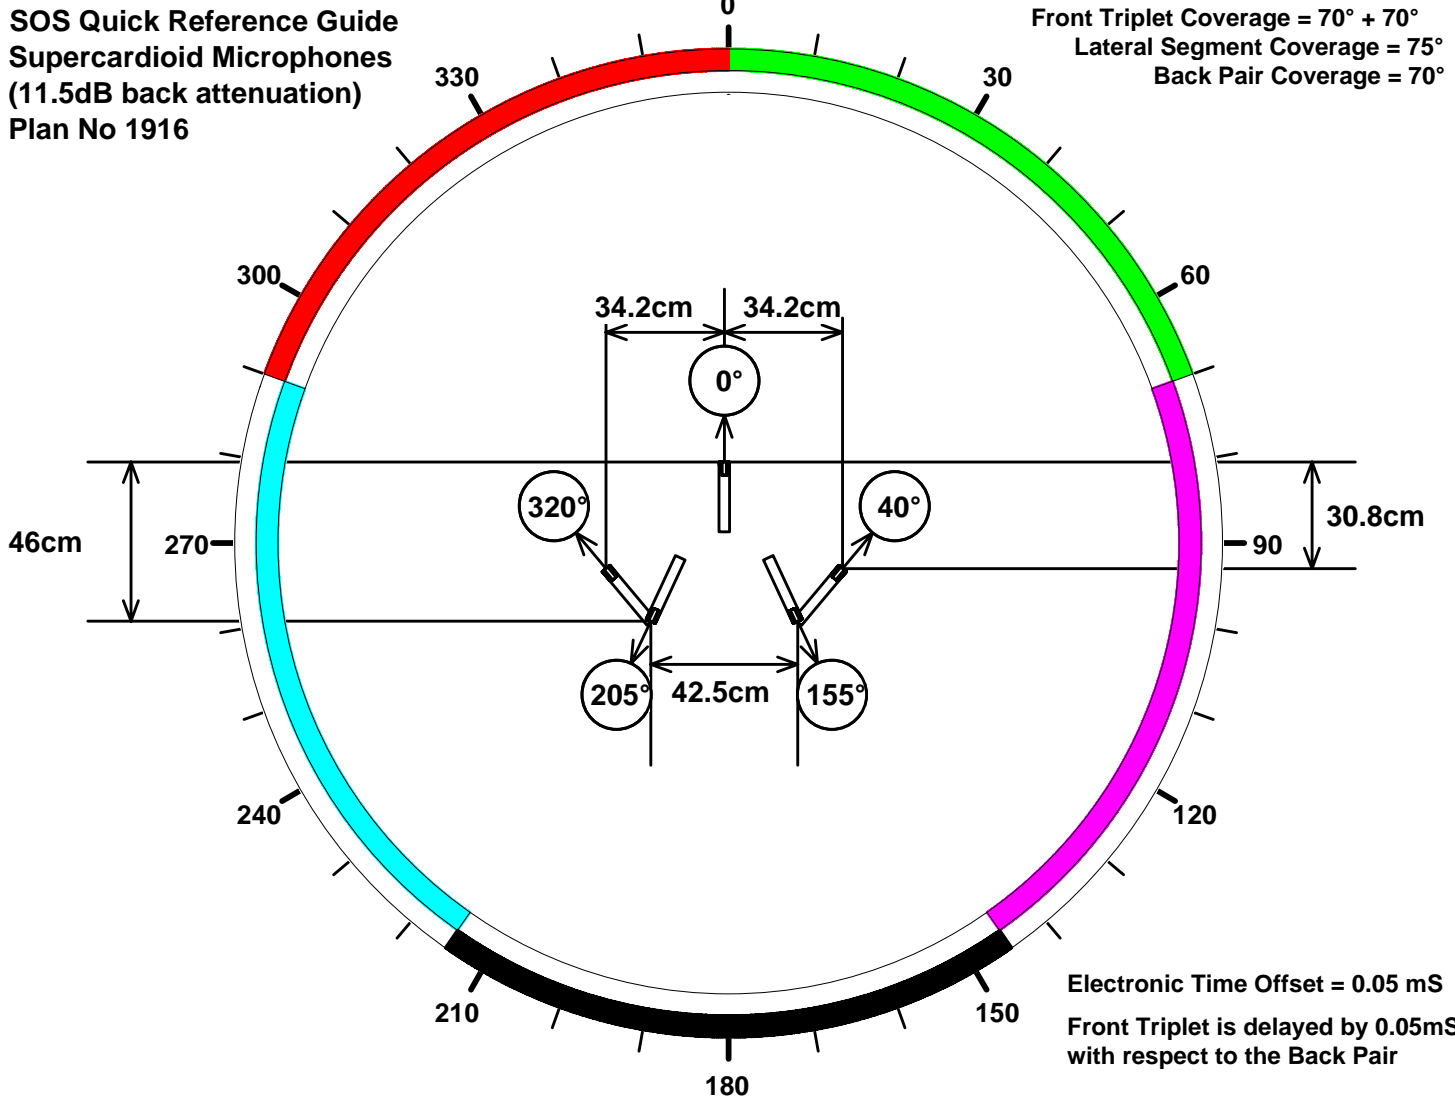

**SOS Quick Reference Guide  
Supercardioid Microphones  
(11.5dB back attenuation)  
Plan No 1916**

**Front Triplet Coverage = 70° + 70°  
Lateral Segment Coverage = 75°  
Back Pair Coverage = 70°**

**Electronic Time Offset = 0.05 mS  
Front Triplet is delayed by 0.05mS  
with respect to the Back Pair**