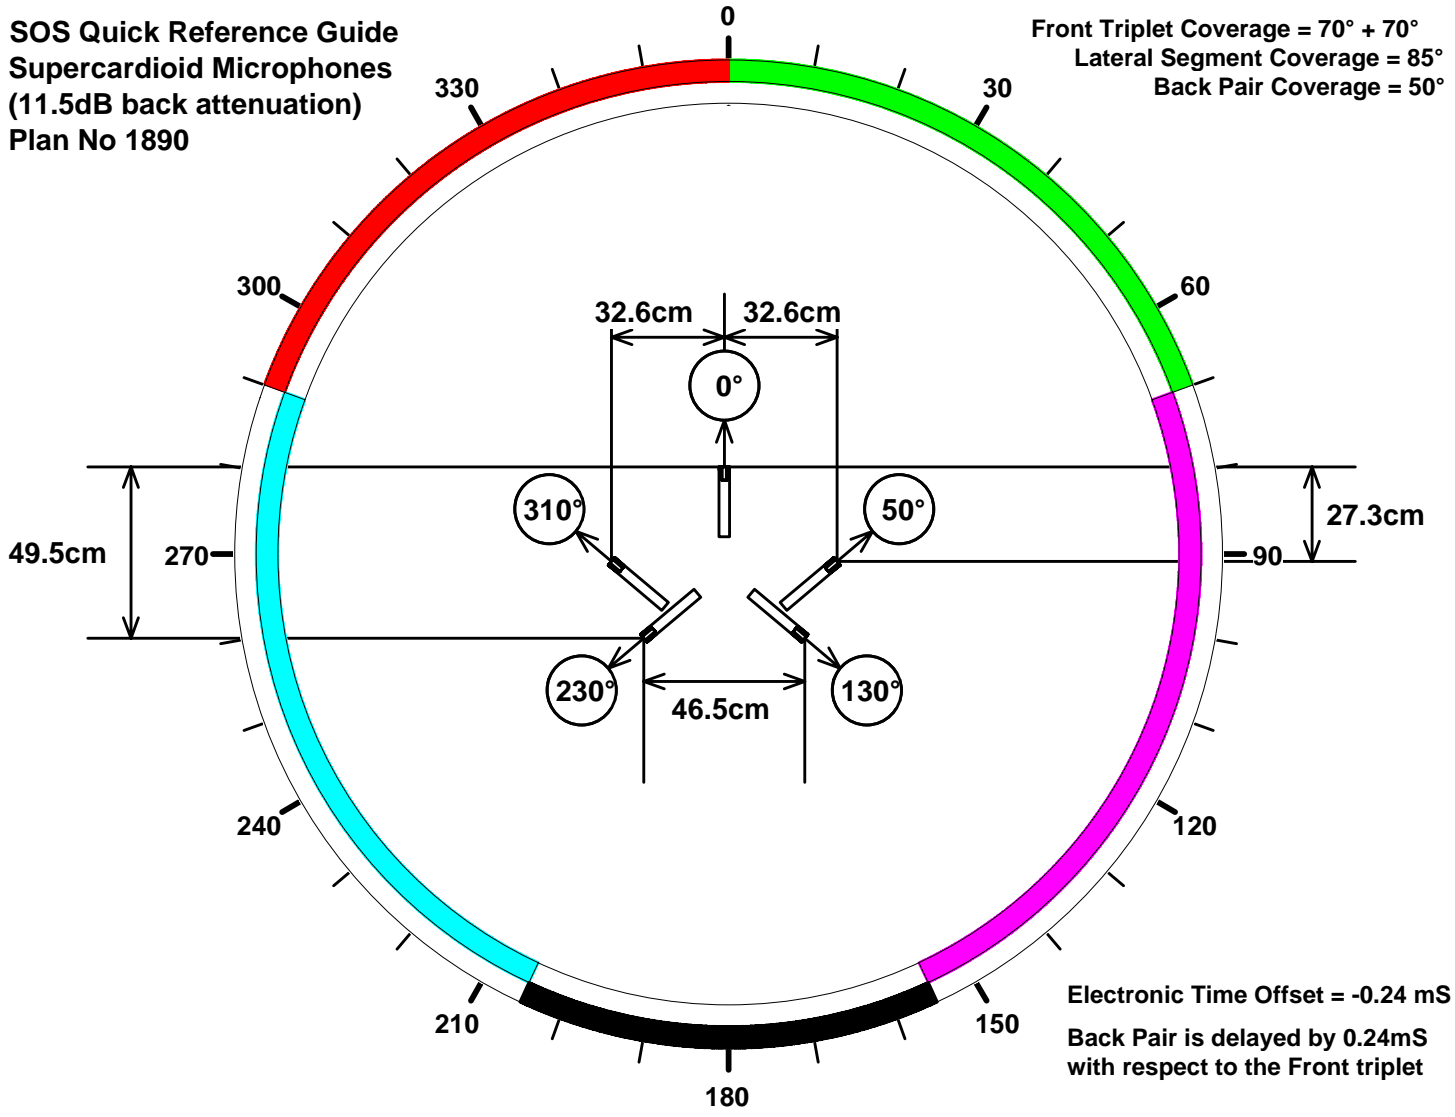

**SOS Quick Reference Guide
Supercardioid Microphones
(11.5dB back attenuation)
Plan No 1890**

**Front Triplet Coverage = 70° + 70°
Lateral Segment Coverage = 85°
Back Pair Coverage = 50°**

**Electronic Time Offset = -0.24 mS
Back Pair is delayed by 0.24mS
with respect to the Front triplet**