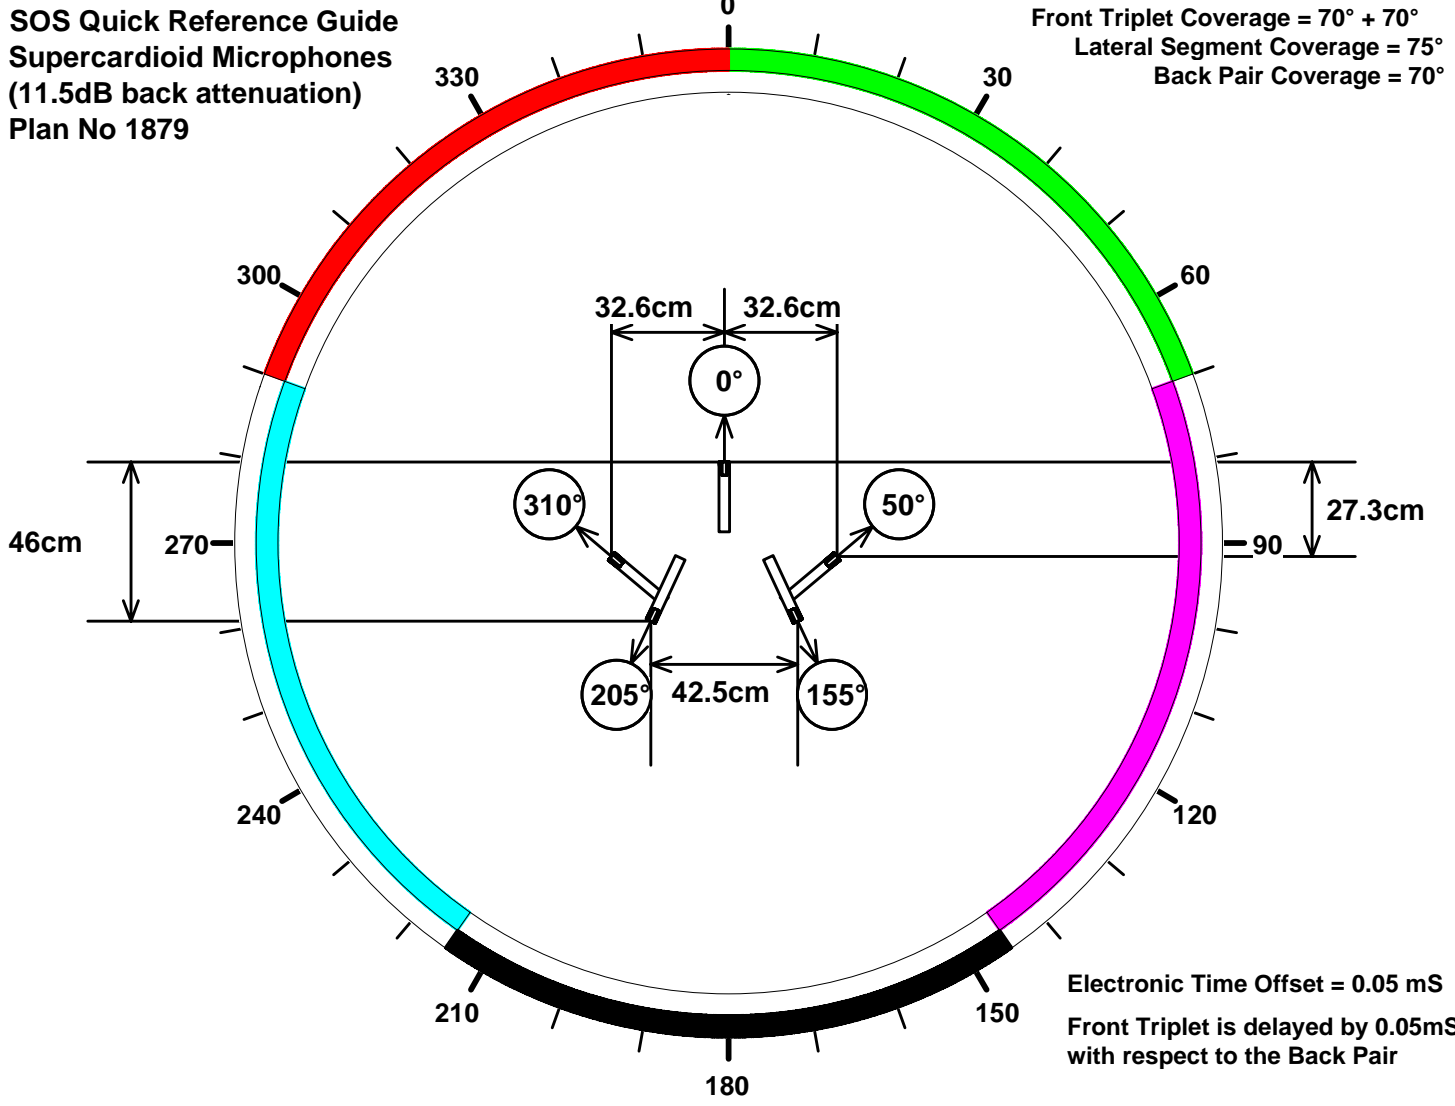

**SOS Quick Reference Guide
Supercardioid Microphones
(11.5dB back attenuation)
Plan No 1879**

**Front Triplet Coverage = 70° + 70°
Lateral Segment Coverage = 75°
Back Pair Coverage = 70°**

**Electronic Time Offset = 0.05 mS
Front Triplet is delayed by 0.05mS
with respect to the Back Pair**