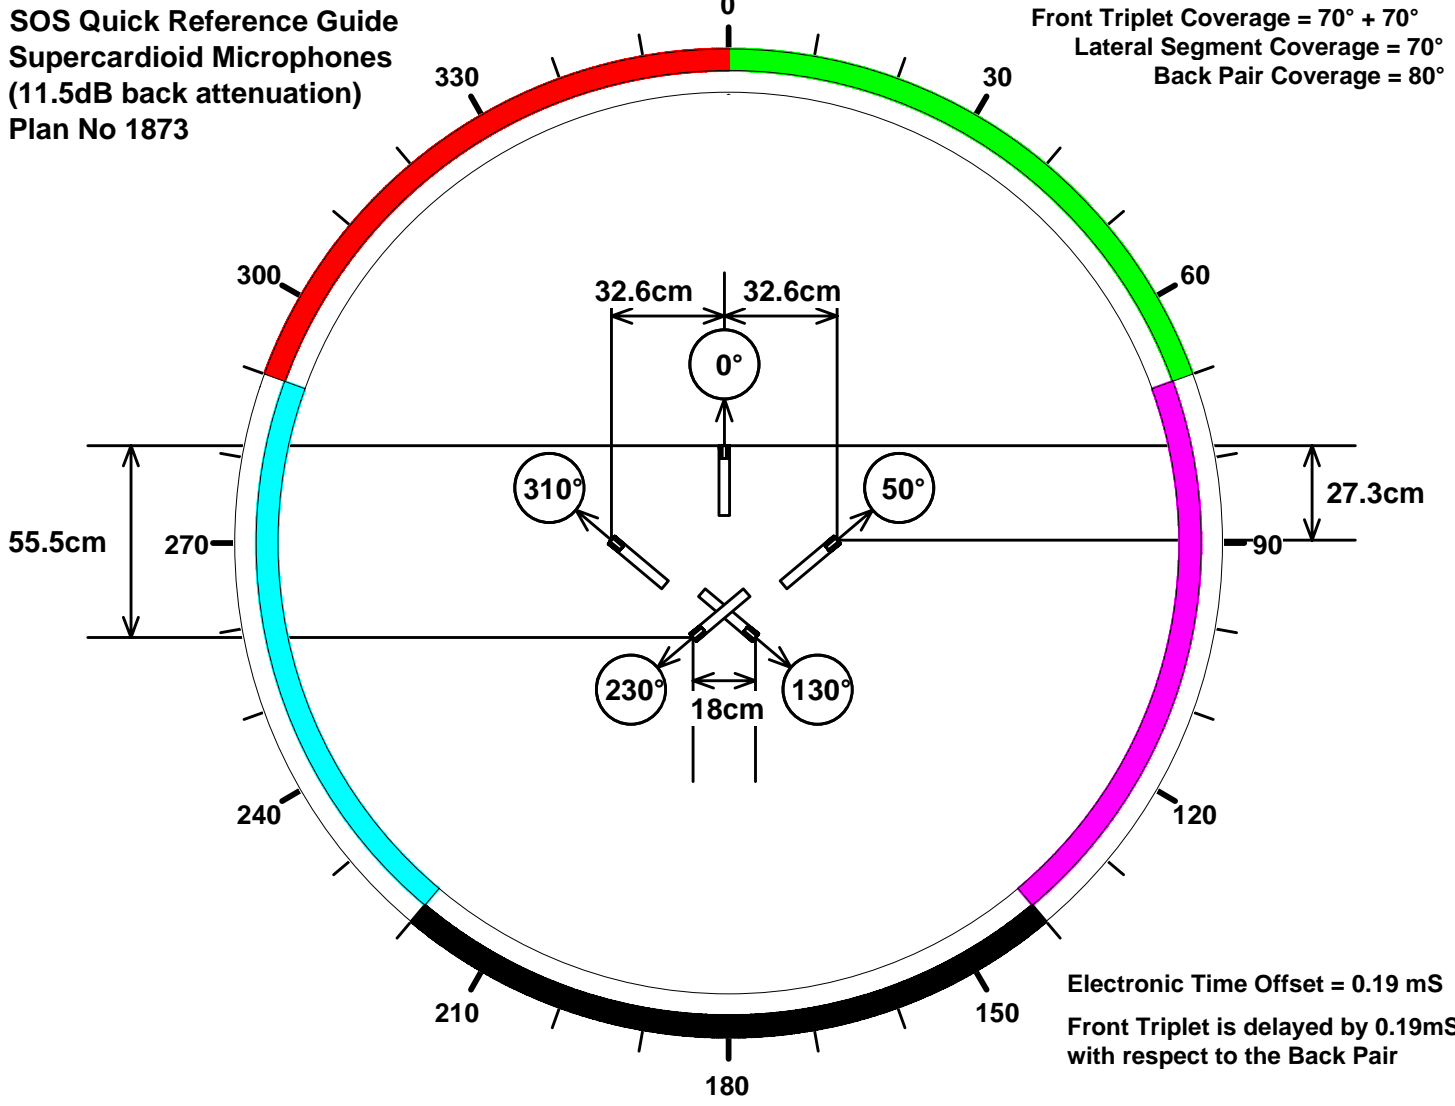

SOS Quick Reference Guide
Supercardioid Microphones
(11.5dB back attenuation)
Plan No 1873

Front Triplet Coverage = 70° + 70°
Lateral Segment Coverage = 70°
Back Pair Coverage = 80°

Electronic Time Offset = 0.19 ms
Front Triplet is delayed by 0.19ms
with respect to the Back Pair