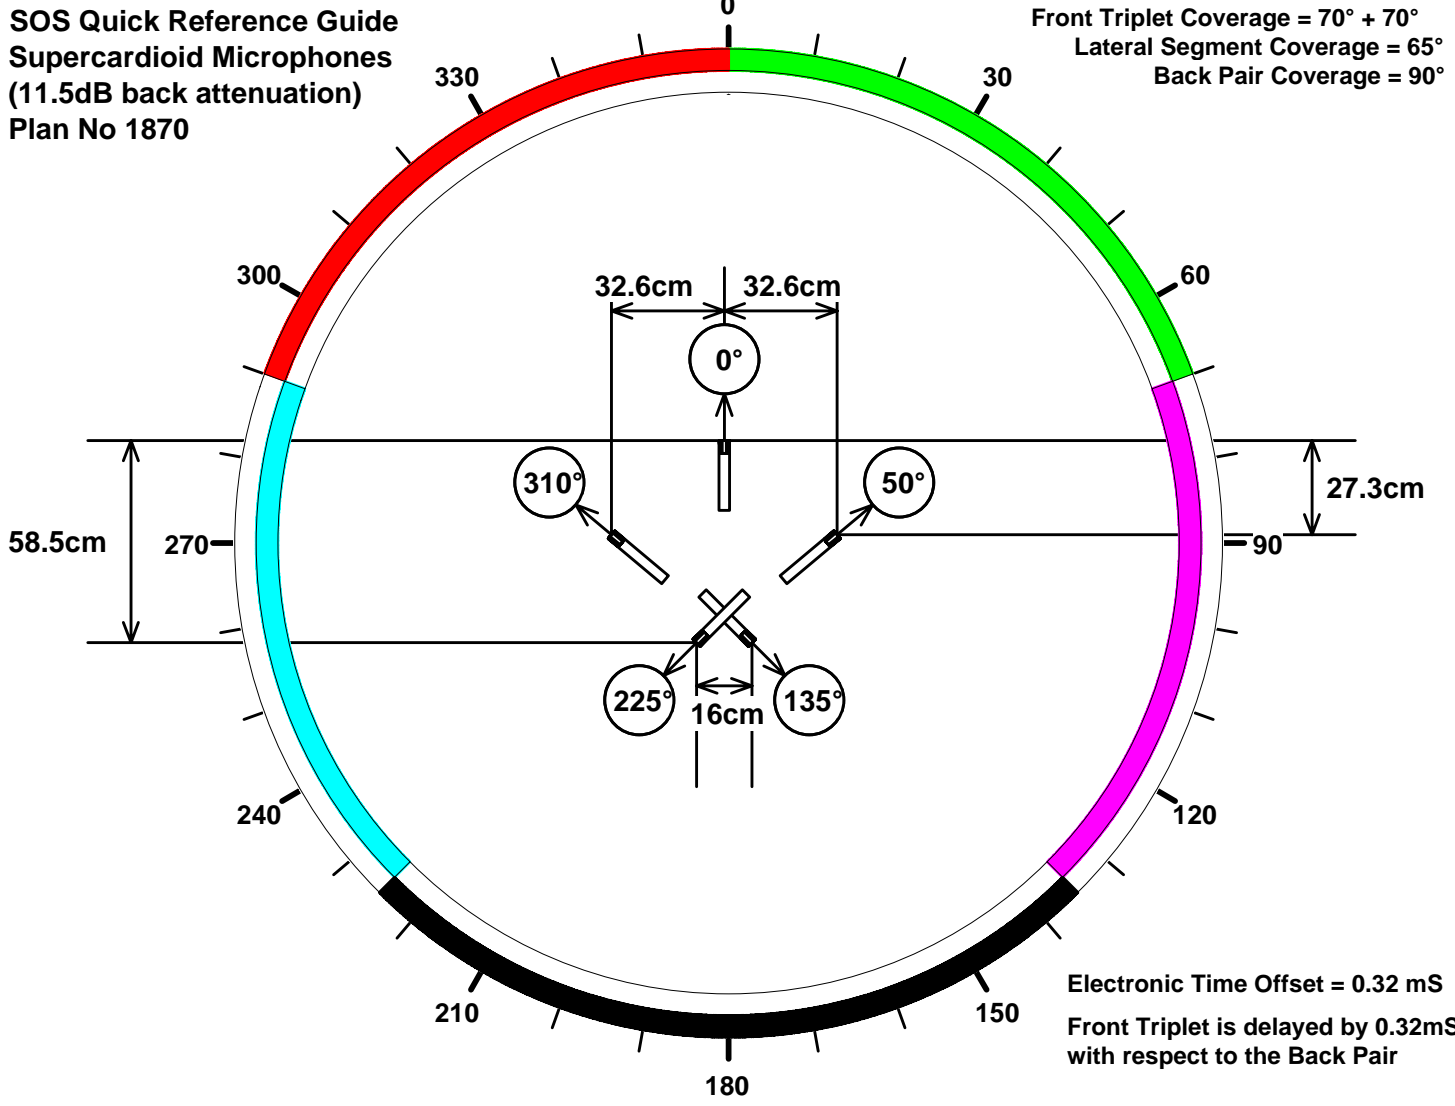

**SOS Quick Reference Guide
Supercardioid Microphones
(11.5dB back attenuation)
Plan No 1870**

**Front Triplet Coverage = 70° + 70°
Lateral Segment Coverage = 65°
Back Pair Coverage = 90°**

**Electronic Time Offset = 0.32 mS
Front Triplet is delayed by 0.32mS
with respect to the Back Pair**