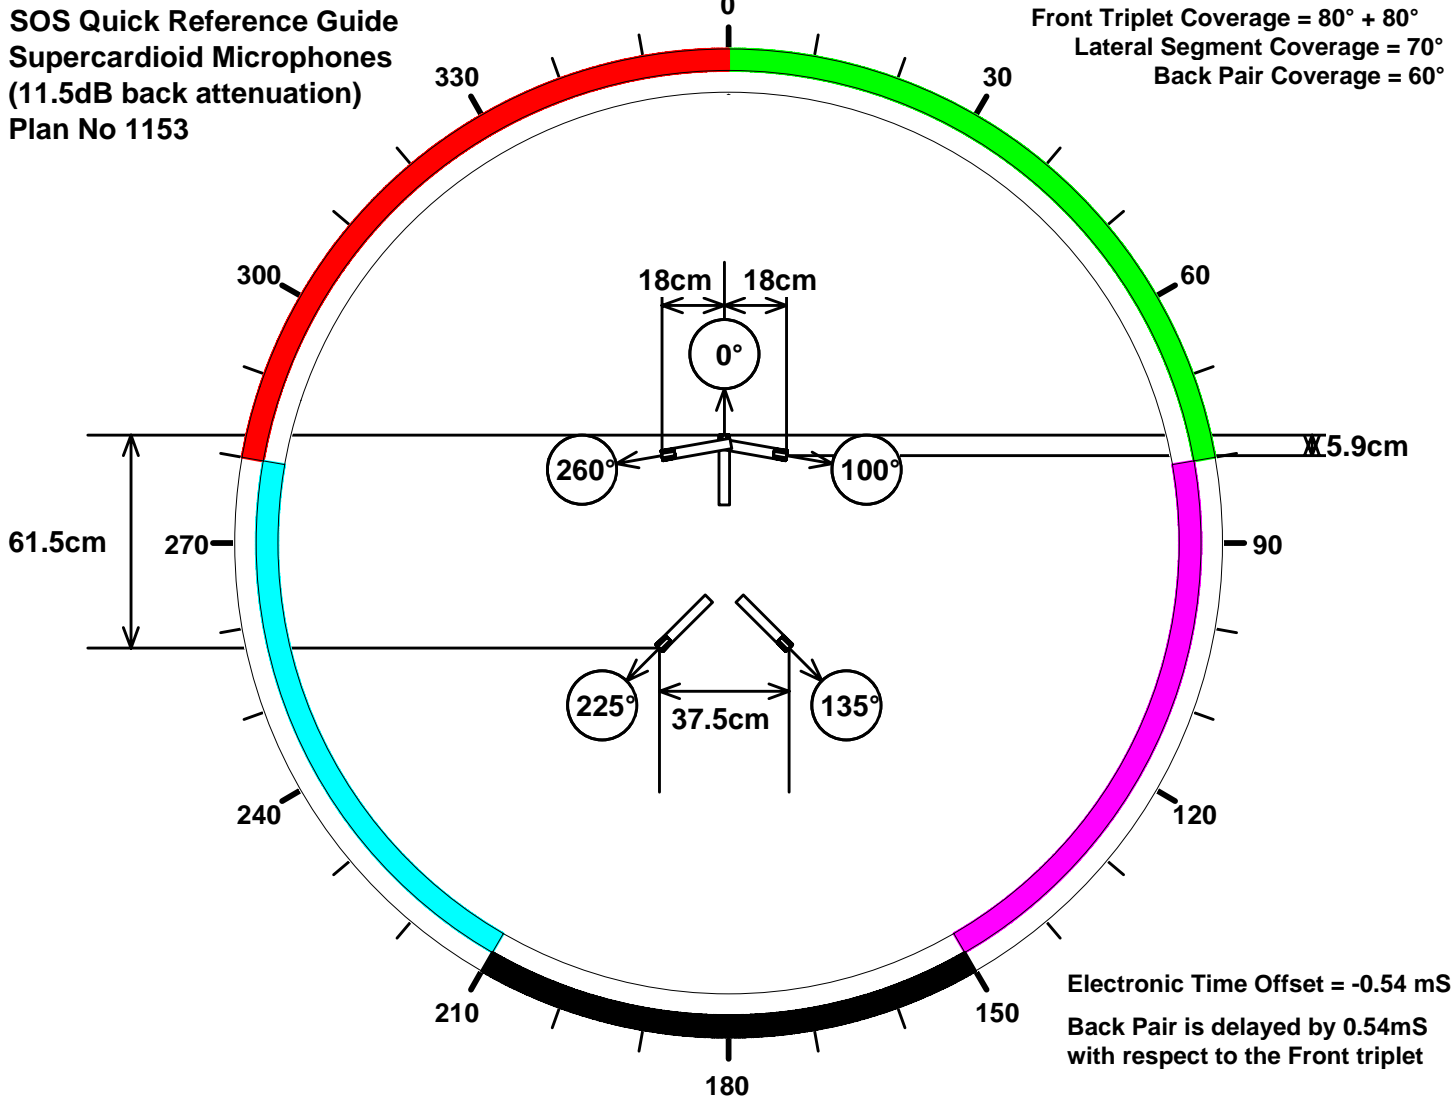

**SOS Quick Reference Guide**  
**Supercardioid Microphones**  
**(11.5dB back attenuation)**  
**Plan No 1153**

**Front Triplet Coverage = 80° + 80°**  
**Lateral Segment Coverage = 70°**  
**Back Pair Coverage = 60°**

**Electronic Time Offset = -0.54 ms**  
**Back Pair is delayed by 0.54ms**  
**with respect to the Front triplet**