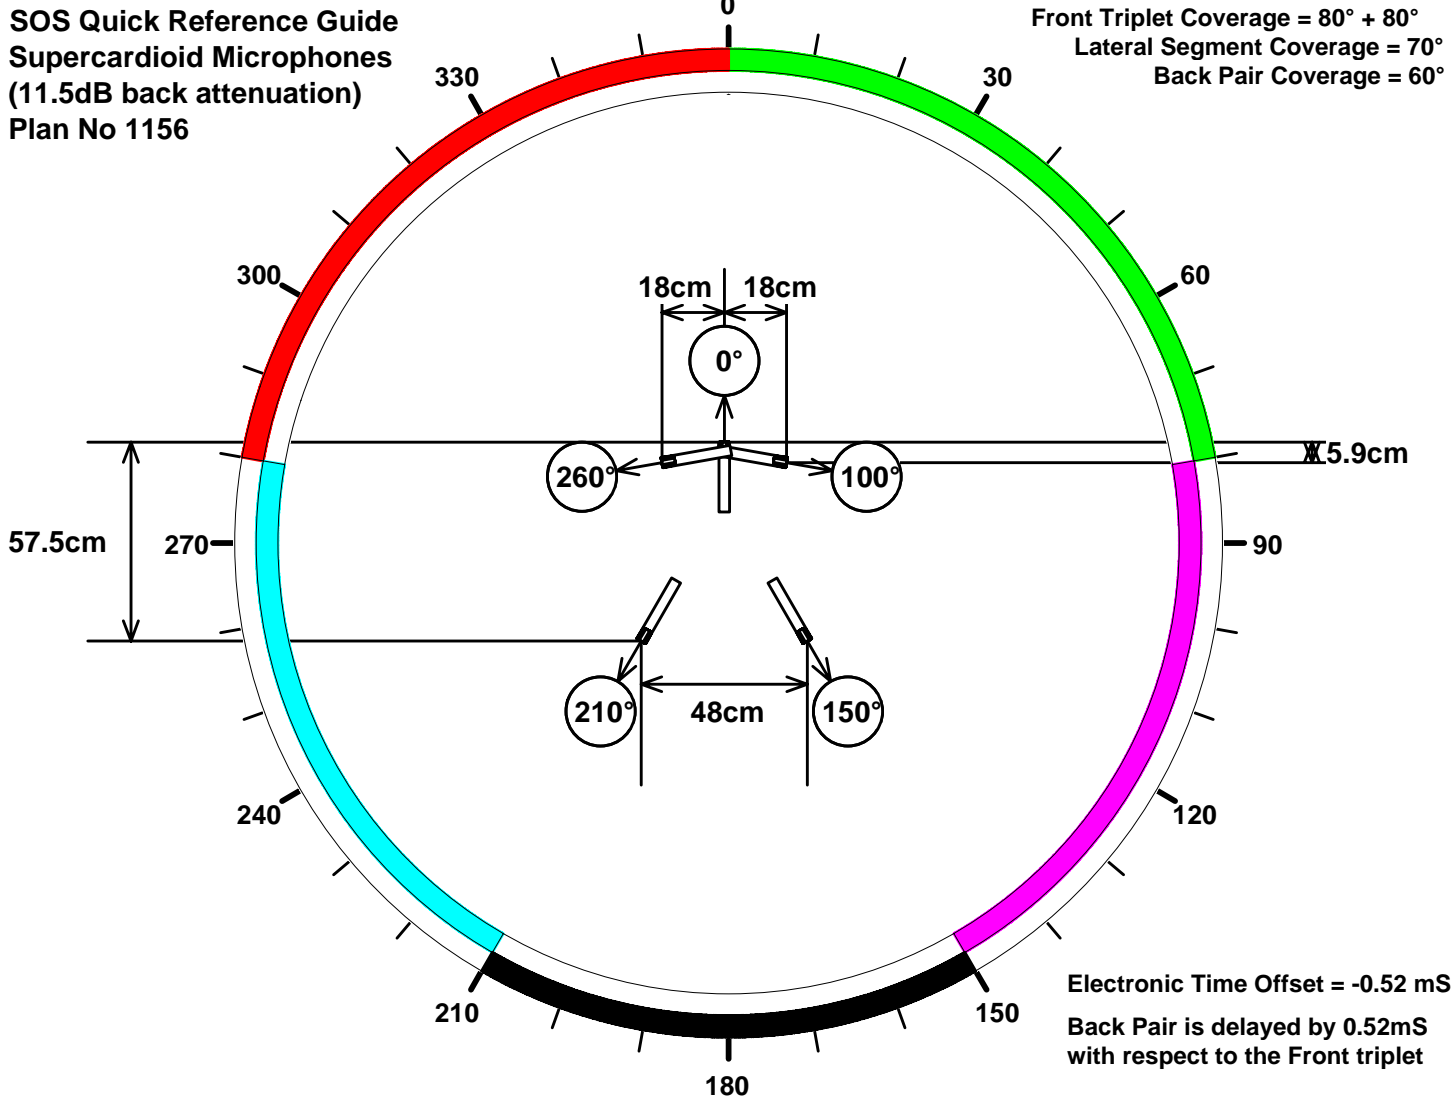

SOS Quick Reference Guide
Supercardioid Microphones
(11.5dB back attenuation)
Plan No 1156

Front Triplet Coverage = 80° + 80°
Lateral Segment Coverage = 70°
Back Pair Coverage = 60°

Electronic Time Offset = -0.52 mS
Back Pair is delayed by 0.52mS
with respect to the Front triplet